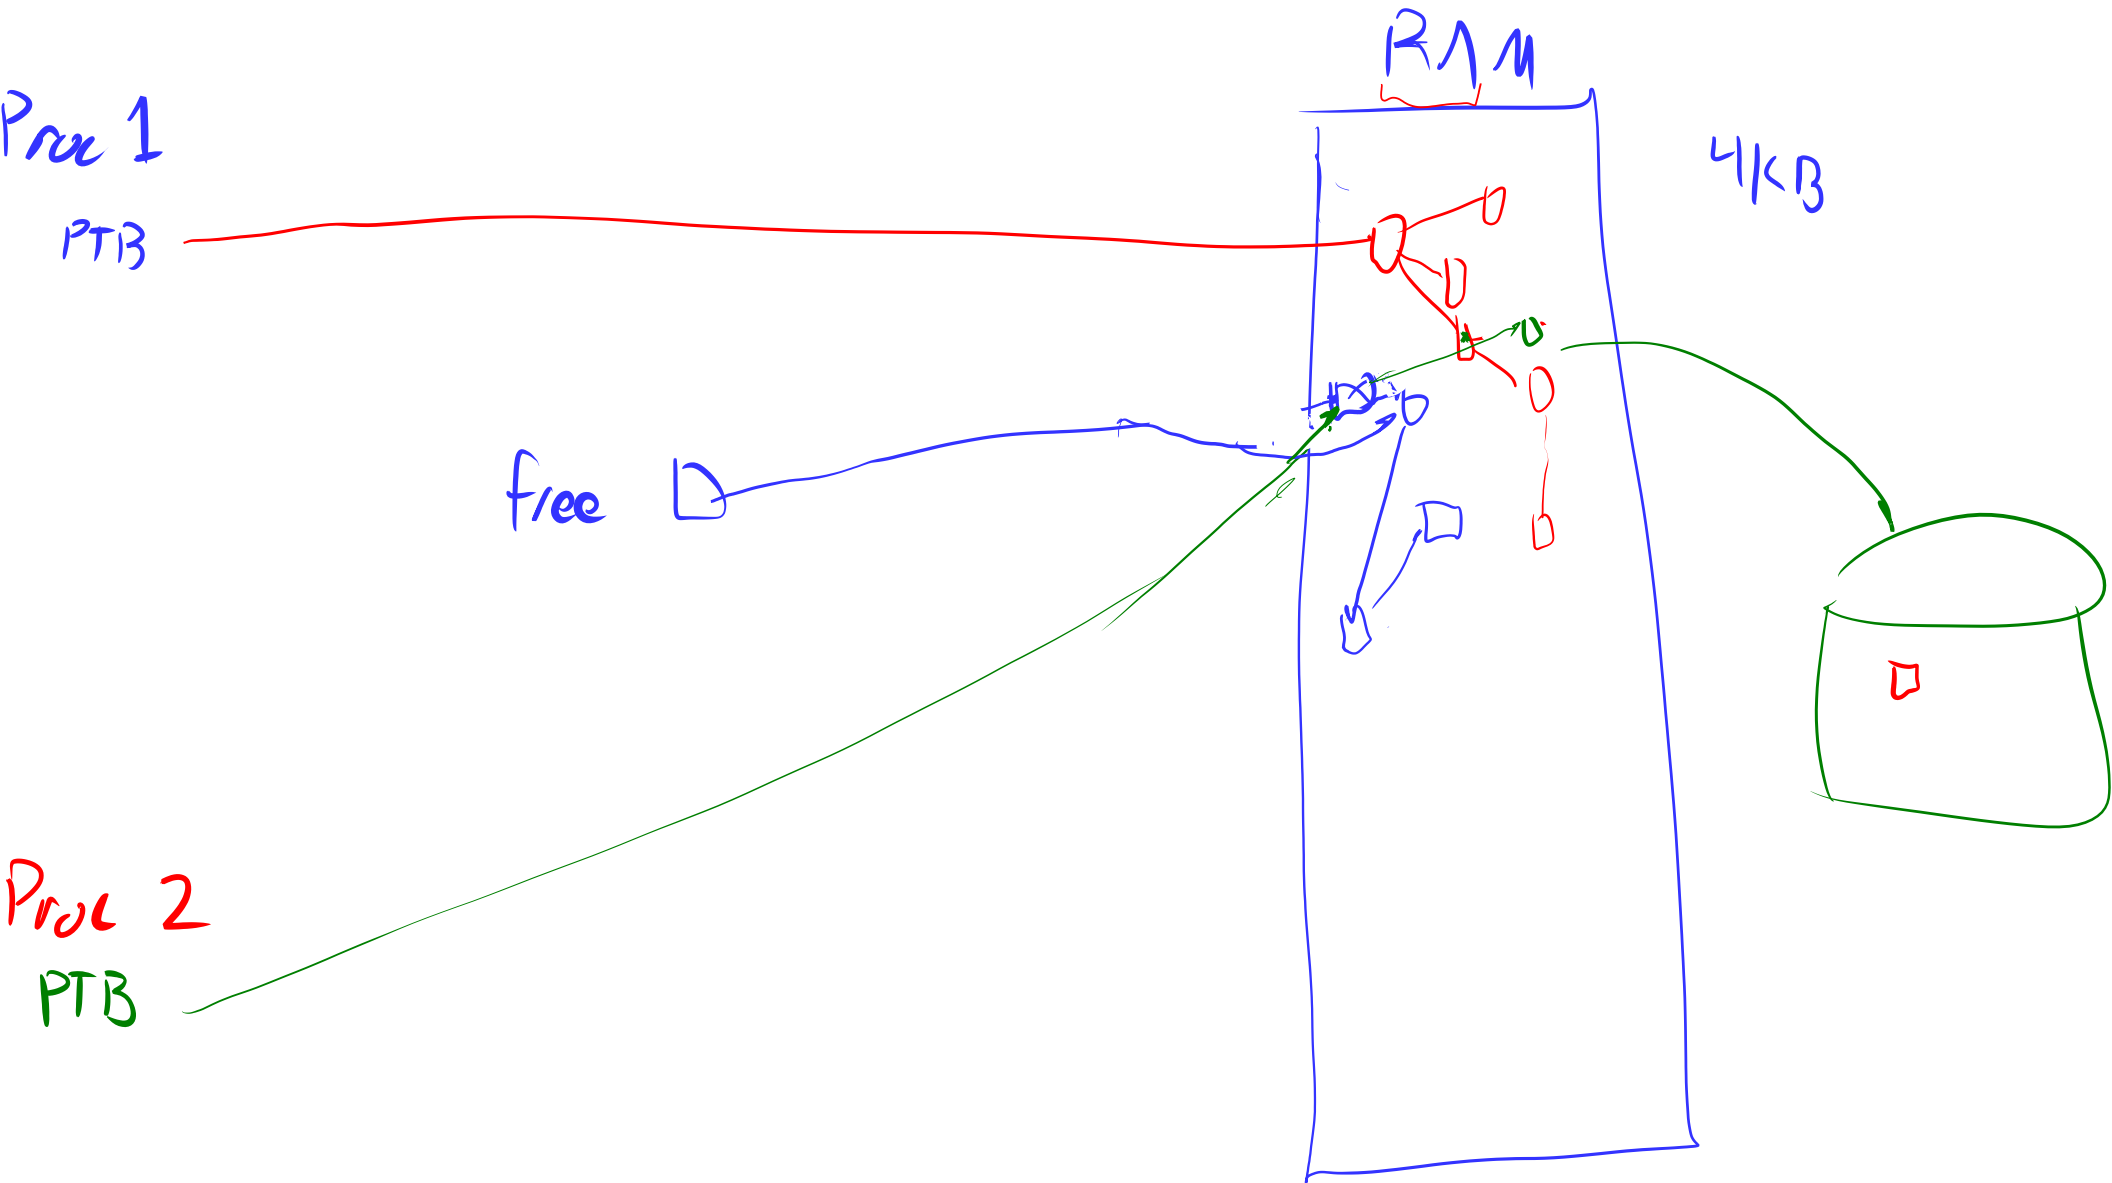

VA  64

PA  52

PTB [VPN₃]

VPN₃ VPN₂ VPN₁ VPN₀

Segments

no
data

0x5630220 .. 0x5640000

Page fault

heap

stack

Cache