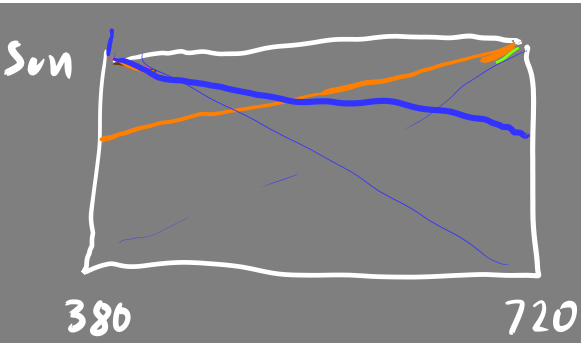

Beware
the
Jub-Jub Bird!

fish

ble eyes

- pigment

↳ absorbs some wavelengths

images

Exposure

in exposure
100%

gamma

image

Scene graph

raster

line
circle) Primitive

png

SUG

PDF