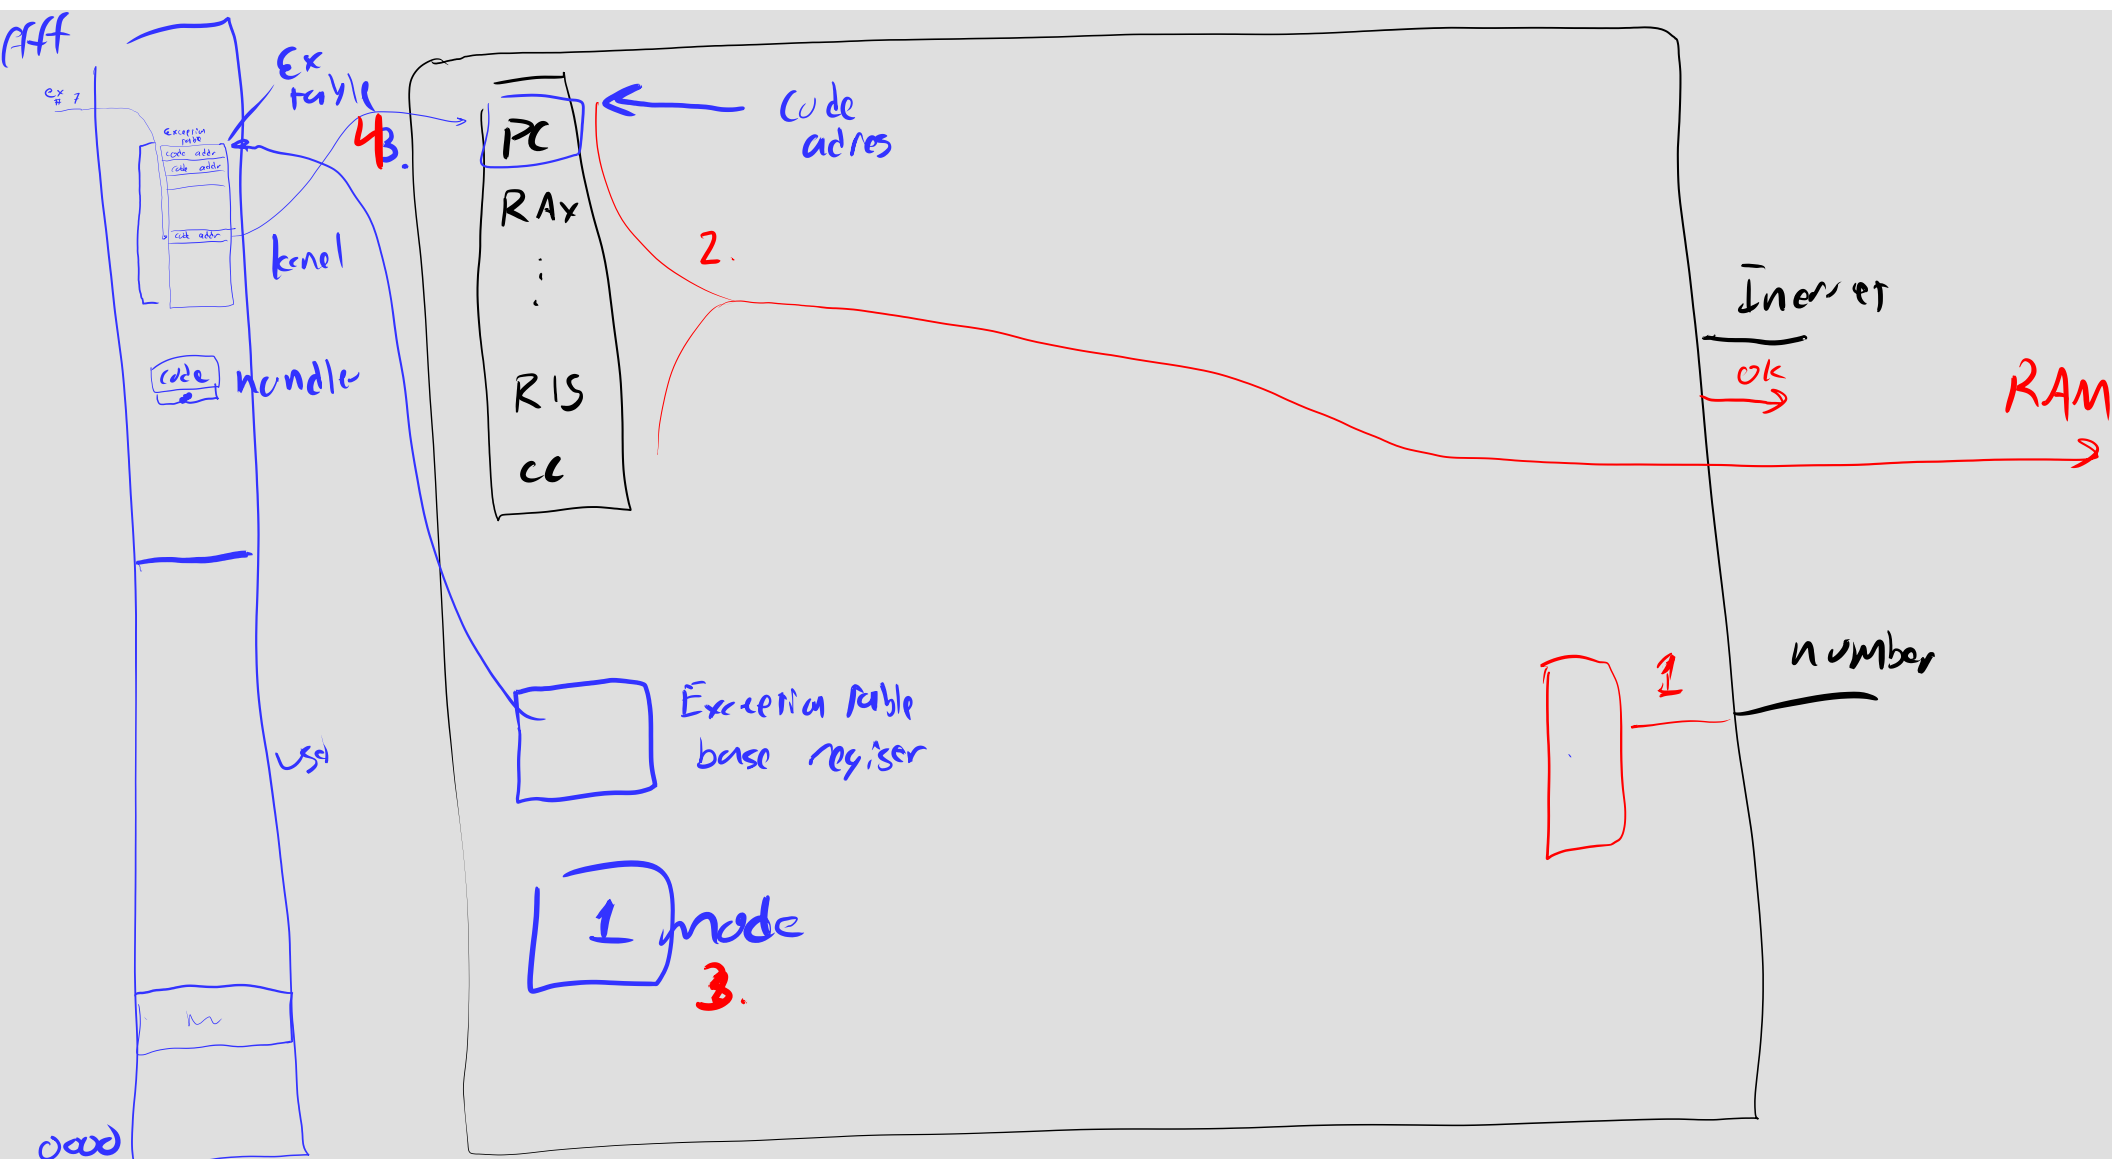

Bus

Interrupt

Interrupt - external

Fault - try, fail

Trap - syscall 128