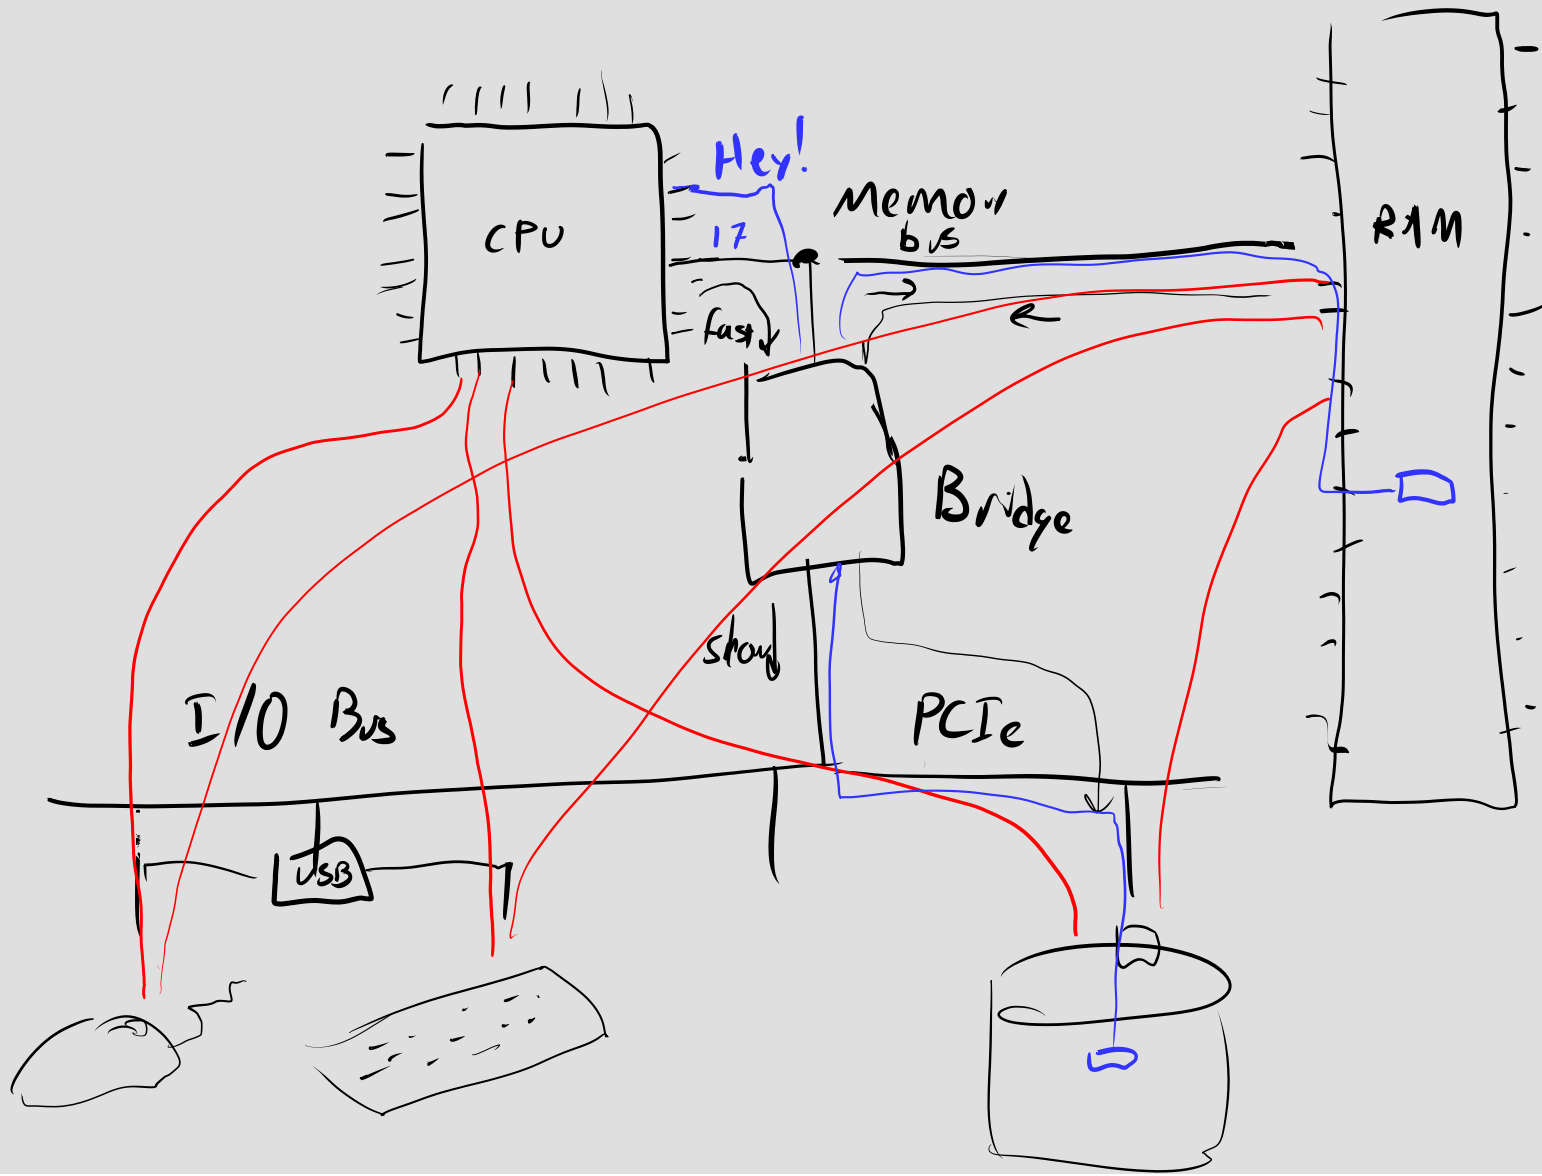

Bus

Interrupt

Interrupt - external

Fault - try, fail

Trap - syscall 128