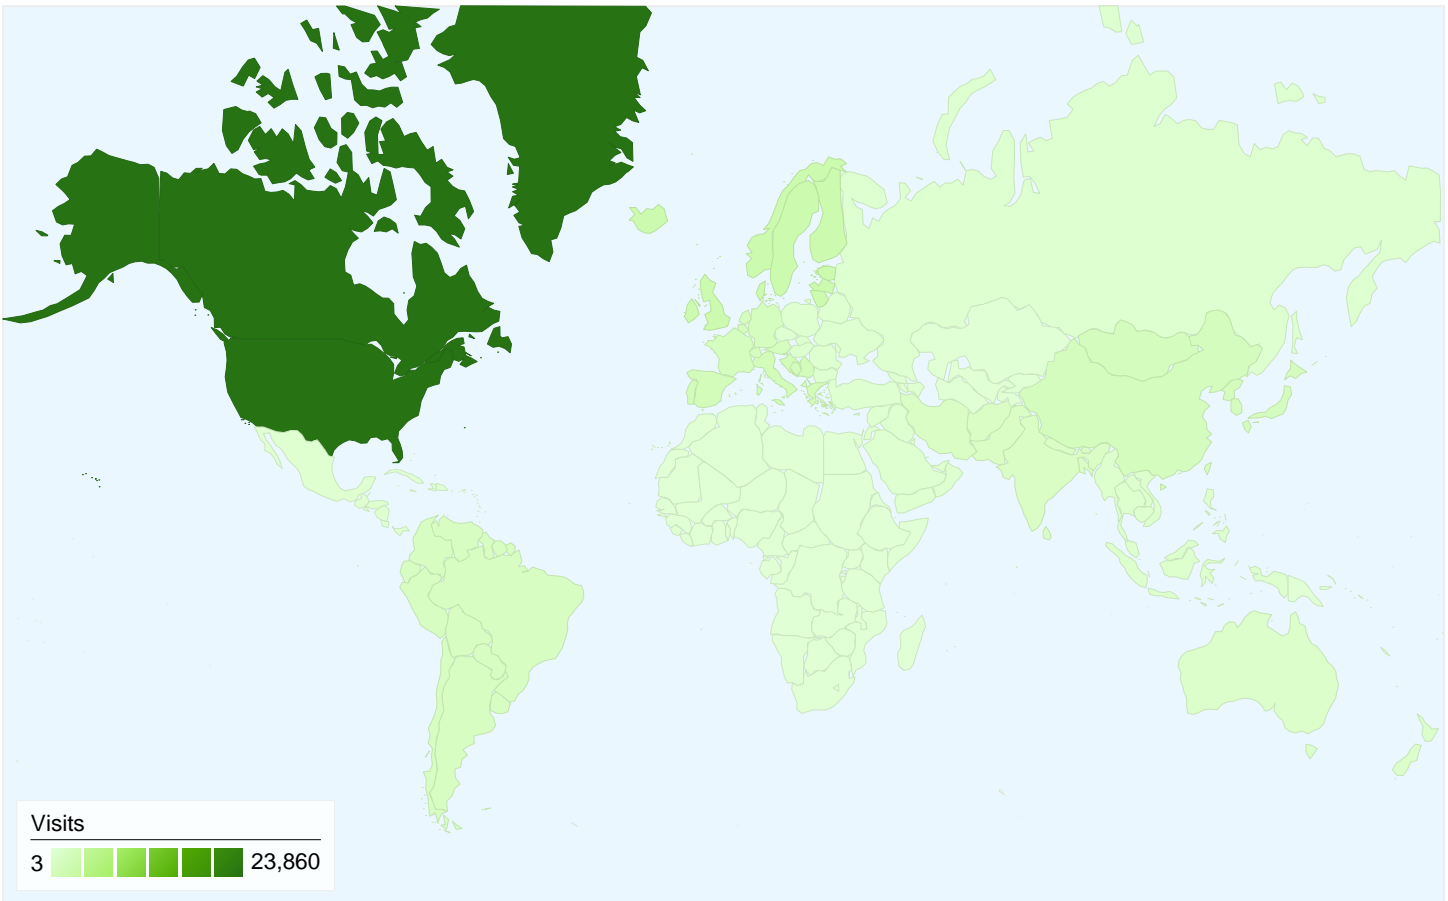

36,356 visits came from 21 sub continent regions

Site Usage

Visits	Pages/Visit	Avg. Time on Site	% New Visits	Bounce Rate	
36,356 % of Site Total: 100.00%	7.13 Site Avg: 7.13 (0.00%)	00:03:28 Site Avg: 00:03:28 (0.00%)	72.17% Site Avg: 71.94% (0.32%)	47.85% Site Avg: 47.85% (0.00%)	
Sub Continent Region	Visits	Pages/Visit	Avg. Time on Site	% New Visits	Bounce Rate
Northern America	23,860	7.36	00:03:32	65.71%	47.75%
Northern Europe	2,741	10.75	00:04:41	83.29%	40.17%
Southern Europe	1,805	6.65	00:02:59	86.59%	42.88%
Eastern Asia	1,496	4.40	00:02:36	82.42%	53.68%
Western Europe	1,470	5.93	00:02:30	87.62%	52.04%
South America	1,252	7.20	00:03:52	87.22%	37.62%
Southern Asia	1,076	2.45	00:02:01	85.50%	61.34%
Australia and New Zealand	770	9.76	00:04:59	76.49%	35.97%
South-Eastern Asia	532	2.58	00:01:55	88.53%	65.98%
Eastern Europe	380	2.28	00:01:29	68.95%	76.84%