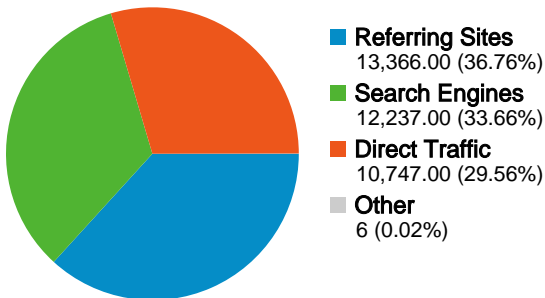

Traffic Sources Overview

All Traffic Sources

Source/Medium	Visits	% visits
google / organic	11,668	32.09%
(direct) / (none)	10,747	29.56%
en.wikipedia.org / referral	2,274	6.25%
oracleofbacon.org / referral	1,318	3.63%
seas.virginia.edu / referral	825	2.27%