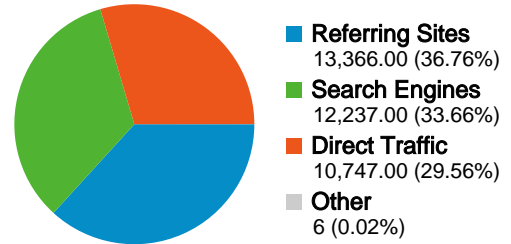

### Search Engines

Source	Visits	% visits
google	11,668	95.35%
live	202	1.65%
msn	91	0.74%
aol	85	0.69%
ask	73	0.60%

### Keywords

Keyword	Visits	% visits
oracle of bacon	1,147	9.37%
six degrees of kevin bacon	926	7.57%
oracle of kevin bacon	326	2.66%
6 degrees of kevin bacon	300	2.45%
kevin bacon	296	2.42%

## 27,581 people visited this site

 **36,356** Visits

 **27,581** Absolute Unique Visitors

 **259,213** Pageviews

 **7.13** Average Pageviews

 **00:03:28** Time on Site

 **47.85%** Bounce Rate

 **72.18%** New Visits

All traffic sources sent a total of 36,356 visits

-  29.56% Direct Traffic
-  36.76% Referring Sites
-  33.66% Search Engines