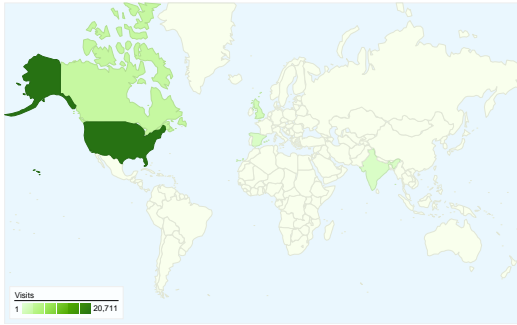

Map Overlay world