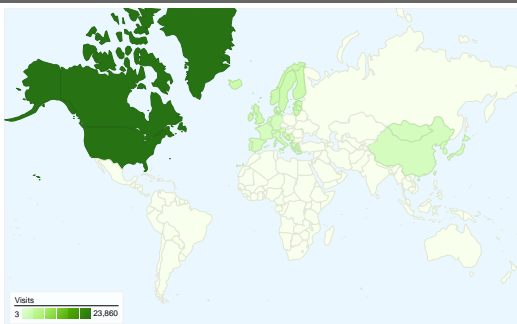

Map Overlay world

Referring Sites

Source	Visits	% visits
en.wikipedia.org	2,274	17.01%
oracleofbacon.org	1,318	9.86%
seas.virginia.edu	825	6.17%
in4mador.com	576	4.31%
els.fimc.net	512	3.83%