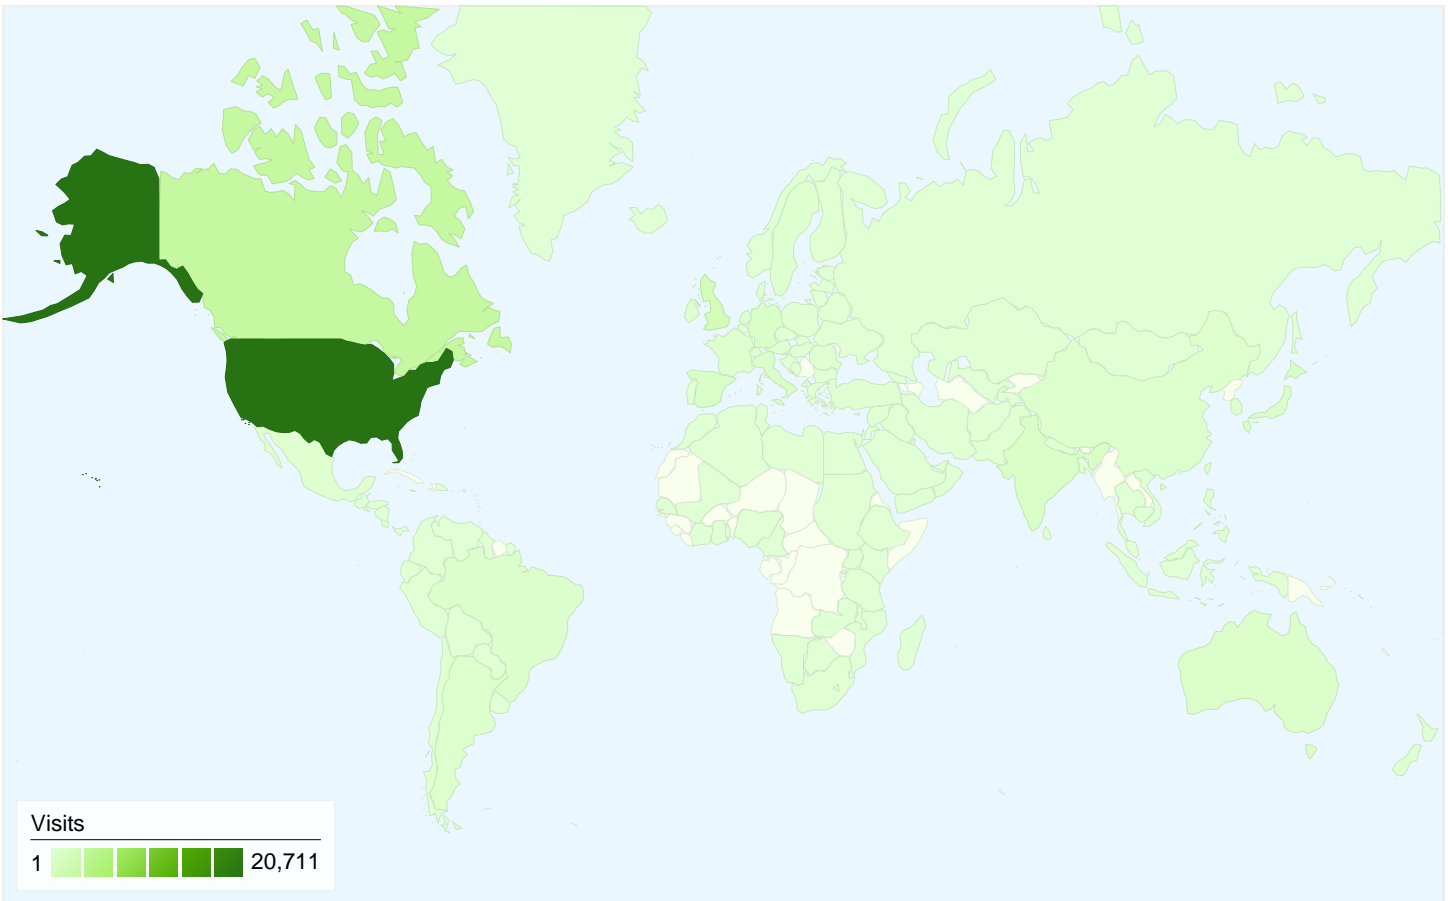

36,356 visits came from 148 countries/territories

Site Usage

Visits	Pages/Visit	Avg. Time on Site	% New Visits	Bounce Rate	
36,356 % of Site Total: 100.00%	7.13 Site Avg: 7.13 (0.00%)	00:03:28 Site Avg: 00:03:28 (0.00%)	72.17% Site Avg: 71.94% (0.32%)	47.85% Site Avg: 47.85% (0.00%)	
Country/Territory	Visits	Pages/Visit	Avg. Time on Site	% New Visits	Bounce Rate
United States	20,711	7.89	00:03:40	69.09%	44.73%
Canada	3,146	3.90	00:02:42	43.39%	67.67%
United Kingdom	1,722	13.54	00:05:34	82.52%	36.64%
India	883	2.49	00:01:58	84.82%	62.17%
Spain	875	7.10	00:03:07	84.80%	35.54%
Germany	740	5.73	00:02:38	86.49%	50.00%
Japan	730	4.56	00:02:07	87.53%	56.44%
Italy	712	5.99	00:02:26	90.87%	49.16%
Australia	650	10.03	00:05:08	74.46%	35.54%
Brazil	547	7.28	00:03:36	87.39%	35.83%