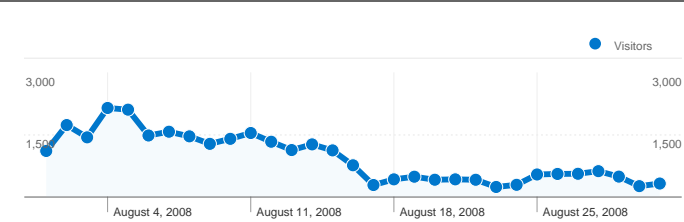

**Site Usage**

**33,288** Visits

**48.46%** Bounce Rate

**205,253** Pageviews

**00:03:10** Avg. Time on Site

**6.17** Pages/Visit

**73.45%** % New Visits

**Visitors Overview**