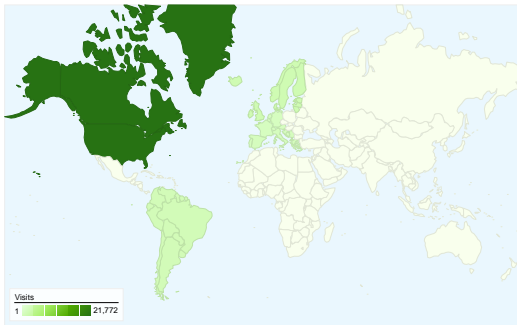

Map Overlay world