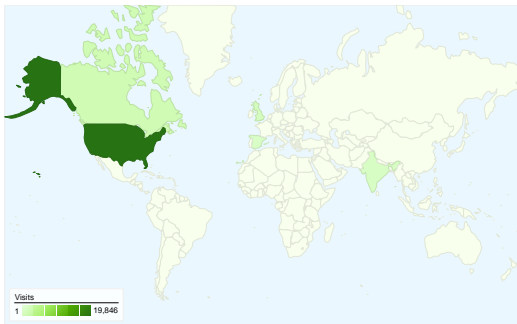

Map Overlay world