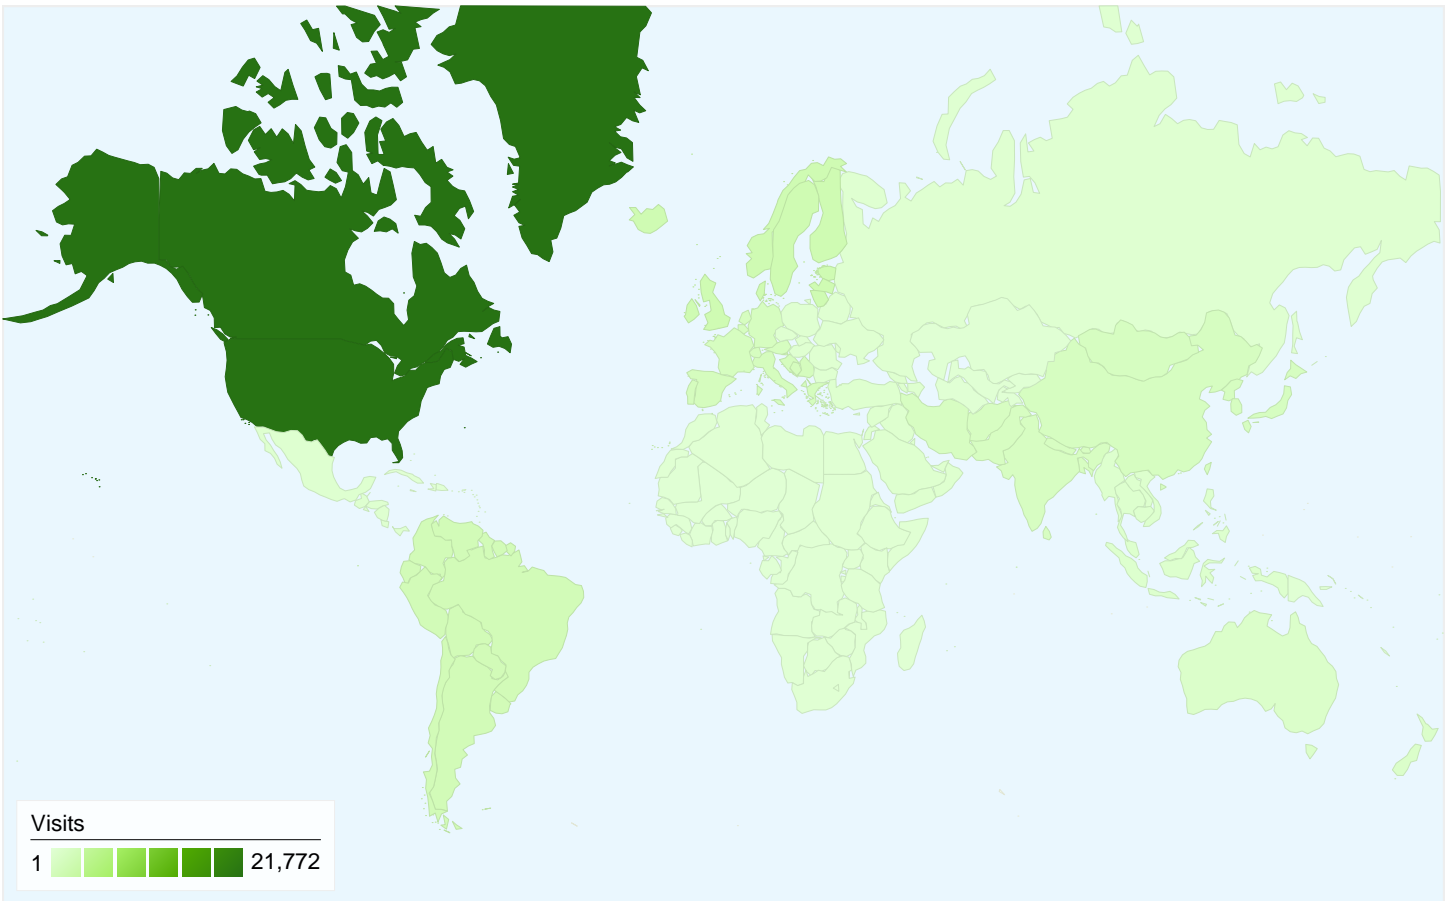

33,288 visits came from 22 sub continent regions

Site Usage

Visits	Pages/Visit	Avg. Time on Site	% New Visits	Bounce Rate	
33,288 % of Site Total: 100.00%	6.17 Site Avg: 6.17 (0.00%)	00:03:10 Site Avg: 00:03:10 (0.00%)	73.60% Site Avg: 73.45% (0.20%)	48.46% Site Avg: 48.46% (0.00%)	
Sub Continent Region	Visits	Pages/Visit	Avg. Time on Site	% New Visits	Bounce Rate
Northern America	21,772	6.28	00:03:10	66.93%	49.09%
Northern Europe	2,145	7.15	00:03:07	85.45%	45.55%
South America	1,827	7.82	00:04:17	86.70%	36.23%
Southern Europe	1,428	6.47	00:03:11	89.64%	38.10%
Western Europe	1,314	6.30	00:02:45	87.60%	50.30%
Eastern Asia	1,272	4.28	00:02:43	83.18%	49.69%
Southern Asia	1,208	2.55	00:02:15	84.44%	60.76%
Australia and New Zealand	661	8.61	00:03:51	86.38%	40.39%
South-Eastern Asia	422	2.38	00:01:33	89.81%	70.62%
Western Asia	340	4.87	00:02:47	87.94%	49.12%