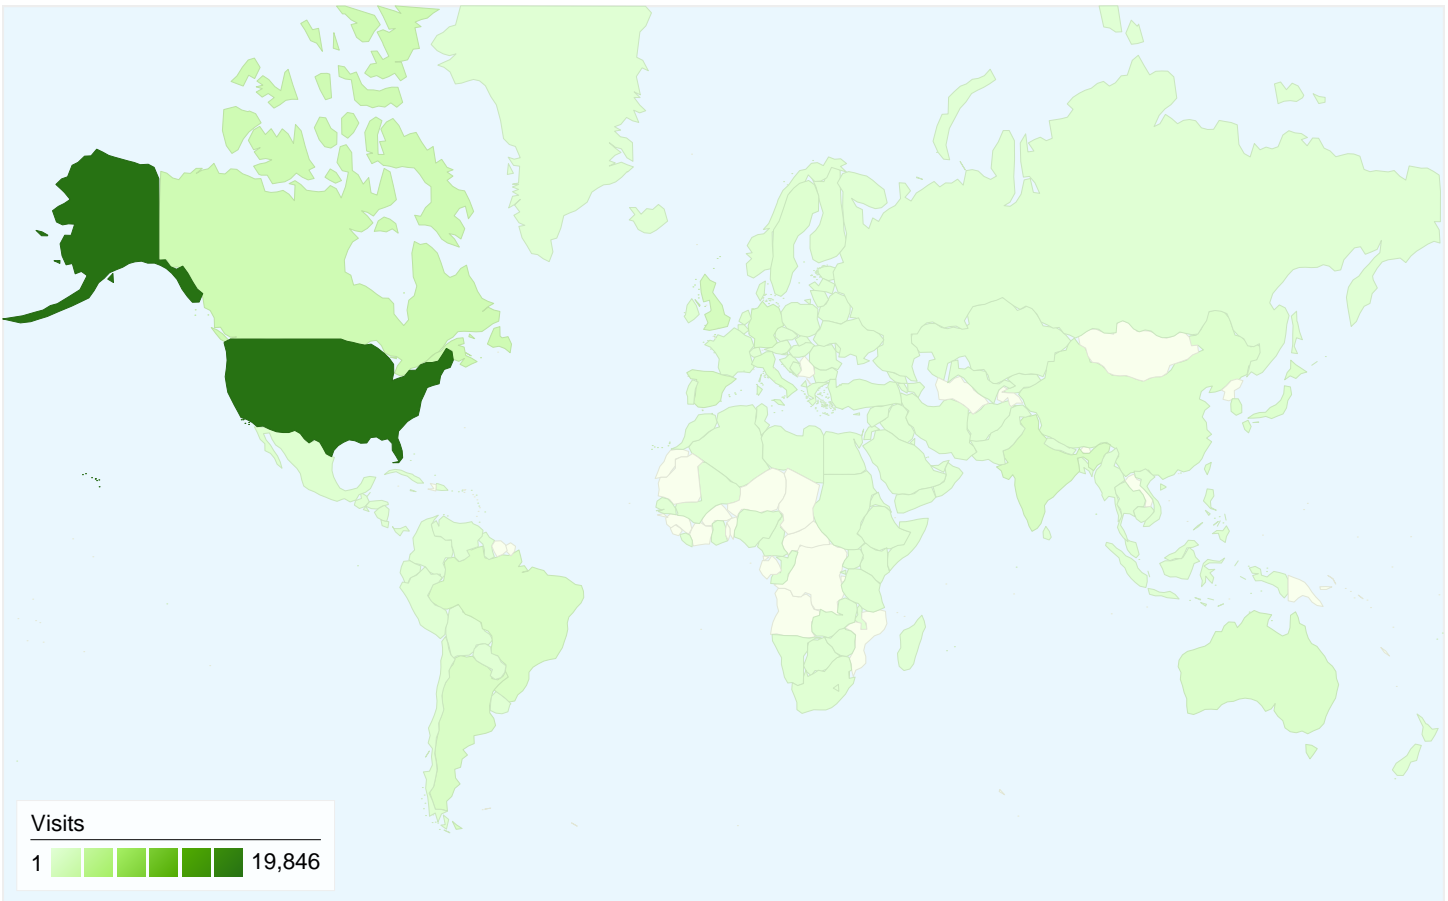

33,288 visits came from 154 countries/territories

Site Usage

Visits	Pages/Visit	Avg. Time on Site	% New Visits	Bounce Rate	
33,288 % of Site Total: 100.00%	6.17 Site Avg: 6.17 (0.00%)	00:03:10 Site Avg: 00:03:10 (0.00%)	73.60% Site Avg: 73.45% (0.20%)	48.46% Site Avg: 48.46% (0.00%)	
Country/Territory	Visits	Pages/Visit	Avg. Time on Site	% New Visits	Bounce Rate
United States	19,846	6.47	00:03:14	68.33%	47.54%
Canada	1,924	4.32	00:02:38	52.55%	65.02%
United Kingdom	1,258	7.62	00:03:17	84.74%	42.13%
India	976	2.57	00:02:02	84.94%	61.58%
Spain	871	7.14	00:03:21	87.37%	34.44%
Argentina	845	8.04	00:04:50	88.40%	31.36%
Brazil	770	8.35	00:04:02	83.38%	38.05%
Germany	677	7.15	00:03:10	86.56%	45.05%
Australia	567	8.54	00:03:53	85.36%	39.68%
South Korea	398	4.86	00:02:26	87.69%	42.96%