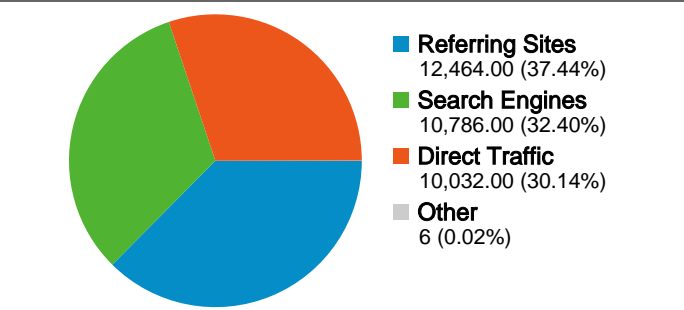

**Site Usage**

**33,288** Visits

**48.46%** Bounce Rate

**205,253** Pageviews

**00:03:10** Avg. Time on Site

**6.17** Pages/Visit

**73.45%** % New Visits

**Visitors Overview**

**Visitors**  
**25,699**

**Top Content**

Page	Pageviews	% visits
/	36,393	17.73%
/how.html	2,776	1.35%
/index.html	2,553	1.24%
/hof.html	1,954	0.95%
/people/grads.html	1,401	0.68%

**Traffic Sources Overview**