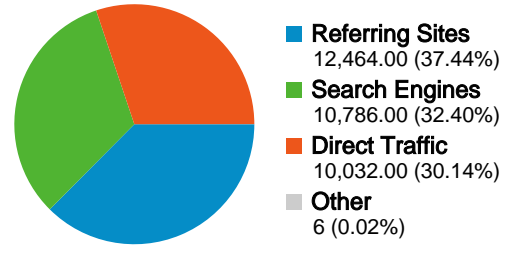

### Search Engines

Source	Visits	% visits
google	10,341	95.87%
msn	107	0.99%
aol	90	0.83%
live	72	0.67%
ask	65	0.60%

### Keywords

Keyword	Visits	% visits
oracle of bacon	906	8.40%
six degrees of kevin bacon	751	6.96%
the oracle of bacon	257	2.38%
6 degrees of kevin bacon	199	1.84%
university of virginia	184	1.71%

**25,699 people visited this site**

**33,288 Visits**

**25,699 Absolute Unique Visitors**

**205,253 Pageviews**

**6.17 Average Pageviews**

**00:03:10 Time on Site**

**48.46% Bounce Rate**

**73.45% New Visits**

**Technical Profile**

## All traffic sources sent a total of 33,288 visits

-  **30.14%** Direct Traffic
-  **37.44%** Referring Sites
-  **32.40%** Search Engines