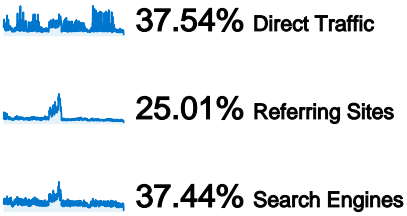

- **Direct Traffic**
  139,760.00 (37.54%)
- **Search Engines**
  139,408.00 (37.44%)
- **Referring Sites**
  93,136.00 (25.01%)
- **Other**
  33 (0.01%)

Top Traffic Sources

Sources	Visits	% visits	Keywords	Visits	% visits
(direct) ((none))	139,768	37.54%	university of virginia	3,567	2.56%
google (organic)	130,582	35.07%	oracle of bacon	3,440	2.47%
seas.virginia.edu (referral)	18,565	4.99%	computer museum	2,383	1.71%
oracleofbacon.org (referral)	13,543	3.64%	six degrees of kevin bacon	2,115	1.52%
images.google.com (referral)	6,136	1.65%	uva cs	2,089	1.50%