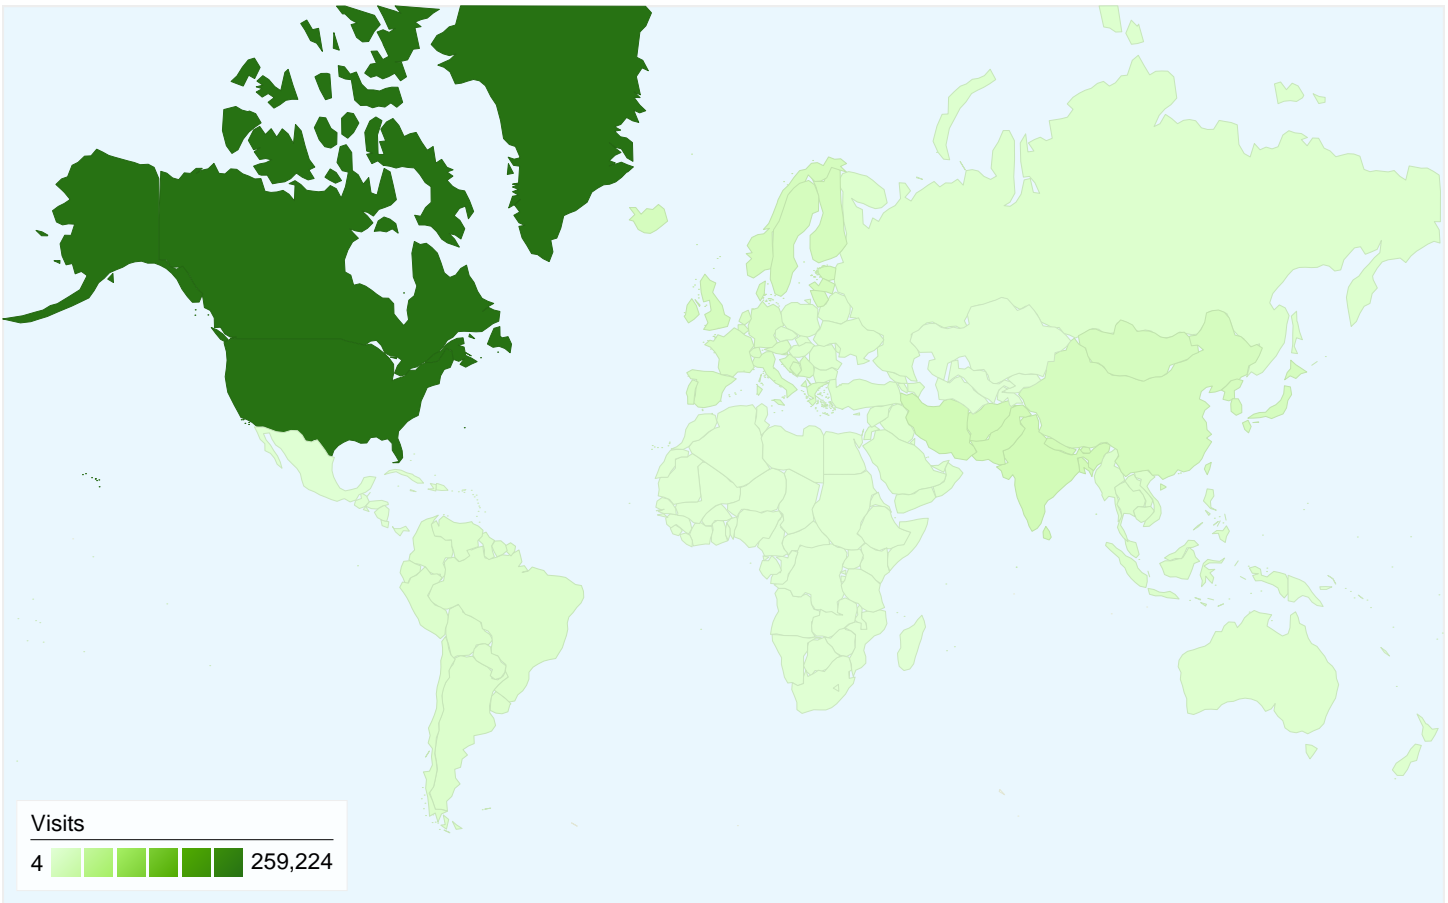

372,337 visits came from 23 sub continent regions

Site Usage

Visits	Pages/Visit	Avg. Time on Site	% New Visits	Bounce Rate	
372,337 % of Site Total: 100.00%	3.03 Site Avg: 3.03 (0.00%)	00:01:56 Site Avg: 00:01:56 (0.00%)	68.72% Site Avg: 68.64% (0.11%)	64.40% Site Avg: 64.40% (0.00%)	
Sub Continent Region	Visits	Pages/Visit	Avg. Time on Site	% New Visits	Bounce Rate
Northern America	259,224	2.98	00:01:51	62.06%	65.51%
Southern Asia	21,815	2.50	00:02:32	78.84%	57.40%
Northern Europe	16,946	4.05	00:01:53	90.23%	67.38%
Eastern Asia	16,720	3.31	00:02:58	69.93%	51.47%
Southern Europe	11,774	3.38	00:01:38	90.84%	60.32%
Western Europe	11,279	2.92	00:01:26	87.45%	65.80%
South America	6,672	4.79	00:02:46	89.84%	53.43%
South-Eastern Asia	6,627	1.88	00:01:38	87.97%	72.72%
Eastern Europe	5,034	1.66	00:01:00	81.31%	77.41%