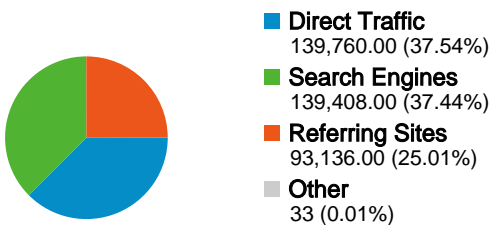

Traffic Sources Overview

All Traffic Sources

Source/Medium	Visits	% visits
(direct) / (none)	139,768	37.54%
google / organic	130,582	35.07%
seas.virginia.edu / referral	18,565	4.99%
oracleofbacon.org / referral	13,543	3.64%
images.google.com / referral	6,136	1.65%