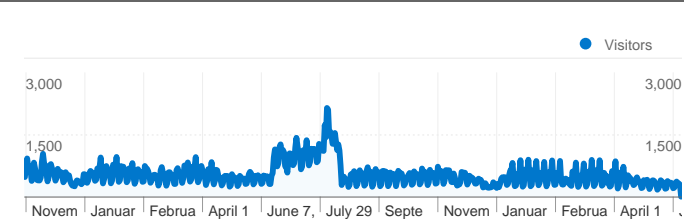

Site Usage

372,337 Visits

64.40% Bounce Rate

1,126,625 Pageviews

00:01:56 Avg. Time on Site

3.03 Pages/Visit

68.64% % New Visits

Visitors Overview

Visitors
256,221

Top Content

Page	Pageviews	% visits
/	335,400	34.89%
/brochure/museum.html	32,843	3.42%
/people/grads.html	32,161	3.35%
/research/	21,451	2.23%
/research/sponsors.html	18,391	1.91%

Traffic Sources Overview

256,221 people visited this site

 **372,337** Visits

 **256,221** Absolute Unique Visitors

 **1,126,625** Pageviews

 **3.03** Average Pageviews

 **00:01:56** Time on Site

 **64.40%** Bounce Rate

 **68.64%** New Visits