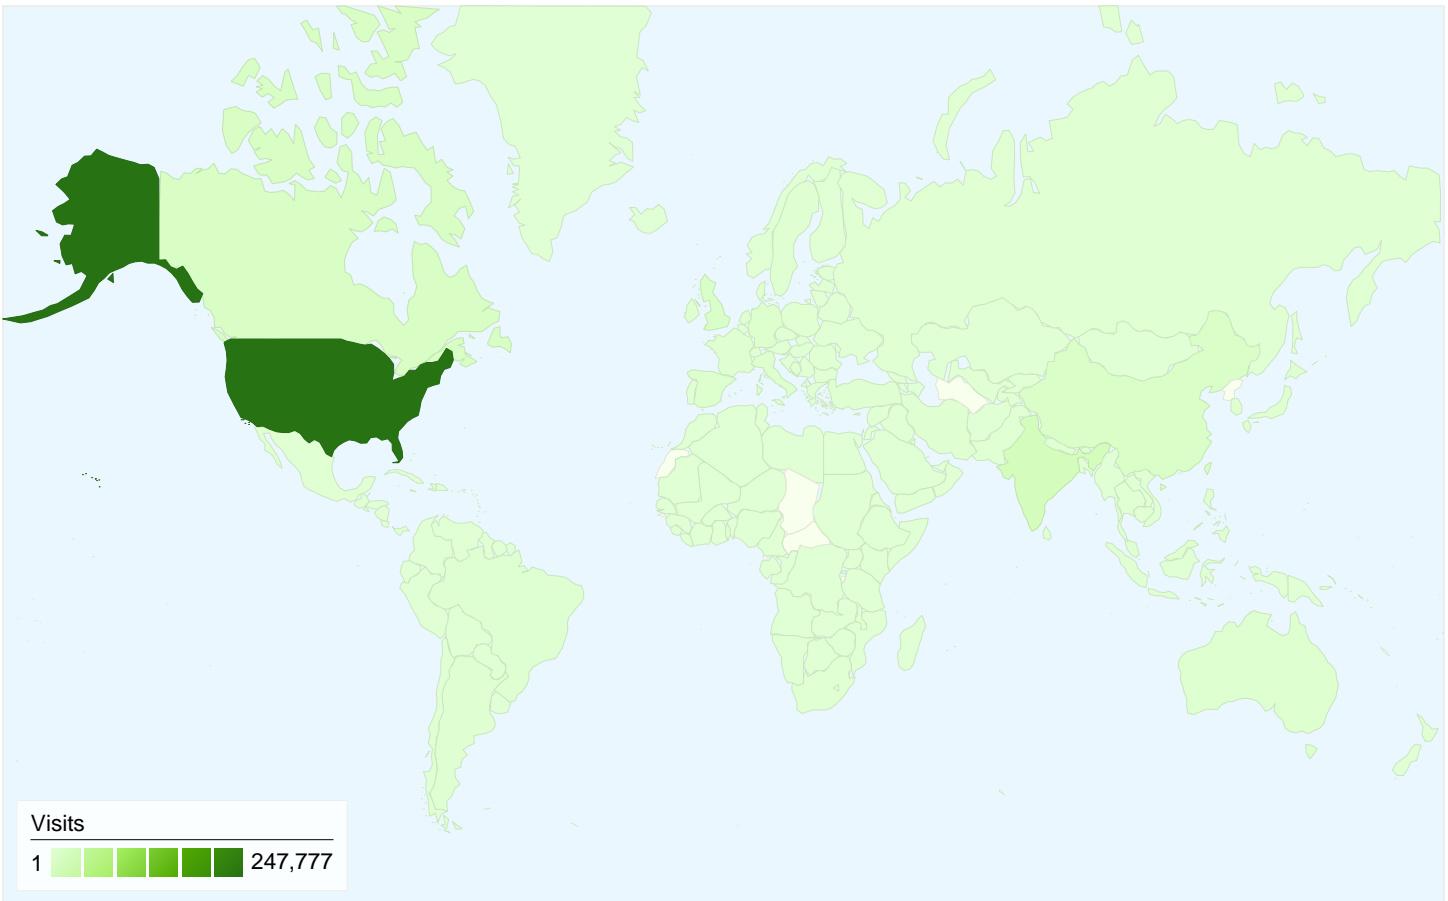

372,337 visits came from 206 countries/territories

Site Usage						
Visits	Pages/Visit	Avg. Time on Site	% New Visits	Bounce Rate		
372,337 % of Site Total: 100.00%	3.03 Site Avg: 3.03 (0.00%)	00:01:56 Site Avg: 00:01:56 (0.00%)	68.72% Site Avg: 68.64% (0.11%)	64.40% Site Avg: 64.40% (0.00%)		
Country/Territory	Visits	Pages/Visit	Avg. Time on Site	% New Visits	Bounce Rate	
United States	247,777	2.98	00:01:51	61.91%	65.23%	
India	17,115	2.52	00:02:25	80.14%	58.39%	
Canada	11,432	2.99	00:01:55	65.33%	71.68%	
United Kingdom	9,591	4.93	00:02:15	88.78%	62.57%	
China	8,963	3.28	00:03:41	63.99%	46.17%	
Germany	5,320	3.06	00:01:34	86.80%	64.47%	
Spain	4,794	4.18	00:01:55	90.47%	55.07%	
Italy	4,494	3.00	00:01:20	92.92%	61.64%	
Australia	3,621	4.49	00:02:11	85.61%	64.62%