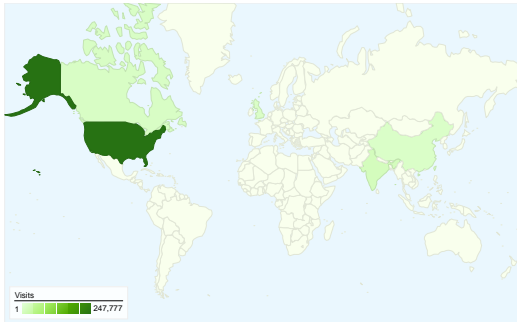

Map Overlay world