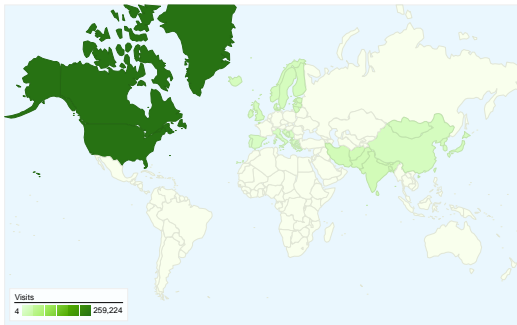

Site Usage

372,337 Visits

64.40% Bounce Rate

1,126,625 Pageviews

00:01:56 Avg. Time on Site

3.03 Pages/Visit

68.64% % New Visits

Visitors Overview

Visitors
256,221

Top Content

Page	Pageviews	% visits
/	335,400	34.89%
/brochure/museum.html	32,843	3.42%
/people/grads.html	32,161	3.35%
/research/	21,451	2.23%
/research/sponsors.html	18,391	1.91%

Traffic Sources Overview

Map Overlay world

Map Overlay world

Map Overlay world

Referring Sites

Source	Visits	% visits
seas.virginia.edu	18,565	19.93%
oracleofbacon.org	13,543	14.54%
images.google.com	6,136	6.59%
en.wikipedia.org	5,758	6.18%
virginia.edu	3,664	3.93%

All traffic sources sent a total of 372,337 visits

- Direct Traffic**
139,760.00 (37.54%)
- Search Engines**
139,408.00 (37.44%)
- Referring Sites**
93,136.00 (25.01%)
- Other**
33 (0.01%)

Top Traffic Sources