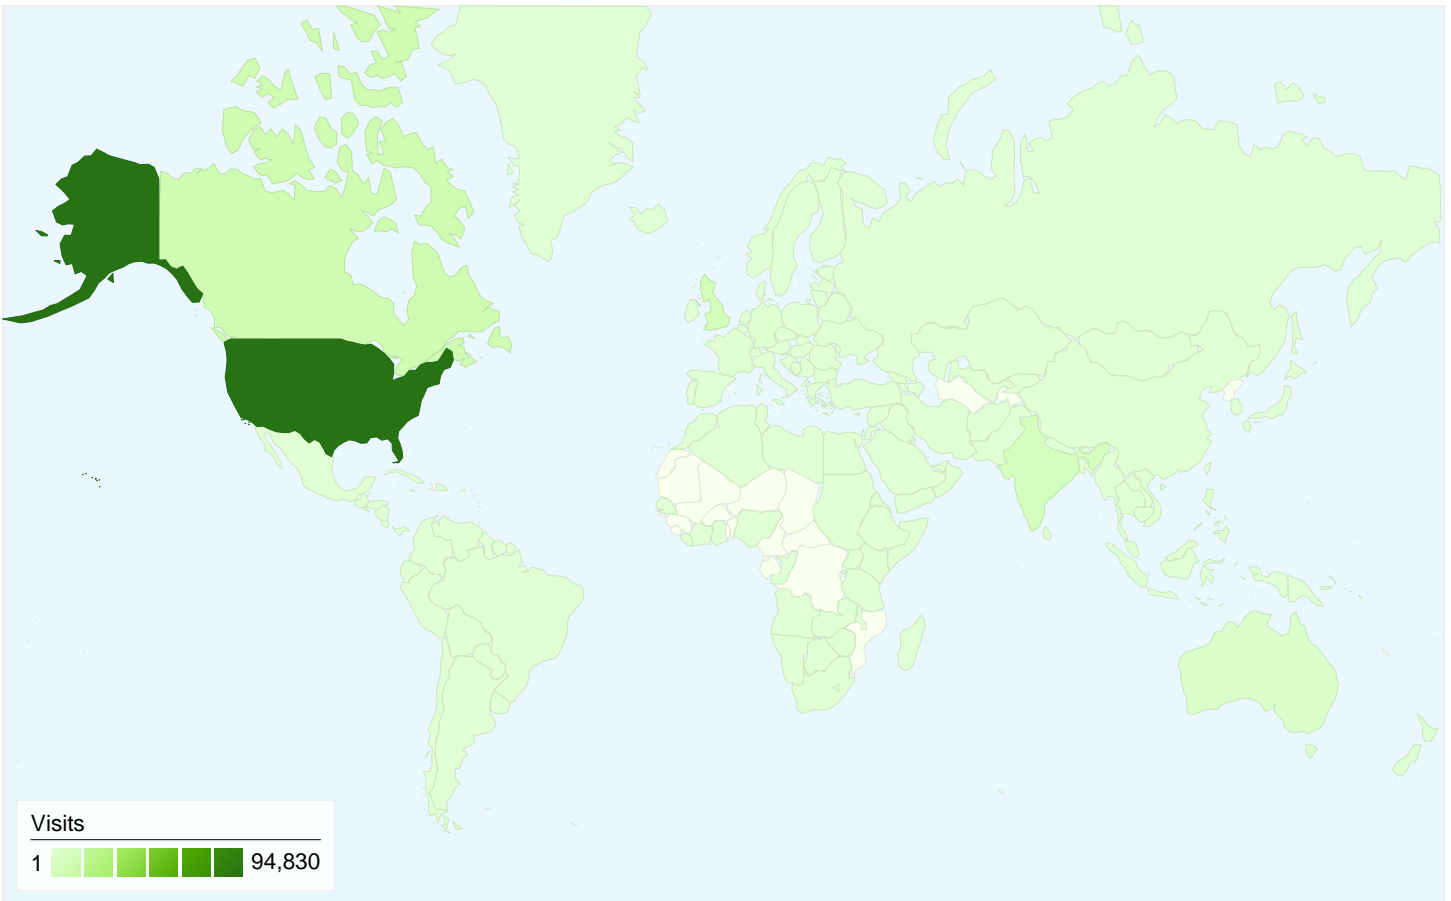

137,411 visits came from 180 countries/territories

Site Usage

Visits	Pages/Visit	Avg. Time on Site	% New Visits	Bounce Rate	
137,411 % of Site Total: 100.00%	1.18 Site Avg: 1.18 (0.00%)	00:00:32 Site Avg: 00:00:32 (0.00%)	89.96% Site Avg: 89.94% (0.03%)	90.64% Site Avg: 90.64% (0.00%)	
Country/Territory	Visits	Pages/Visit	Avg. Time on Site	% New Visits	Bounce Rate
United States	94,830	1.17	00:00:30	91.25%	90.90%
Canada	9,589	1.16	00:00:31	92.20%	91.01%
United Kingdom	7,017	1.12	00:00:23	91.81%	92.90%
India	5,727	1.17	00:00:28	84.09%	90.89%
Australia	2,858	1.19	00:00:38	90.31%	90.13%
Philippines	1,454	1.15	00:00:32	91.88%	91.33%
Netherlands	957	1.12	00:00:19	91.54%	92.16%
Germany	910	1.34	00:00:52	72.75%	82.53%
Singapore	816	1.31	00:00:47	81.74%	85.91%
France	604	1.21	00:00:52	33.77%	89.40%