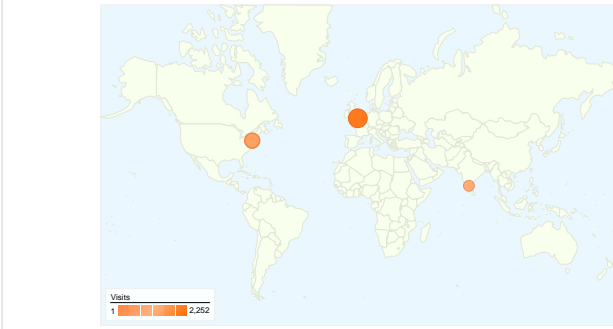

Visitors
126,750

Top Content

URL	Pageviews	% visits
~/robins/quotes.html	116,195	71.85%
~/robins/Randy/	14,159	8.76%
~/robins/Randy_Time_Manage	8,040	4.97%
~/robins/Randy_Last_Lecture.h	5,260	3.25%
~/robins/	3,122	1.93%

Map Overlay world

Search Engines

Source	Visits	% visits
google	98,157	91.67%
ask	4,470	4.17%
aol	1,813	1.69%
yahoo	774	0.72%
search	762	0.71%

Map Overlay world

All Traffic Sources

Source/Medium	Visits	% visits
google / organic	98,157	71.43%
(direct) / (none)	8,173	5.95%
en.wikipedia.org / referral	5,067	3.69%
video.google.com / referral	5,031	3.66%
cs.cmu.edu / referral	5,006	3.64%

Map Overlay world

Referring Sites

Source	Visits	% visits
en.wikipedia.org	5,067	22.87%
video.google.com	5,031	22.71%
cs.cmu.edu	5,006	22.59%
images.google.com	730	3.29%
spreuken.startkabel.nl	539	2.43%

Keywords

Keyword	Visits	% visits
quotes	42,683	39.86%
famous quotes	14,640	13.67%
good quotes	11,707	10.93%
quotes by famous people	2,598	2.43%
famous quote	2,045	1.91%

126,750 people visited this site

-  **137,411** Visits
-  **126,750** Absolute Unique Visitors
-  **161,721** Pageviews
-  **1.18** Average Pageviews
-  **00:00:32** Time on Site
-  **90.64%** Bounce Rate
-  **89.97%** New Visits