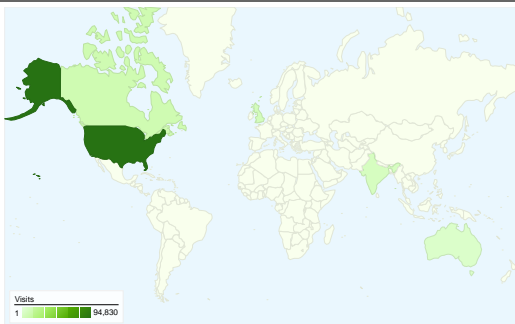

Site Usage

137,411 Visits

161,721 Pageviews

1.18 Pages/Visit

90.64% Bounce Rate

00:00:32 Avg. Time on Site

89.94% % New Visits

Visitors Overview

Visitors
126,750

Top Content

URL	Pageviews	% visits
~/robins/quotes.html	116,195	71.85%
~/robins/Randy/	14,159	8.76%
~/robins/Randy_Time_Manage	8,040	4.97%
~/robins/Randy_Last_Lecture.h	5,260	3.25%
~/robins/	3,122	1.93%

Map Overlay world

Search Engines

Source	Visits	% visits
google	98,157	91.67%
ask	4,470	4.17%
aol	1,813	1.69%
yahoo	774	0.72%
search	762	0.71%

Map Overlay world

All Traffic Sources

Source/Medium	Visits	% visits
google / organic	98,157	71.43%
(direct) / (none)	8,173	5.95%
en.wikipedia.org / referral	5,067	3.69%
video.google.com / referral	5,031	3.66%
cs.cmu.edu / referral	5,006	3.64%

Map Overlay world

Referring Sites

Source	Visits	% visits
en.wikipedia.org	5,067	22.87%
video.google.com	5,031	22.71%
cs.cmu.edu	5,006	22.59%
images.google.com	730	3.29%
spreuken.startkabel.nl	539	2.43%

Keywords