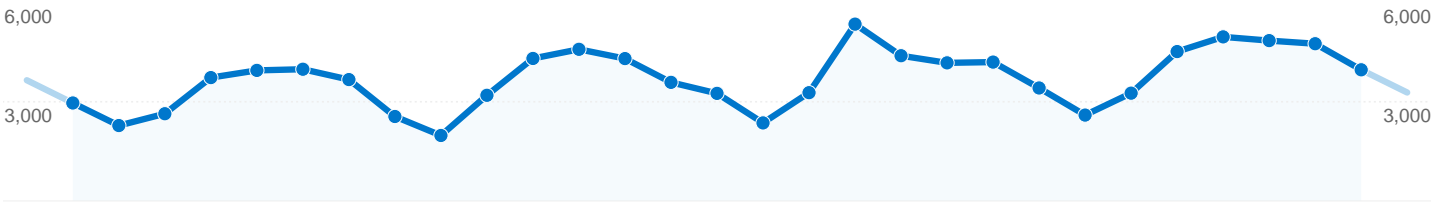

Search sent 107,071 total visits via 11,118 keywords

Site Usage

Keyword	Visits	Pages/Visit	Avg. Time on Site	% New Visits	Bounce Rate
Visits 107,071 % of Site Total: 77.92%	Pages/Visit 1.10 Site Avg: 1.18 (-6.88%)	Avg. Time on Site 00:00:20 Site Avg: 00:00:32 (-36.13%)	% New Visits 92.08% Site Avg: 89.94% (2.38%)	Bounce Rate 94.46% Site Avg: 90.64% (4.20%)	
quotes	42,683	1.05	00:00:12	92.87%	96.44%
famous quotes	14,640	1.06	00:00:19	93.22%	95.57%
good quotes	11,707	1.06	00:00:17	91.71%	95.92%
quotes by famous people	2,598	1.07	00:00:17	92.11%	95.27%
famous quote	2,045	1.07	00:00:24	93.69%	94.91%
quotes from famous people	1,257	1.10	00:00:29	92.12%	93.40%
good quote	1,005	1.09	00:00:22	91.94%	94.03%
famous people quotes	1,001	1.06	00:00:13	93.91%	95.60%
famous quotations	992	1.10	00:00:23	92.84%	93.04%
famous people	900	1.11	00:00:10	91.67%	93.89%
famous words	848	1.08	00:00:23	87.85%	94.81%
good quotations	699	1.27	00:01:01	74.68%	89.13%
famous quotes	672	1.11	00:00:21	95.24%	93.45%
good words	590	1.16	00:00:41	90.17%	90.51%
famous quotes by famous people	587	1.12	00:00:33	87.22%	92.33%
famous funny quotes	323	1.02	00:00:02	95.05%	98.76%
funny famous quotes	289	1.04	00:00:17	94.81%	95.85%
famous quotes from famous people	213	1.16	00:00:42	95.31%	92.02%
good people	212	1.15	00:00:13	91.98%	90.57%
great quotes	208	1.11	00:00:08	87.50%	95.19%
quotes famous people	205	1.09	00:00:19	90.73%	94.15%
quotes of famous people	202	1.12	00:00:22	92.57%	92.08%