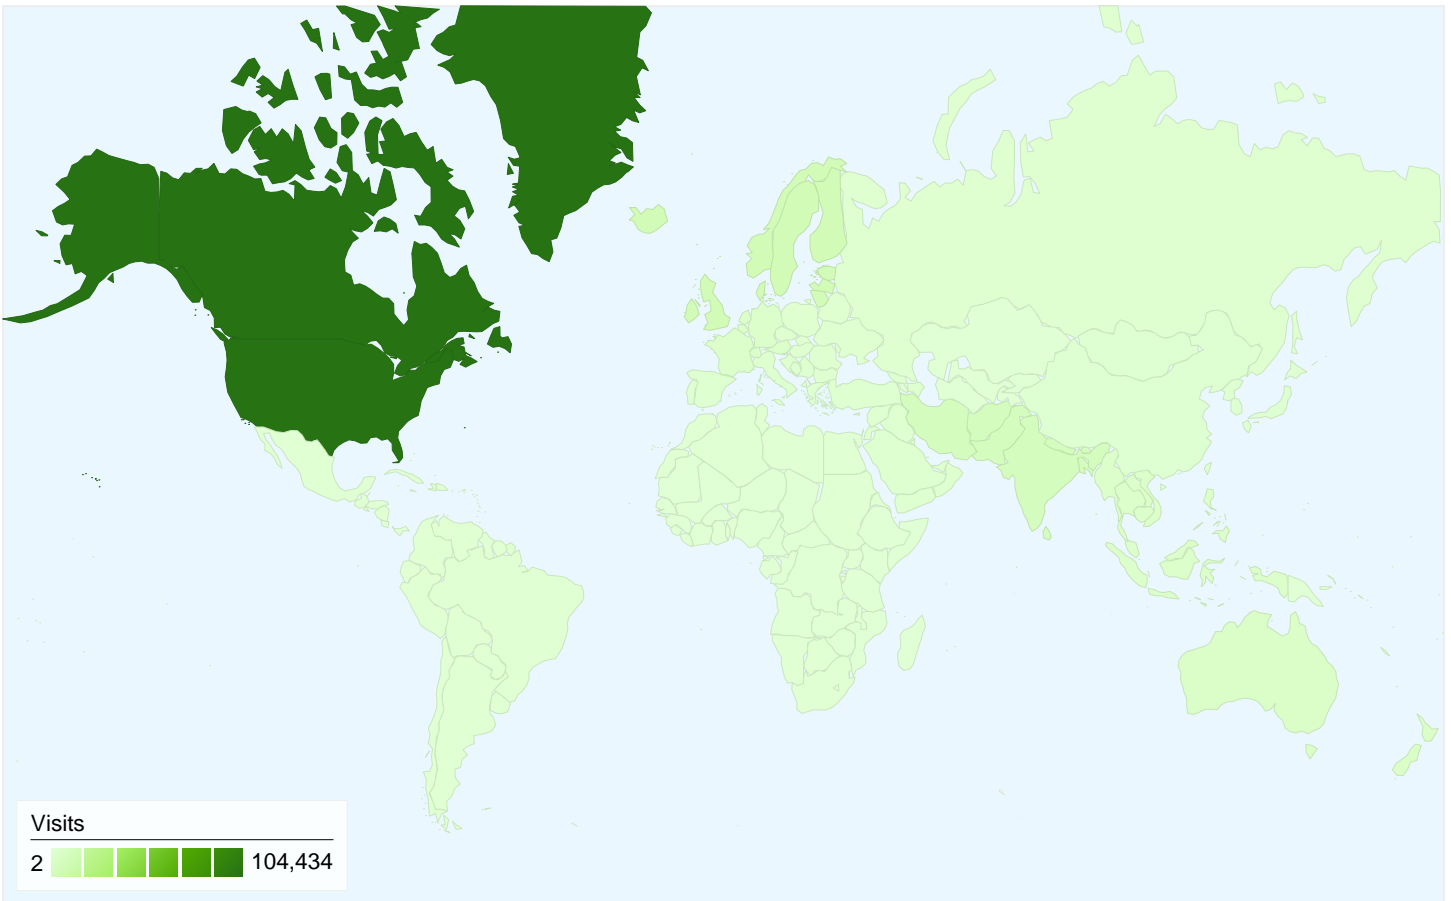

Map Overlay world

Referring Sites

Source	Visits	% visits
en.wikipedia.org	5,067	22.87%
video.google.com	5,031	22.71%
cs.cmu.edu	5,006	22.59%
images.google.com	730	3.29%
spreuken.startkabel.nl	539	2.43%

Keywords

Keyword	Visits	% visits
quotes	42,683	39.86%
famous quotes	14,640	13.67%
good quotes	11,707	10.93%
quotes by famous people	2,598	2.43%
famous quote	2,045	1.91%

126,750 people visited this site

-  **137,411** Visits
-  **126,750** Absolute Unique Visitors
-  **161,721** Pageviews
-  **1.18** Average Pageviews
-  **00:00:32** Time on Site
-  **90.64%** Bounce Rate
-  **89.97%** New Visits

137,411 visits came from 23 sub continent regions

Site Usage

Visits	Pages/Visit	Avg. Time on Site	% New Visits	Bounce Rate	
137,411 % of Site Total: 100.00%	1.18 Site Avg: 1.18 (0.00%)	00:00:32 Site Avg: 00:00:32 (0.00%)	89.96% Site Avg: 89.94% (0.03%)	90.64% Site Avg: 90.64% (0.00%)	
Sub Continent Region	Visits	Pages/Visit	Avg. Time on Site	% New Visits	Bounce Rate
Northern America	104,434	1.17	00:00:30	91.34%	90.91%
Northern Europe	8,763	1.13	00:00:27	89.73%	92.08%
Southern Asia	6,550	1.18	00:00:32	84.55%	90.55%
Australia and New Zealand	3,398	1.18	00:00:35	90.23%	90.85%
South-Eastern Asia	3,257	1.26	00:00:49	87.75%	88.27%
Western Europe	2,959	1.24	00:00:40	73.34%	87.09%
Western Asia	1,658	1.20	00:00:53	85.95%	90.53%
Southern Europe	1,476	1.21	00:00:39	81.98%	88.96%
Eastern Asia	1,213	1.51	00:01:27	79.14%	77.66%
Eastern Europe	1,136	1.17	00:00:29	76.76%	89.96%