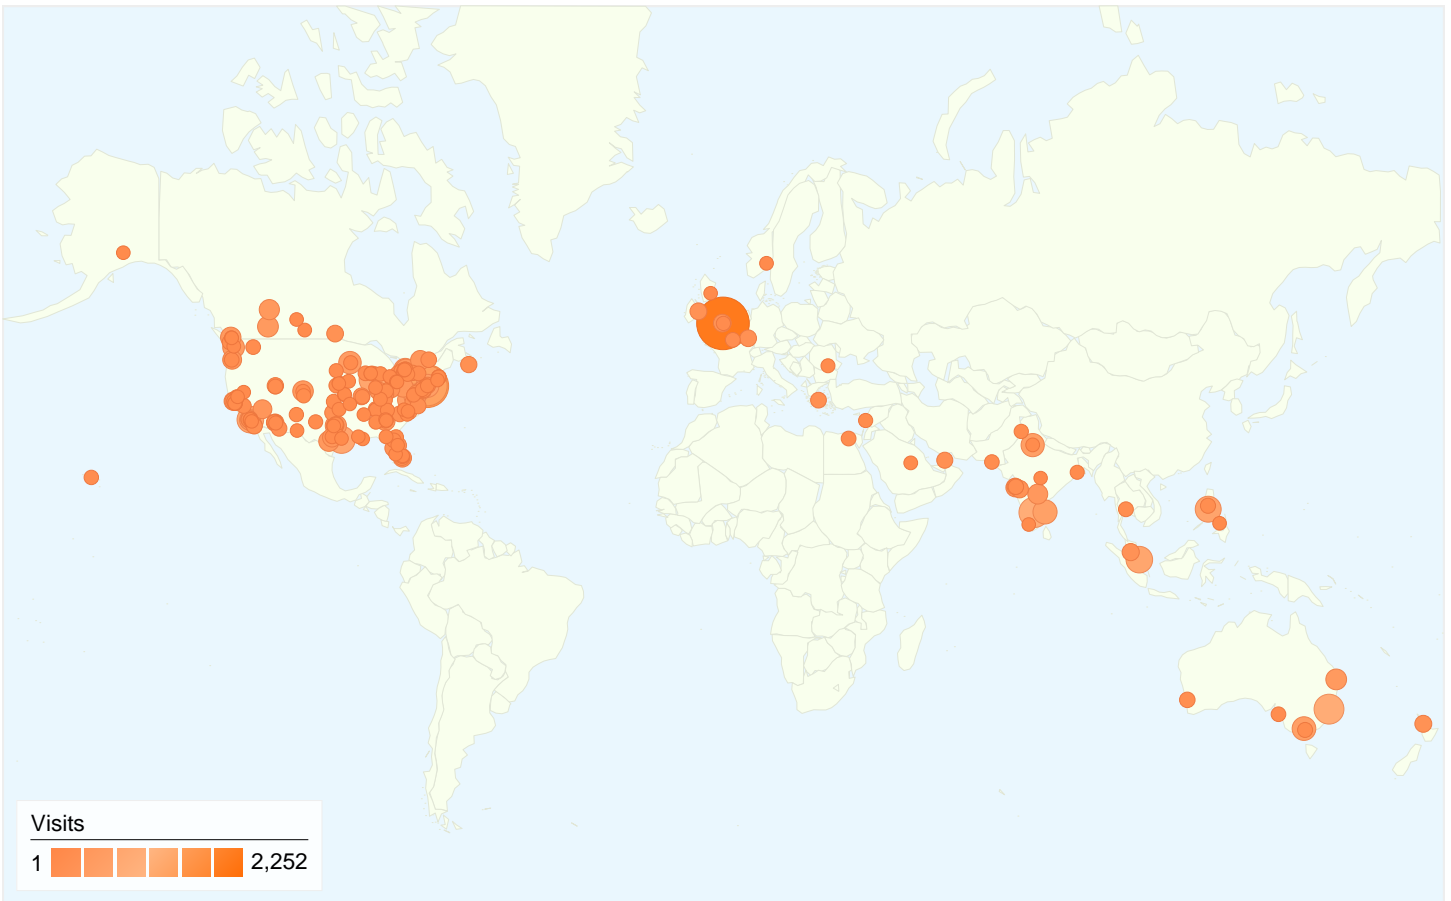

137,411 visits came from 10,426 cities

Site Usage

Visits	Pages/Visit	Avg. Time on Site	% New Visits	Bounce Rate	
137,411 % of Site Total: 100.00%	1.18 Site Avg: 1.18 (0.00%)	00:00:32 Site Avg: 00:00:32 (0.00%)	89.96% Site Avg: 89.94% (0.03%)	90.64% Site Avg: 90.64% (0.00%)	
City	Visits	Pages/Visit	Avg. Time on Site	% New Visits	Bounce Rate
(not set)	2,252	1.17	00:00:35	86.15%	90.19%
London	2,056	1.12	00:00:22	91.49%	92.70%
Brooklyn	1,573	1.15	00:00:34	91.16%	90.78%
New York	1,434	1.15	00:00:29	89.47%	91.84%
Bangalore	950	1.18	00:00:35	82.63%	89.89%
Sydney	924	1.23	00:00:49	87.55%	88.42%
Houston	782	1.21	00:00:30	89.26%	88.87%
Chicago	776	1.16	00:00:34	89.56%	92.53%
Monterey Park	765	1.12	00:00:35	92.29%	92.42%
Singapore	761	1.32	00:00:48	84.89%	85.55%