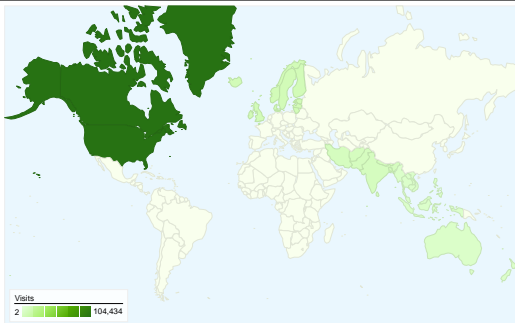

Site Usage

137,411 Visits

161,721 Pageviews

1.18 Pages/Visit

90.64% Bounce Rate

00:00:32 Avg. Time on Site

89.94% % New Visits

Visitors Overview

Visitors
126,750

Top Content

URL	Pageviews	% visits
~/robins/quotes.html	116,195	71.85%
~/robins/Randy/	14,159	8.76%
~/robins/Randy_Time_Manage	8,040	4.97%
~/robins/Randy_Last_Lecture.h	5,260	3.25%
~/robins/	3,122	1.93%

Map Overlay world

Search Engines

Source	Visits	% visits
google	98,157	91.67%
ask	4,470	4.17%
aol	1,813	1.69%
yahoo	774	0.72%
search	762	0.71%

Map Overlay world

All Traffic Sources

Source/Medium	Visits	% visits
google / organic	98,157	71.43%
(direct) / (none)	8,173	5.95%
en.wikipedia.org / referral	5,067	3.69%
video.google.com / referral	5,031	3.66%
cs.cmu.edu / referral	5,006	3.64%