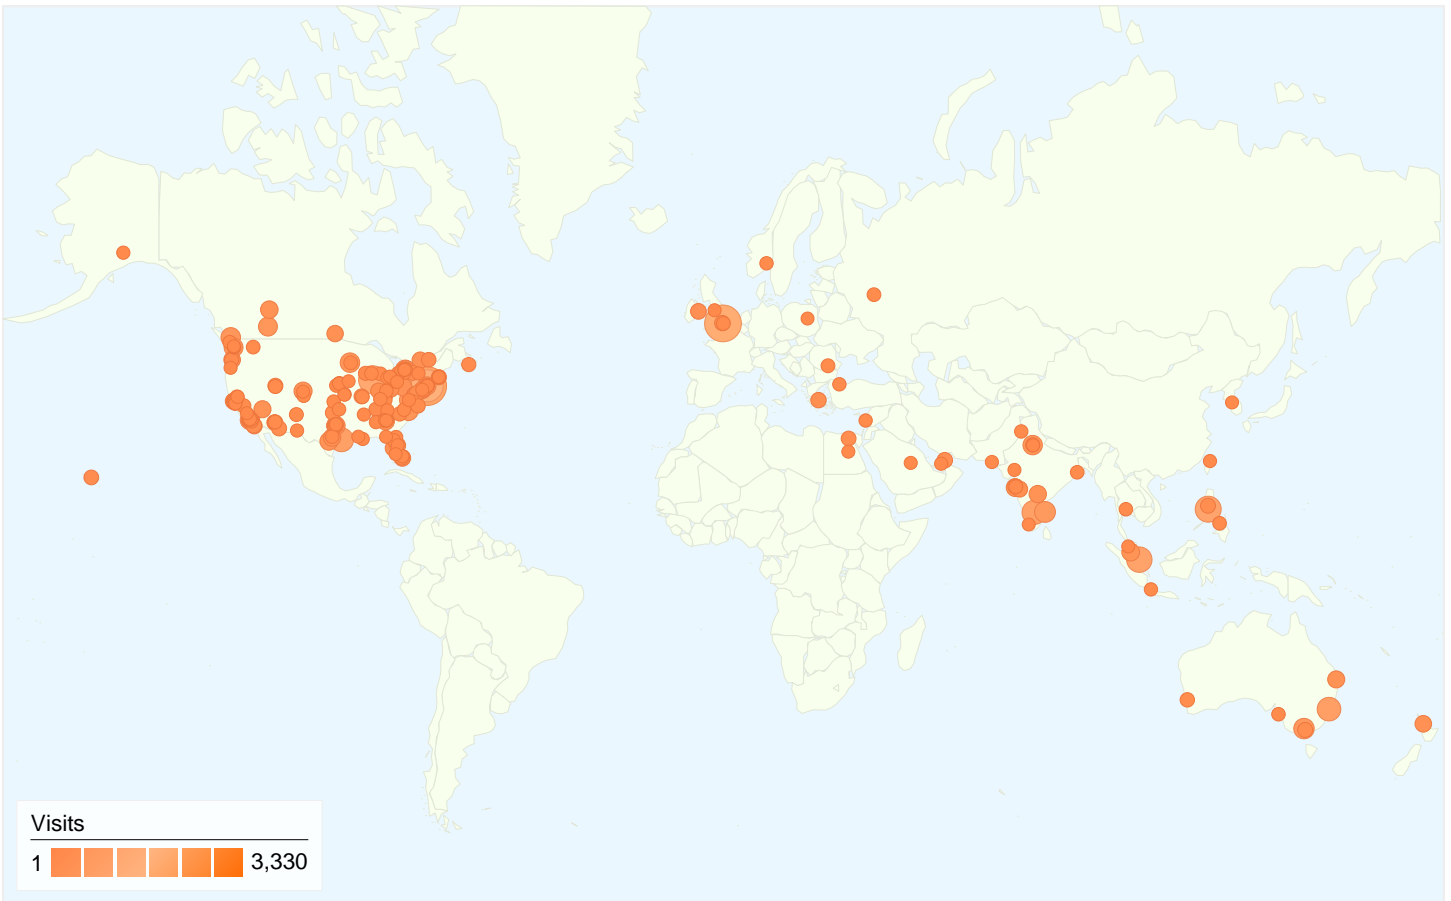

152,665 visits came from 10,869 cities

Site Usage

City	Visits	Pages/Visit	Avg. Time on Site	% New Visits	Bounce Rate
(not set)	3,330	1.20	00:00:42	86.76%	88.95%
Brooklyn	2,019	1.19	00:00:28	88.11%	88.81%
London	1,872	1.14	00:00:27	90.12%	89.80%
New York	1,532	1.23	00:00:31	89.69%	87.34%
Chicago	1,234	1.22	00:00:33	89.14%	88.57%
Batangas	1,079	1.20	00:00:43	91.66%	89.71%
Singapore	1,038	1.30	00:01:03	80.54%	84.87%
Bangalore	947	1.24	00:00:48	85.01%	87.54%
Houston	914	1.25	00:00:46	91.03%	86.76%
Sydney	905	1.18	00:00:52	88.84%	89.06%