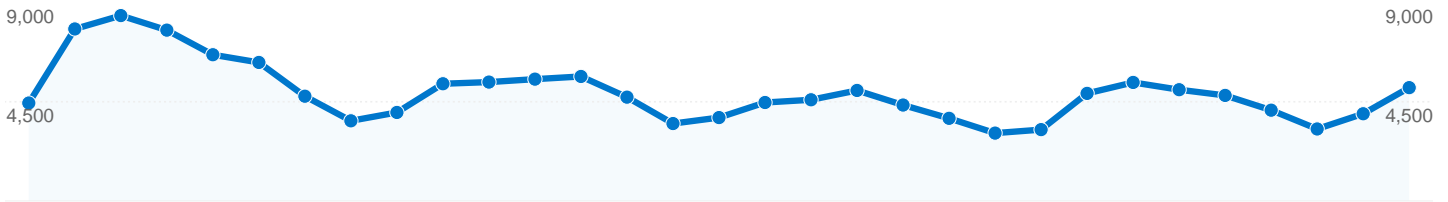

All traffic sources sent 152,665 visits via 1,084 sources and mediums

Site Usage

Source/Medium	Visits	Pages/Visit	Avg. Time on Site	% New Visits	Bounce Rate
Visits 152,665 % of Site Total: 100.00%	Pages/Visit 1.22 Site Avg: 1.22 (0.00%)	Avg. Time on Site 00:00:38 Site Avg: 00:00:38 (0.00%)	% New Visits 89.00% Site Avg: 88.96% (0.04%)	Bounce Rate 88.46% Site Avg: 88.46% (0.00%)	
google / organic	89,883	1.11	00:00:22	90.66%	94.10%
video.google.com / referral	10,779	1.54	00:01:26	87.64%	71.65%
yahoo / organic	10,705	1.11	00:00:26	93.32%	93.49%
(direct) / (none)	9,844	1.40	00:01:02	74.16%	80.40%
en.wikipedia.org / referral	8,308	1.40	00:01:18	90.88%	80.18%
download.srv.cs.cmu.edu / referral	4,872	1.77	00:02:01	80.30%	65.76%
ask / organic	4,262	1.12	00:00:23	92.44%	92.73%
aol / organic	1,674	1.11	00:00:25	89.43%	92.83%
cs.cmu.edu / referral	1,526	1.61	00:01:39	79.95%	71.10%
youtube.com / referral	1,151	1.63	00:01:52	88.44%	71.94%
search / organic	688	1.12	00:00:29	91.57%	92.01%
stumbleupon.com / referral	662	1.89	00:01:27	94.41%	35.20%
msn / organic	647	1.17	00:00:34	91.04%	91.50%
images.google.com / referral	599	1.64	00:00:22	98.00%	44.57%
spreuken.startkabel.nl / referral	582	1.10	00:00:10	92.27%	94.67%
live / organic	558	1.13	00:00:27	89.78%	92.11%
search.mywebsearch.com / referral	326	1.19	00:00:31	93.25%	88.96%
winzy.com / referral	227	1.03	00:00:05	96.04%	97.80%
google.com / referral	197	1.26	00:00:53	83.76%	88.83%
blip.tv / referral	196	1.81	00:01:56	78.57%	63.27%
dogpile.com / referral	175	1.17	00:00:49	90.86%	92.00%
citaten.startkabel.nl / referral	130	1.06	00:00:41	94.62%	93.08%