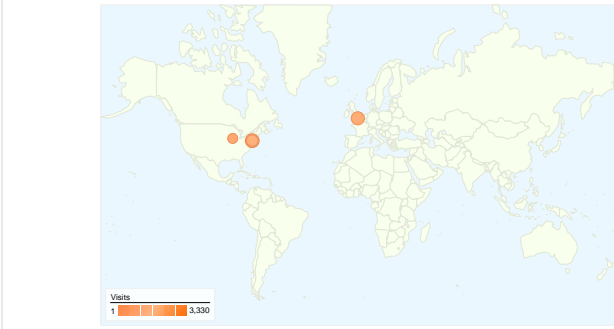

Visitors
139,855

Top Content

URL	Pageviews	% visits
/~robins/quotes.html	118,442	63.47%
/~robins/Randy/	25,580	13.71%
/~robins/Randy_Book.html	10,615	5.69%
/~robins/Randy_Time_Manage	8,686	4.65%
/~robins/Randy_Last_Lecture.h	3,865	2.07%

Map Overlay world

Search Engines

Source	Visits	% visits
google	89,883	82.77%
yahoo	10,705	9.86%
ask	4,262	3.92%
aol	1,674	1.54%
search	688	0.63%

Map Overlay world

All Traffic Sources

Source/Medium	Visits	% visits
google / organic	89,883	58.88%
video.google.com / referral	10,779	7.06%
yahoo / organic	10,705	7.01%
(direct) / (none)	9,844	6.45%
en.wikipedia.org / referral	8,308	5.44%

Map Overlay world

Referring Sites

Source	Visits	% visits
video.google.com	10,779	31.51%
en.wikipedia.org	8,308	24.28%
download.srv.cs.cmu.edu	4,872	14.24%
cs.cmu.edu	1,526	4.46%
youtube.com	1,151	3.36%

Keywords

Keyword	Visits	% visits
quotes	34,164	31.46%
famous quotes	21,239	19.56%
good quotes	12,216	11.25%
quotes by famous people	2,783	2.56%
famous quote	1,885	1.74%

139,855 people visited this site

-  **152,665** Visits
-  **139,855** Absolute Unique Visitors
-  **186,622** Pageviews
-  **1.22** Average Pageviews
-  **00:00:38** Time on Site
-  **88.46%** Bounce Rate
-  **89.00%** New Visits