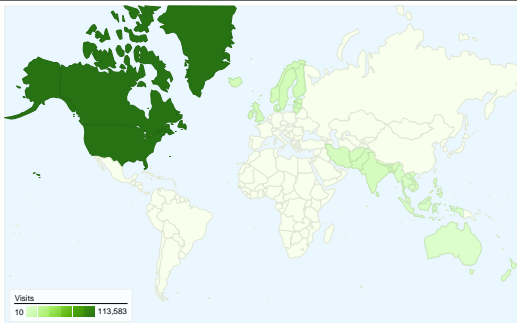

Site Usage

152,665 Visits

88.46% Bounce Rate

186,622 Pageviews

00:00:38 Avg. Time on Site

1.22 Pages/Visit

88.96% % New Visits

Visitors Overview

Visitors
139,855

Top Content

URL	Pageviews	% visits
/~robins/quotes.html	118,442	63.47%
/~robins/Randy/	25,580	13.71%
/~robins/Randy_Book.html	10,615	5.69%
/~robins/Randy_Time_Manage	8,686	4.65%
/~robins/Randy_Last_Lecture.h	3,865	2.07%

Map Overlay world

Search Engines

Source	Visits	% visits
google	89,883	82.77%
yahoo	10,705	9.86%
ask	4,262	3.92%
aol	1,674	1.54%
search	688	0.63%

Map Overlay world

All Traffic Sources

Source/Medium	Visits	% visits
google / organic	89,883	58.88%
video.google.com / referral	10,779	7.06%
yahoo / organic	10,705	7.01%
(direct) / (none)	9,844	6.45%
en.wikipedia.org / referral	8,308	5.44%

1 - 23 of 23

152,665 visits came from 183 countries/territories

Site Usage

Country/Territory	Visits	Pages/Visit	Avg. Time on Site	% New Visits	Bounce Rate
United States	103,303	1.22	00:00:37	90.02%	88.49%
Canada	10,261	1.22	00:00:40	89.61%	88.36%
United Kingdom	6,861	1.16	00:00:28	90.61%	90.48%
India	6,461	1.20	00:00:38	86.72%	90.08%
Australia	2,924	1.16	00:00:39	91.28%	90.73%
Philippines	2,381	1.15	00:00:31	92.40%	91.47%
Netherlands	1,200	1.18	00:00:31	89.83%	88.83%
Singapore	1,109	1.31	00:01:03	78.72%	84.85%
Germany	1,031	1.35	00:00:51	75.27%	81.18%
Malaysia	823	1.21	00:00:55	87.00%	88.46%