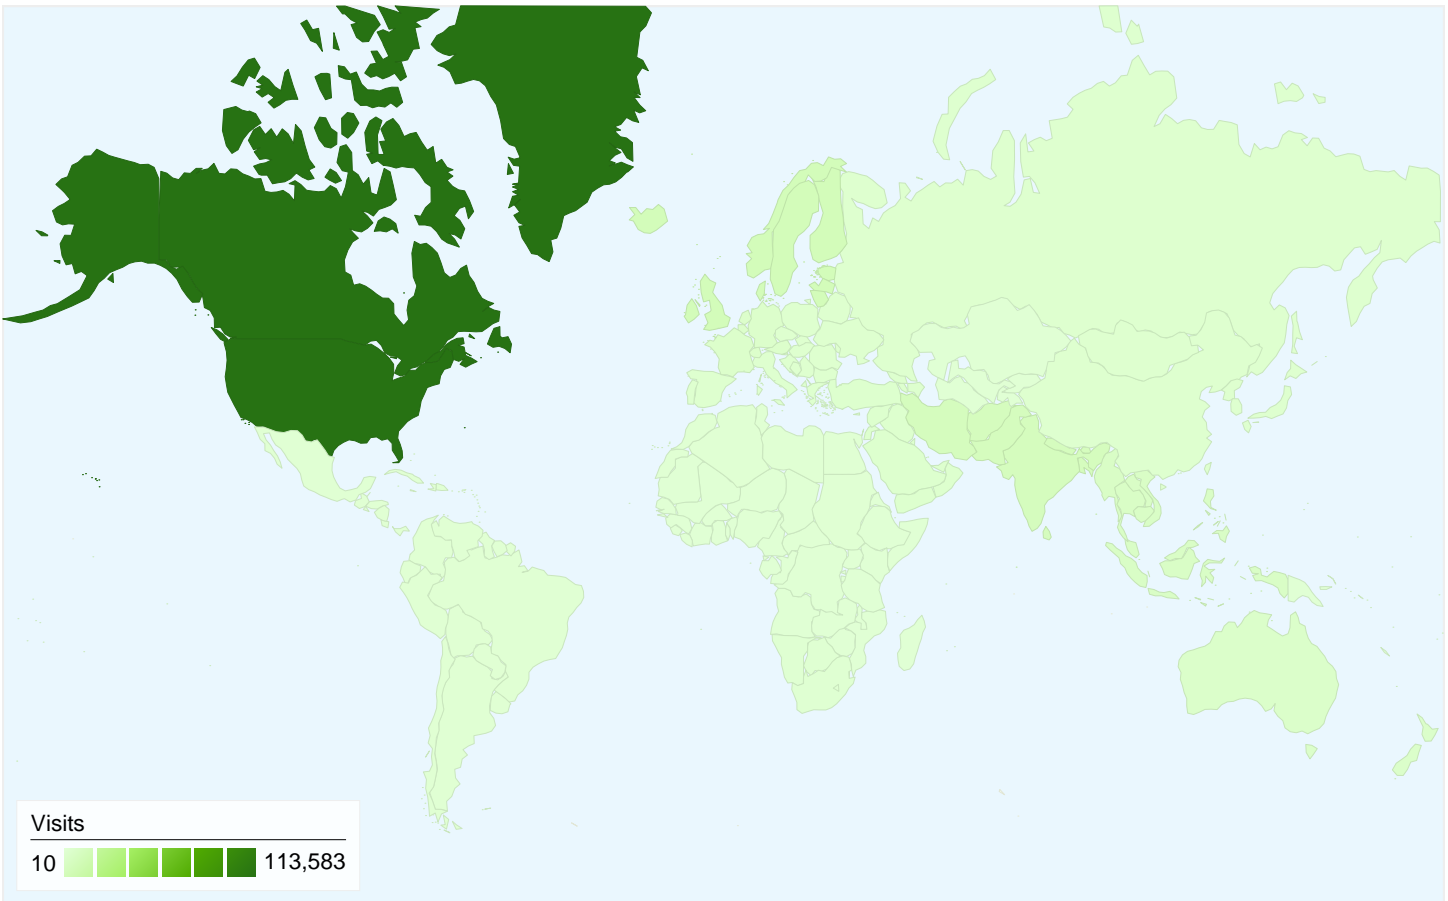

Map Overlay world

Referring Sites

Source	Visits	% visits
video.google.com	10,779	31.51%
en.wikipedia.org	8,308	24.28%
download.srv.cs.cmu.edu	4,872	14.24%
cs.cmu.edu	1,526	4.46%
youtube.com	1,151	3.36%

Keywords

Keyword	Visits	% visits
quotes	34,164	31.46%
famous quotes	21,239	19.56%
good quotes	12,216	11.25%
quotes by famous people	2,783	2.56%
famous quote	1,885	1.74%

139,855 people visited this site

-  **152,665** Visits
-  **139,855** Absolute Unique Visitors
-  **186,622** Pageviews
-  **1.22** Average Pageviews
-  **00:00:38** Time on Site
-  **88.46%** Bounce Rate
-  **89.00%** New Visits

152,665 visits came from 23 sub continent regions

Site Usage

Visits	Pages/Visit	Avg. Time on Site	% New Visits	Bounce Rate	
152,665 % of Site Total: 100.00%	1.22 Site Avg: 1.22 (0.00%)	00:00:38 Site Avg: 00:00:38 (0.00%)	89.00% Site Avg: 88.96% (0.04%)	88.46% Site Avg: 88.46% (0.00%)	
Sub Continent Region	Visits	Pages/Visit	Avg. Time on Site	% New Visits	Bounce Rate
Northern America	113,583	1.22	00:00:37	89.99%	88.48%
Northern Europe	8,905	1.17	00:00:32	89.21%	89.65%
Southern Asia	7,436	1.20	00:00:38	86.75%	89.99%
South-Eastern Asia	4,847	1.21	00:00:43	87.58%	89.19%
Australia and New Zealand	3,620	1.17	00:00:40	90.94%	90.03%
Western Europe	3,218	1.29	00:00:42	81.08%	84.09%
Western Asia	2,146	1.22	00:00:40	86.77%	88.96%
Southern Europe	1,810	1.30	00:01:10	76.19%	85.58%
Eastern Europe	1,787	1.21	00:00:39	80.36%	88.14%
Eastern Asia	1,713	1.43	00:01:24	79.28%	81.49%