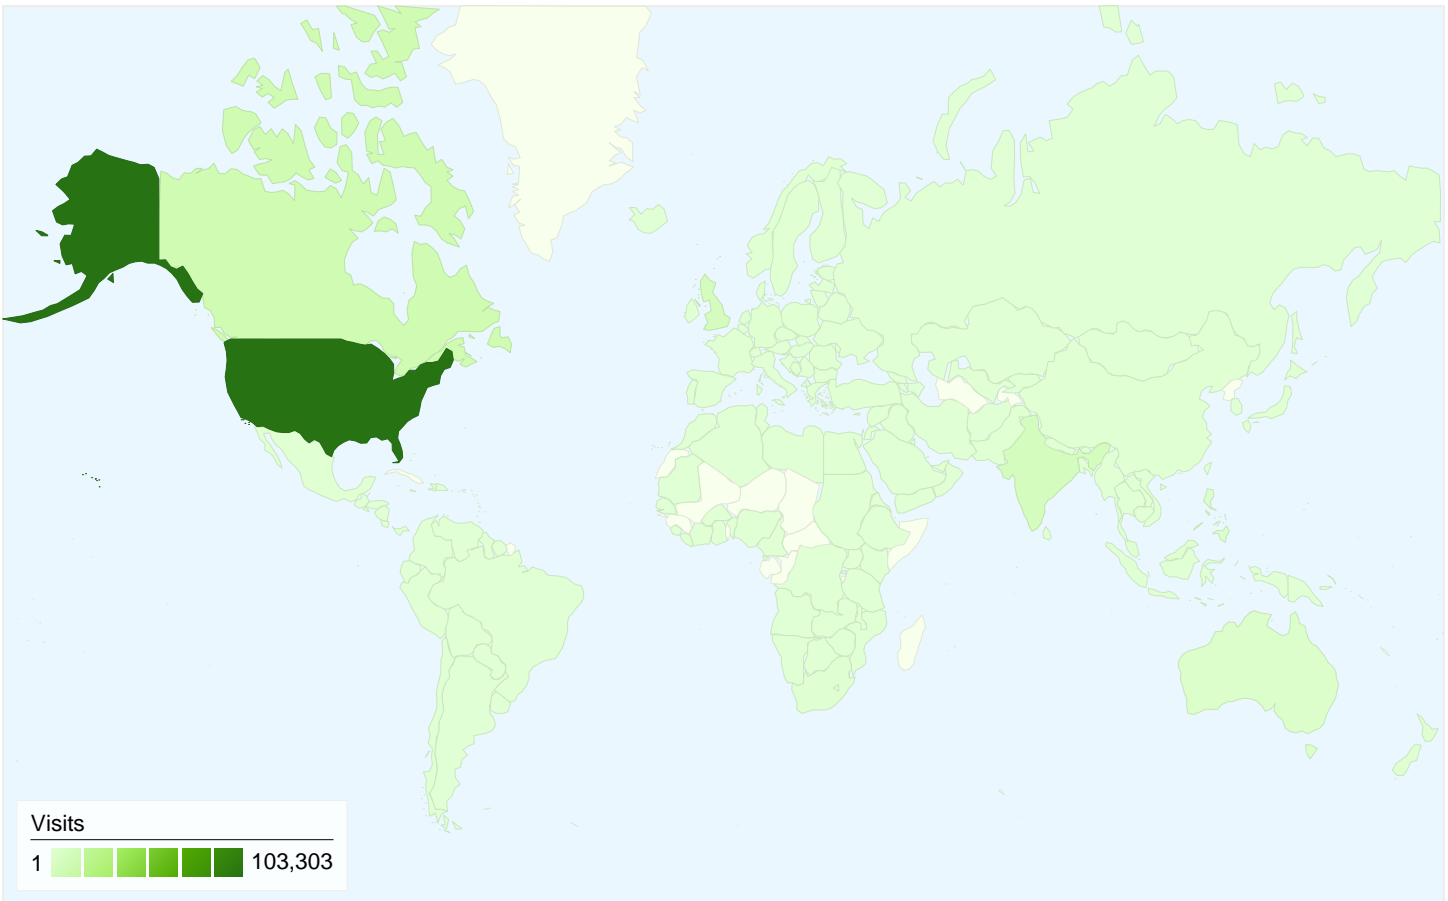

Keyword	Visits	% visits
quotes	34,164	31.46%
famous quotes	21,239	19.56%
good quotes	12,216	11.25%
quotes by famous people	2,783	2.56%
famous quote	1,885	1.74%

139,855 people visited this site

-  **152,665** Visits
-  **139,855** Absolute Unique Visitors
-  **186,622** Pageviews
-  **1.22** Average Pageviews
-  **00:00:38** Time on Site
-  **88.46%** Bounce Rate
-  **89.00%** New Visits

152,665 visits came from 23 sub continent regions

Site Usage

Visits	Pages/Visit	Avg. Time on Site	% New Visits	Bounce Rate	
152,665 % of Site Total: 100.00%	1.22 Site Avg: 1.22 (0.00%)	00:00:38 Site Avg: 00:00:38 (0.00%)	89.00% Site Avg: 88.96% (0.04%)	88.46% Site Avg: 88.46% (0.00%)	
Sub Continent Region	Visits	Pages/Visit	Avg. Time on Site	% New Visits	Bounce Rate
Northern America	113,583	1.22	00:00:37	89.99%	88.48%
Northern Europe	8,905	1.17	00:00:32	89.21%	89.65%
Southern Asia	7,436	1.20	00:00:38	86.75%	89.99%
South-Eastern Asia	4,847	1.21	00:00:43	87.58%	89.19%
Australia and New Zealand	3,620	1.17	00:00:40	90.94%	90.03%
Western Europe	3,218	1.29	00:00:42	81.08%	84.09%
Western Asia	2,146	1.22	00:00:40	86.77%	88.96%
Southern Europe	1,810	1.30	00:01:10	76.19%	85.58%
Eastern Europe	1,787	1.21	00:00:39	80.36%	88.14%
Eastern Asia	1,713	1.43	00:01:24	79.28%	81.49%

1 - 23 of 23

152,665 visits came from 183 countries/territories

Site Usage

Country/Territory	Visits	Pages/Visit	Avg. Time on Site	% New Visits	Bounce Rate
United States	103,303	1.22	00:00:37	90.02%	88.49%
Canada	10,261	1.22	00:00:40	89.61%	88.36%
United Kingdom	6,861	1.16	00:00:28	90.61%	90.48%
India	6,461	1.20	00:00:38	86.72%	90.08%
Australia	2,924	1.16	00:00:39	91.28%	90.73%
Philippines	2,381	1.15	00:00:31	92.40%	91.47%
Netherlands	1,200	1.18	00:00:31	89.83%	88.83%
Singapore	1,109	1.31	00:01:03	78.72%	84.85%
Germany	1,031	1.35	00:00:51	75.27%	81.18%
Malaysia	823	1.21	00:00:55	87.00%	88.46%