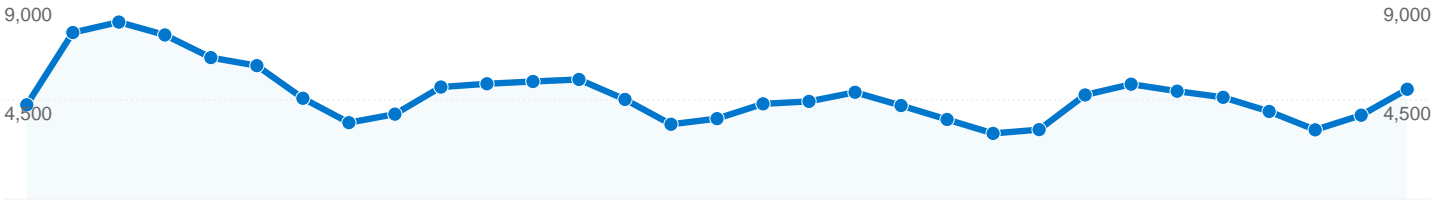

Site Usage

152,665 Visits

88.46% Bounce Rate

186,622 Pageviews

00:00:38 Avg. Time on Site

1.22 Pages/Visit

88.96% % New Visits

Visitors Overview

Map Overlay world

Referring Sites

Source	Visits	% visits
video.google.com	10,779	31.51%
en.wikipedia.org	8,308	24.28%
download.srv.cs.cmu.edu	4,872	14.24%
cs.cmu.edu	1,526	4.46%
youtube.com	1,151	3.36%

Keywords

Keyword	Visits	% visits
quotes	34,164	31.46%
famous quotes	21,239	19.56%
good quotes	12,216	11.25%
quotes by famous people	2,783	2.56%
famous quote	1,885	1.74%

139,855 people visited this site

-  **152,665** Visits
-  **139,855** Absolute Unique Visitors
-  **186,622** Pageviews
-  **1.22** Average Pageviews
-  **00:00:38** Time on Site
-  **88.46%** Bounce Rate
-  **89.00%** New Visits

152,665 visits came from 23 sub continent regions

Site Usage

Visits	Pages/Visit	Avg. Time on Site	% New Visits	Bounce Rate	
152,665 % of Site Total: 100.00%	1.22 Site Avg: 1.22 (0.00%)	00:00:38 Site Avg: 00:00:38 (0.00%)	89.00% Site Avg: 88.96% (0.04%)	88.46% Site Avg: 88.46% (0.00%)	
Sub Continent Region	Visits	Pages/Visit	Avg. Time on Site	% New Visits	Bounce Rate
Northern America	113,583	1.22	00:00:37	89.99%	88.48%
Northern Europe	8,905	1.17	00:00:32	89.21%	89.65%
Southern Asia	7,436	1.20	00:00:38	86.75%	89.99%
South-Eastern Asia	4,847	1.21	00:00:43	87.58%	89.19%
Australia and New Zealand	3,620	1.17	00:00:40	90.94%	90.03%
Western Europe	3,218	1.29	00:00:42	81.08%	84.09%
Western Asia	2,146	1.22	00:00:40	86.77%	88.96%
Southern Europe	1,810	1.30	00:01:10	76.19%	85.58%
Eastern Europe	1,787	1.21	00:00:39	80.36%	88.14%
Eastern Asia	1,713	1.43	00:01:24	79.28%	81.49%