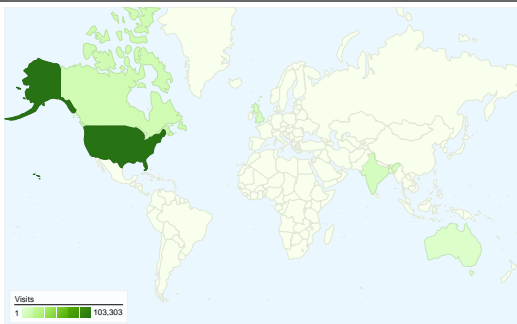

Site Usage

152,665 Visits

88.46% Bounce Rate

186,622 Pageviews

00:00:38 Avg. Time on Site

1.22 Pages/Visit

88.96% % New Visits

Visitors Overview

Visitors
139,855

Top Content

URL	Pageviews	% visits
/~robins/quotes.html	118,442	63.47%
/~robins/Randy/	25,580	13.71%
/~robins/Randy_Book.html	10,615	5.69%
/~robins/Randy_Time_Manage	8,686	4.65%
/~robins/Randy_Last_Lecture.h	3,865	2.07%

Map Overlay world

Search Engines

Source	Visits	% visits
google	89,883	82.77%
yahoo	10,705	9.86%
ask	4,262	3.92%
aol	1,674	1.54%
search	688	0.63%

Map Overlay world

All Traffic Sources

Source/Medium	Visits	% visits
google / organic	89,883	58.88%
video.google.com / referral	10,779	7.06%
yahoo / organic	10,705	7.01%
(direct) / (none)	9,844	6.45%
en.wikipedia.org / referral	8,308	5.44%

Map Overlay world

Referring Sites

Source	Visits	% visits
video.google.com	10,779	31.51%
en.wikipedia.org	8,308	24.28%
download.srv.cs.cmu.edu	4,872	14.24%
cs.cmu.edu	1,526	4.46%
youtube.com	1,151	3.36%

Keywords