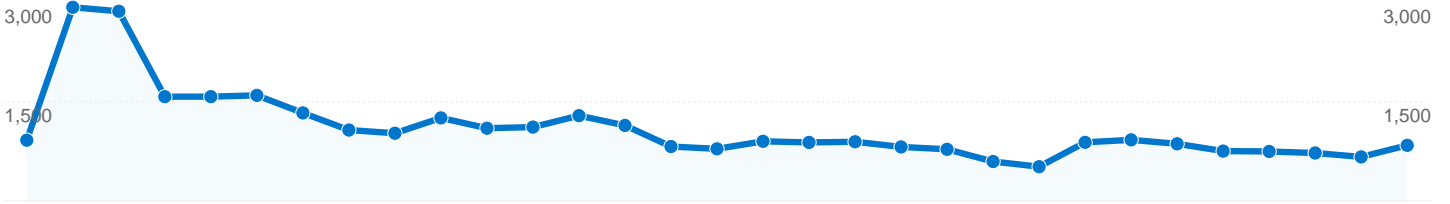

Referring Sites

Referring sites sent 34,213 visits via 1,060 sources

Site Usage

Source	Visits	Pages/Visit	Avg. Time on Site	% New Visits	Bounce Rate
video.google.com	10,779	1.54	00:01:26	87.64%	71.65%
en.wikipedia.org	8,308	1.40	00:01:18	90.88%	80.18%
download.srv.cs.cmu.edu	4,872	1.77	00:02:01	80.30%	65.76%
cs.cmu.edu	1,526	1.61	00:01:39	79.95%	71.10%
youtube.com	1,151	1.63	00:01:52	88.44%	71.94%
stumbleupon.com	662	1.89	00:01:27	94.41%	35.20%
images.google.com	599	1.64	00:00:22	98.00%	44.57%
spreuken.startkabel.nl	582	1.10	00:00:10	92.27%	94.67%
search.mywebsearch.com	326	1.19	00:00:31	93.25%	88.96%
winzy.com	227	1.03	00:00:05	96.04%	97.80%
google.com	197	1.26	00:00:53	83.76%	88.83%
blip.tv	196	1.81	00:01:56	78.57%	63.27%
dogpile.com	175	1.17	00:00:49	90.86%	92.00%
citaten.startkabel.nl	130	1.06	00:00:41	94.62%	93.08%
lpintop.tripod.com	97	1.11	00:00:09	87.63%	92.78%
search.myway.com	95	1.09	00:00:28	92.63%	92.63%
my.att.net	86	1.16	00:00:36	90.70%	93.02%
webmail.aol.com	80	1.51	00:00:35	96.25%	77.50%
facebook.com	77	1.52	00:00:47	89.61%	68.83%
thelastlecture.com	76	1.92	00:01:53	57.89%	67.11%
vimeo.com	72	2.03	00:01:36	65.28%	61.11%
as.starware.com	70	1.37	00:00:32	88.57%	88.57%