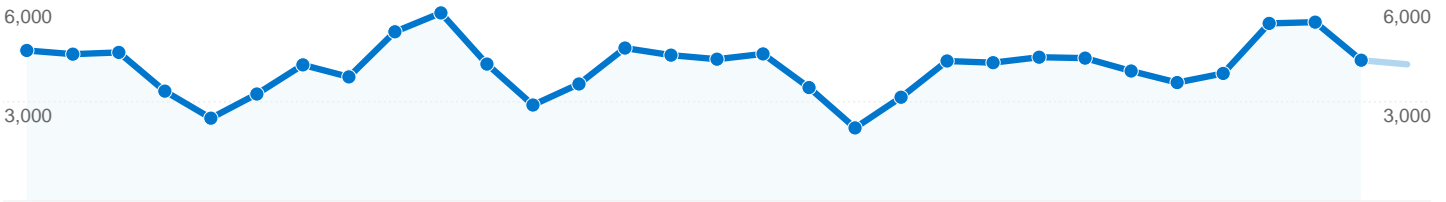

Keywords

Comparing to: Site

Search sent 121,826 total visits via 12,703 keywords

Site Usage

Visits	Pages/Visit	Avg. Time on Site	% New Visits	Bounce Rate	
121,826 % of Site Total: 69.16%	1.15 Site Avg: 1.33 (-13.99%)	00:00:26 Site Avg: 00:00:49 (-46.68%)	90.83% Site Avg: 88.06% (3.14%)	92.53% Site Avg: 83.16% (11.26%)	
Keyword	Visits	Pages/Visit	Avg. Time on Site	% New Visits	Bounce Rate
quotes	34,826	1.05	00:00:12	91.40%	96.34%
famous quotes	29,643	1.06	00:00:17	92.94%	95.89%
good quotes	11,589	1.05	00:00:19	90.80%	96.18%
quotes by famous people	2,662	1.09	00:00:21	90.80%	94.44%
randy pausch	2,552	1.90	00:02:13	85.78%	61.09%
famous quote	2,019	1.07	00:00:23	91.98%	95.05%
quotes from famous people	1,207	1.08	00:00:24	92.54%	93.95%
famous quotations	1,156	1.10	00:00:25	89.45%	93.60%
famous people	1,081	1.16	00:00:18	92.97%	92.51%
good quote	1,058	1.06	00:00:21	91.40%	95.56%
famous people quotes	967	1.06	00:00:11	91.52%	95.55%
famous words	739	1.09	00:00:28	87.55%	93.50%
good quotations	657	1.13	00:00:32	84.02%	92.69%
good words	626	1.12	00:00:37	89.78%	91.53%
famous quotes	568	1.08	00:00:14	89.26%	95.25%
famous quotes by famous people	556	1.08	00:00:20	83.99%	94.78%
randy pausch quotes	539	1.35	00:00:36	85.90%	82.75%
funny famous quotes	345	1.08	00:00:16	96.23%	95.94%
quotes famous	341	1.09	00:00:10	92.38%	95.01%
famous funny quotes	280	1.10	00:00:13	92.86%	95.71%
randy pausch time management	261	2.57	00:03:16	65.90%	40.23%
time management pausch	234	2.03	00:02:40	75.64%	55.56%