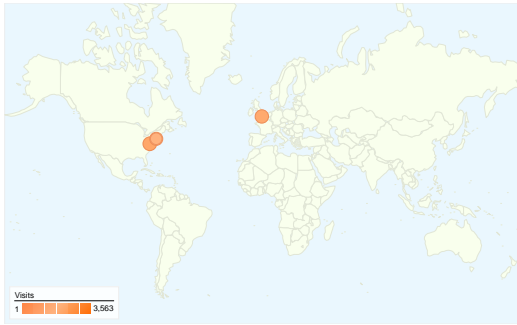

Traffic Sources Overview

All Traffic Sources

Source/Medium	Visits	% visits
google / organic	111,697	63.41%
download.srv.cs.cmu.edu /	15,190	8.62%
(direct) / (none)	12,516	7.11%
en.wikipedia.org / referral	6,285	3.57%
lifehacker.com / referral	4,890	2.78%

Map Overlay world

Referring Sites

Source	Visits	% visits
download.srv.cs.cmu.edu	15,190	36.34%
en.wikipedia.org	6,285	15.04%
lifehacker.com	4,890	11.70%
video.google.com	4,545	10.87%
thelastlecture.com	1,212	2.90%

Map Overlay world

Map Overlay world

Search Engines

Source	Visits	% visits
google	111,697	91.69%
ask	4,187	3.44%
aol	1,951	1.60%
yahoo	1,156	0.95%
msn	998	0.82%

Keywords

Keyword	Visits	% visits
quotes	34,826	28.59%
famous quotes	29,643	24.33%
good quotes	11,589	9.51%
quotes by famous people	2,662	2.19%
randy pausch	2,552	2.09%

159,837 people visited this site

-  **176,153** Visits
-  **159,837** Absolute Unique Visitors
-  **235,082** Pageviews
-  **1.33** Average Pageviews
-  **00:00:49** Time on Site
-  **83.16%** Bounce Rate
-  **88.11%** New Visits