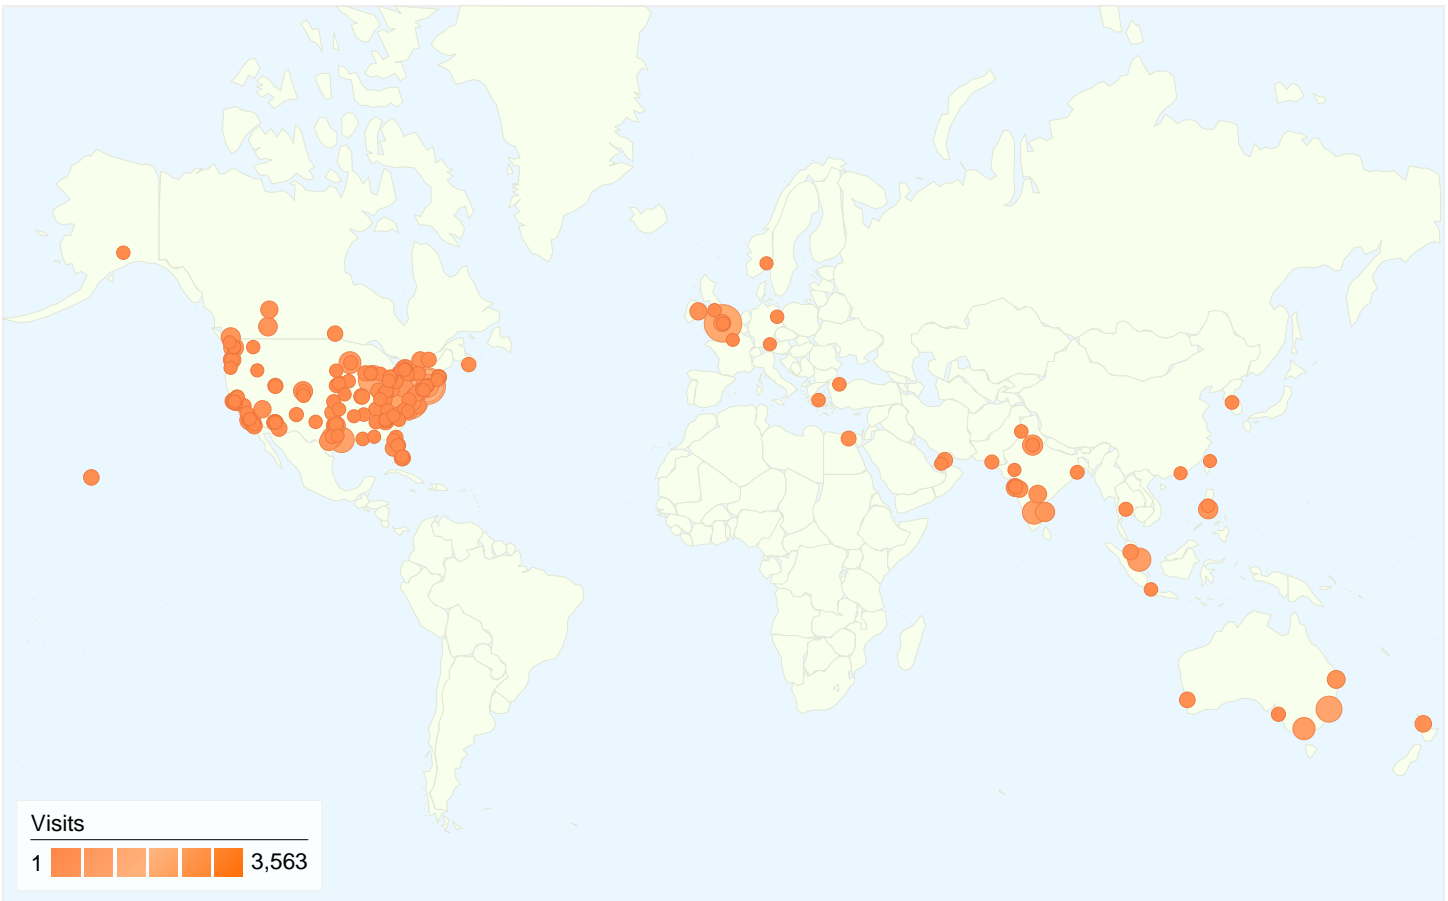

176,153 visits came from 11,518 cities

Site Usage

City	Visits	Pages/Visit	Avg. Time on Site	% New Visits	Bounce Rate
(not set)	3,563	1.30	00:00:44	88.07%	84.40%
Charlottesville	2,131	1.65	00:01:35	68.75%	72.13%
London	2,058	1.26	00:00:43	89.41%	84.35%
Brooklyn	2,000	1.32	00:00:50	88.40%	83.80%
New York	1,674	1.43	00:01:06	86.14%	77.54%
Chicago	1,362	1.34	00:00:40	88.84%	80.91%
Sydney	1,152	1.20	00:00:32	90.28%	87.41%
Houston	1,105	1.45	00:01:03	87.69%	81.18%
Bangalore	958	1.22	00:00:32	89.04%	87.47%
Singapore	935	1.44	00:01:04	82.46%	76.36%