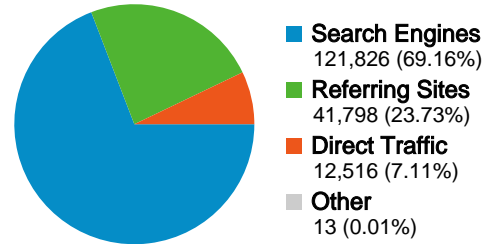

Map Overlay world

Map Overlay world

Search Engines

Source	Visits	% visits
google	111,697	91.69%
ask	4,187	3.44%
aol	1,951	1.60%
yahoo	1,156	0.95%
msn	998	0.82%

Keywords

Keyword	Visits	% visits
quotes	34,826	28.59%
famous quotes	29,643	24.33%
good quotes	11,589	9.51%
quotes by famous people	2,662	2.19%
randy pausch	2,552	2.09%

159,837 people visited this site

-  **176,153** Visits
-  **159,837** Absolute Unique Visitors
-  **235,082** Pageviews
-  **1.33** Average Pageviews
-  **00:00:49** Time on Site
-  **83.16%** Bounce Rate
-  **88.11%** New Visits

All traffic sources sent a total of 176,153 visits

-  7.11% Direct Traffic
-  23.73% Referring Sites
-  69.16% Search Engines

Top Traffic Sources

Sources	Visits	% visits	Keywords	Visits	% visits
google (organic)	111,697	63.41%	quotes	34,826	28.59%
download.srv.cs.cmu.edu	15,190	8.62%	famous quotes	29,643	24.33%
(direct) ((none))	12,516	7.11%	good quotes	11,589	9.51%
en.wikipedia.org (referral)	6,285	3.57%	quotes by famous people	2,662	2.19%
lifehacker.com (referral)	4,890	2.78%	randy pausch	2,552	2.09%