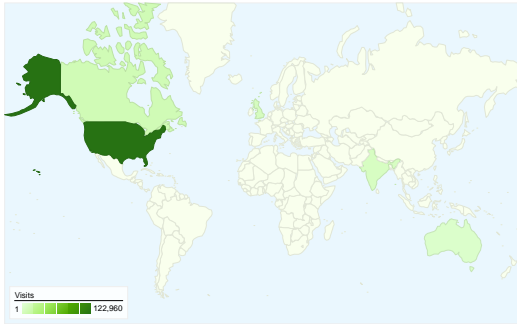

Visitors
159,837

Top Content

URL	Pageviews	% visits
/~robins/quotes.html	126,445	53.79%
/~robins/Randy/	41,852	17.80%
/~robins/Randy_Time_Manage	15,416	6.56%
/~robins/Randy_Time_Manage	14,206	6.04%
/~robins/TM_slides.html	8,594	3.66%

Traffic Sources Overview

All Traffic Sources

Source/Medium	Visits	% visits
google / organic	111,697	63.41%
download.srv.cs.cmu.edu /	15,190	8.62%
(direct) / (none)	12,516	7.11%
en.wikipedia.org / referral	6,285	3.57%
lifehacker.com / referral	4,890	2.78%

Map Overlay world

Referring Sites

Source	Visits	% visits
download.srv.cs.cmu.edu	15,190	36.34%
en.wikipedia.org	6,285	15.04%
lifehacker.com	4,890	11.70%
video.google.com	4,545	10.87%
thelastlecture.com	1,212	2.90%

Map Overlay world

Map Overlay world

Search Engines

Source	Visits	% visits
google	111,697	91.69%
ask	4,187	3.44%
aol	1,951	1.60%
yahoo	1,156	0.95%
msn	998	0.82%

Keywords

Keyword	Visits	% visits
quotes	34,826	28.59%
famous quotes	29,643	24.33%
good quotes	11,589	9.51%
quotes by famous people	2,662	2.19%
randy pausch	2,552	2.09%