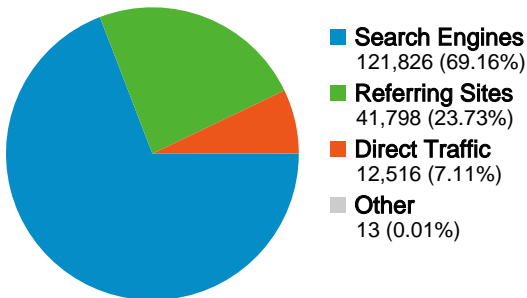

Traffic Sources Overview

All Traffic Sources

Source/Medium	Visits	% visits
google / organic	111,697	63.41%
download.srv.cs.cmu.edu /	15,190	8.62%
(direct) / (none)	12,516	7.11%
en.wikipedia.org / referral	6,285	3.57%
lifehacker.com / referral	4,890	2.78%