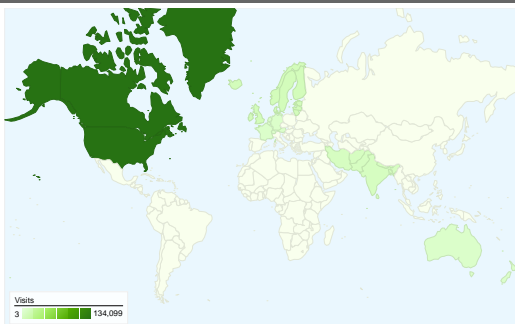

Site Usage

176,153 Visits

235,082 Pageviews

1.33 Pages/Visit

83.16% Bounce Rate

00:00:49 Avg. Time on Site

88.06% % New Visits

Visitors Overview

Visitors
159,837

Top Content

URL	Pageviews	% visits
/~robins/quotes.html	126,445	53.79%
/~robins/Randy/	41,852	17.80%
/~robins/Randy_Time_Manage	15,416	6.56%
/~robins/Randy_Time_Manage	14,206	6.04%
/~robins/TM_slides.html	8,594	3.66%

Traffic Sources Overview

All Traffic Sources

Source/Medium	Visits	% visits
google / organic	111,697	63.41%
download.srv.cs.cmu.edu /	15,190	8.62%
(direct) / (none)	12,516	7.11%
en.wikipedia.org / referral	6,285	3.57%
lifehacker.com / referral	4,890	2.78%

Map Overlay world

Referring Sites

Source	Visits	% visits
download.srv.cs.cmu.edu	15,190	36.34%
en.wikipedia.org	6,285	15.04%
lifehacker.com	4,890	11.70%
video.google.com	4,545	10.87%
thelastlecture.com	1,212	2.90%