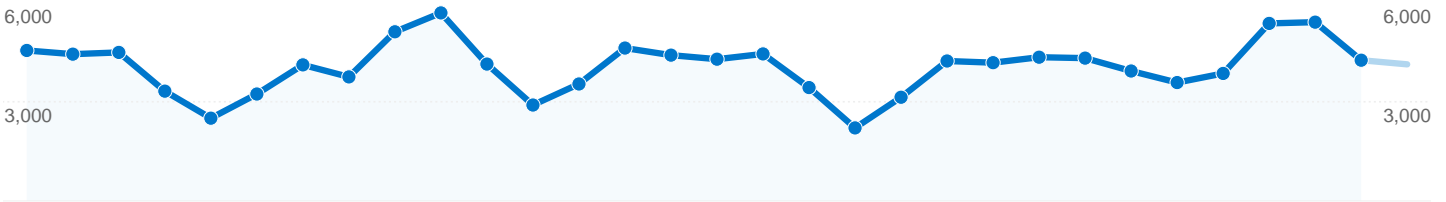

Search sent 121,826 total visits via 15 sources

Site Usage

Source	Visits	Pages/Visit	Avg. Time on Site	% New Visits	Bounce Rate
Visits 121,826 % of Site Total: 69.16%	Pages/Visit 1.15 Site Avg: 1.33 (-13.99%)	Avg. Time on Site 00:00:26 Site Avg: 00:00:49 (-46.68%)	% New Visits 90.83% Site Avg: 88.06% (3.14%)	Bounce Rate 92.53% Site Avg: 83.16% (11.26%)	
google	111,697	1.15	00:00:26	90.85%	92.60%
ask	4,187	1.12	00:00:28	91.95%	92.83%
aol	1,951	1.15	00:00:35	88.83%	90.31%
yahoo	1,156	1.07	00:00:21	86.68%	94.72%
msn	998	1.19	00:00:22	92.08%	90.98%
live	886	1.25	00:00:31	91.99%	88.49%
search	794	1.18	00:00:28	90.18%	90.18%
netscape	112	1.17	00:00:12	92.86%	89.29%
cnn	23	1.83	00:00:52	86.96%	69.57%
mamma	10	1.00	00:00:00	80.00%	100.00%
alice	4	1.50	00:00:24	75.00%	75.00%
seznam	3	1.33	00:00:24	66.67%	66.67%
altavista	2	1.50	00:09:13	100.00%	50.00%
yandex	2	1.50	00:00:20	100.00%	50.00%
alltheweb	1	1.00	00:00:00	0.00%	100.00%

1 - 15 of 15