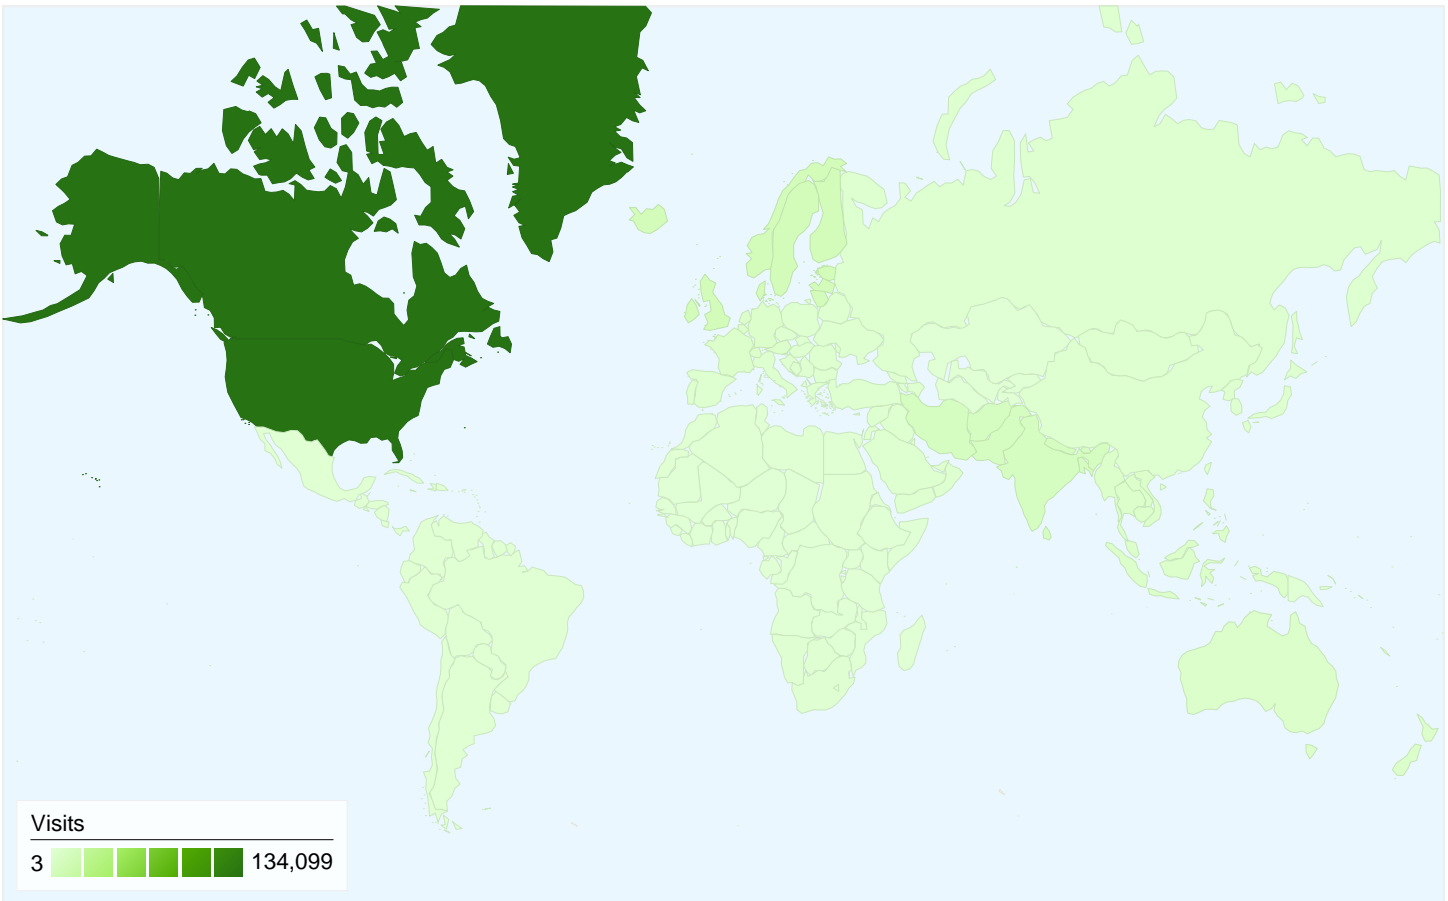

Map Overlay world

Map Overlay world

Search Engines

Source	Visits	% visits
google	111,697	91.69%
ask	4,187	3.44%
aol	1,951	1.60%
yahoo	1,156	0.95%
msn	998	0.82%

Keywords

Keyword	Visits	% visits
quotes	34,826	28.59%
famous quotes	29,643	24.33%
good quotes	11,589	9.51%
quotes by famous people	2,662	2.19%
randy pausch	2,552	2.09%

159,837 people visited this site

-  **176,153** Visits
-  **159,837** Absolute Unique Visitors
-  **235,082** Pageviews
-  **1.33** Average Pageviews
-  **00:00:49** Time on Site
-  **83.16%** Bounce Rate
-  **88.11%** New Visits

All traffic sources sent a total of 176,153 visits

-  7.11% Direct Traffic
-  23.73% Referring Sites
-  69.16% Search Engines

Top Traffic Sources

Sources	Visits	% visits	Keywords	Visits	% visits
google (organic)	111,697	63.41%	quotes	34,826	28.59%
download.srv.cs.cmu.edu	15,190	8.62%	famous quotes	29,643	24.33%
(direct) ((none))	12,516	7.11%	good quotes	11,589	9.51%
en.wikipedia.org (referral)	6,285	3.57%	quotes by famous people	2,662	2.19%
lifehacker.com (referral)	4,890	2.78%	randy pausch	2,552	2.09%

176,153 visits came from 24 sub continent regions

Site Usage

Visits	Pages/Visit	Avg. Time on Site	% New Visits	Bounce Rate	
176,153 % of Site Total: 100.00%	1.33 Site Avg: 1.33 (0.00%)	00:00:49 Site Avg: 00:00:49 (0.00%)	88.11% Site Avg: 88.06% (0.06%)	83.16% Site Avg: 83.16% (0.00%)	
Sub Continent Region	Visits	Pages/Visit	Avg. Time on Site	% New Visits	Bounce Rate
Northern America	134,099	1.34	00:00:51	88.62%	83.34%
Northern Europe	10,262	1.24	00:00:32	89.86%	86.15%
Southern Asia	7,623	1.21	00:00:36	87.43%	88.81%
Western Europe	4,290	1.59	00:01:04	84.92%	65.29%
Australia and New Zealand	4,228	1.23	00:00:38	89.78%	86.45%
South-Eastern Asia	3,842	1.31	00:00:52	85.71%	83.81%
Southern Europe	2,228	1.49	00:01:02	84.56%	75.67%
Western Asia	2,152	1.28	00:00:43	87.17%	85.83%
Eastern Asia	2,036	1.66	00:01:28	76.87%	69.84%
Eastern Europe	1,589	1.34	00:00:43	73.69%	83.32%