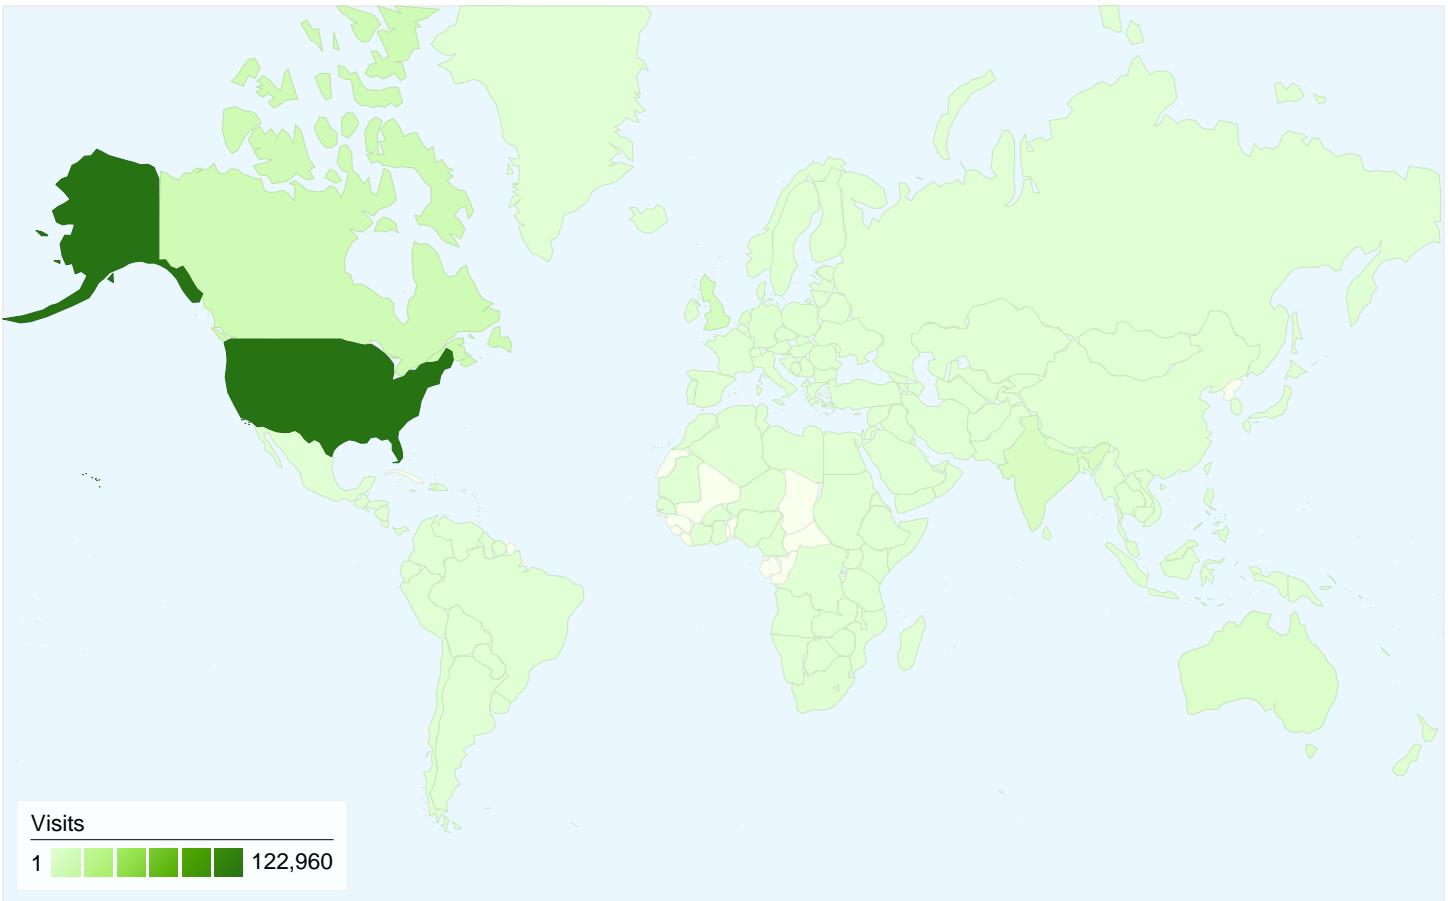

176,153 visits came from 191 countries/territories

Site Usage

Visits	Pages/Visit	Avg. Time on Site	% New Visits	Bounce Rate	
176,153 % of Site Total: 100.00%	1.33 Site Avg: 1.33 (0.00%)	00:00:49 Site Avg: 00:00:49 (0.00%)	88.11% Site Avg: 88.06% (0.06%)	83.16% Site Avg: 83.16% (0.00%)	
Country/Territory	Visits	Pages/Visit	Avg. Time on Site	% New Visits	Bounce Rate
United States	122,960	1.34	00:00:50	88.60%	83.17%
Canada	11,119	1.29	00:00:56	88.94%	85.21%
United Kingdom	7,912	1.22	00:00:30	90.77%	87.17%
India	6,627	1.20	00:00:35	87.37%	89.14%
Australia	3,493	1.22	00:00:37	90.15%	87.06%
Germany	1,945	1.80	00:01:13	81.18%	52.19%
Philippines	1,445	1.16	00:00:28	91.35%	90.38%
Netherlands	1,198	1.28	00:00:53	90.65%	84.06%
Singapore	995	1.43	00:01:02	81.41%	76.58%
South Africa	795	1.27	00:00:49	85.03%	86.67%