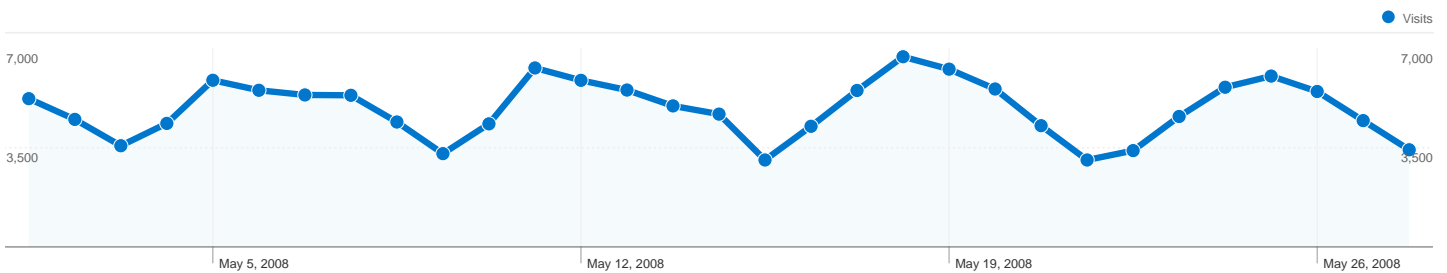

All traffic sources sent 151,033 visits via 914 sources and mediums

Site Usage

Source/Medium	Visits	Pages/Visit	Avg. Time on Site	% New Visits	Bounce Rate
Visits 151,033 % of Site Total: 100.00%	Pages/Visit 1.25 Site Avg: 1.25 (0.00%)	Avg. Time on Site 00:00:40 Site Avg: 00:00:40 (0.00%)	% New Visits 87.78% Site Avg: 87.74% (0.05%)	Bounce Rate 88.04% Site Avg: 88.04% (0.00%)	
google / organic	107,897	1.12	00:00:23	90.72%	93.60%
download.srv.cs.cmu.edu / referral	10,104	2.15	00:02:47	72.73%	54.77%
(direct) / (none)	8,481	1.40	00:01:11	70.94%	80.25%
en.wikipedia.org / referral	7,589	1.25	00:00:50	88.38%	84.79%
ask / organic	3,267	1.13	00:00:19	92.19%	92.44%
aol / organic	1,813	1.14	00:00:30	89.96%	91.51%
lifehacker.com / referral	978	2.66	00:01:13	85.58%	1.84%
msn / organic	967	1.17	00:00:30	91.73%	91.62%
live / organic	848	1.25	00:00:24	91.39%	90.68%
thelastlecture.com / referral	838	1.69	00:02:38	79.00%	68.62%
search / organic	773	1.12	00:00:21	90.82%	92.24%
images.google.com / referral	653	1.74	00:00:33	95.10%	39.51%
video.google.com / referral	501	1.81	00:02:04	59.08%	64.07%
youtube.com / referral	335	2.09	00:03:27	65.07%	58.51%
stumbleupon.com / referral	318	1.07	00:00:12	99.37%	93.08%
google.com / referral	287	1.28	00:00:40	82.58%	81.88%
spreuken.startkabel.nl / referral	243	1.09	00:00:17	94.24%	93.83%
search.mywebsearch.com / referral	225	1.11	00:00:18	90.22%	92.89%
dogpile.com / referral	191	1.26	00:00:48	90.58%	86.39%
blip.tv / referral	152	1.84	00:01:50	73.03%	62.50%
winzy.com / referral	136	1.01	00:00:06	95.59%	97.79%
b92.net / referral	106	1.01	> 00:00:00	95.28%	99.06%