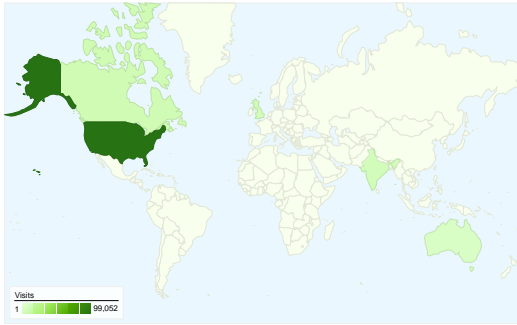

Map Overlay world