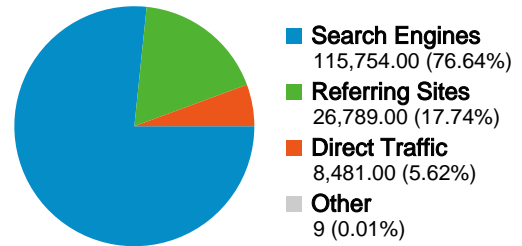

### Search Engines

Source	Visits	% visits
google	107,899	93.21%
ask	3,267	2.82%
aol	1,813	1.57%
msn	967	0.84%
live	848	0.73%

### Keywords

Keyword	Visits	% visits
quotes	37,378	32.29%
famous quotes	25,634	22.15%
good quotes	11,662	10.07%
quotes by famous people	2,472	2.14%
famous quote	2,240	1.94%

**137,700 people visited this site**

-  **151,033** Visits
-  **137,700** Absolute Unique Visitors
-  **188,055** Pageviews
-  **1.25** Average Pageviews
-  **00:00:40** Time on Site
-  **88.04%** Bounce Rate
-  **87.78%** New Visits

**Technical Profile**

All traffic sources sent a total of 151,033 visits

-  5.62% Direct Traffic
-  17.74% Referring Sites
-  76.64% Search Engines