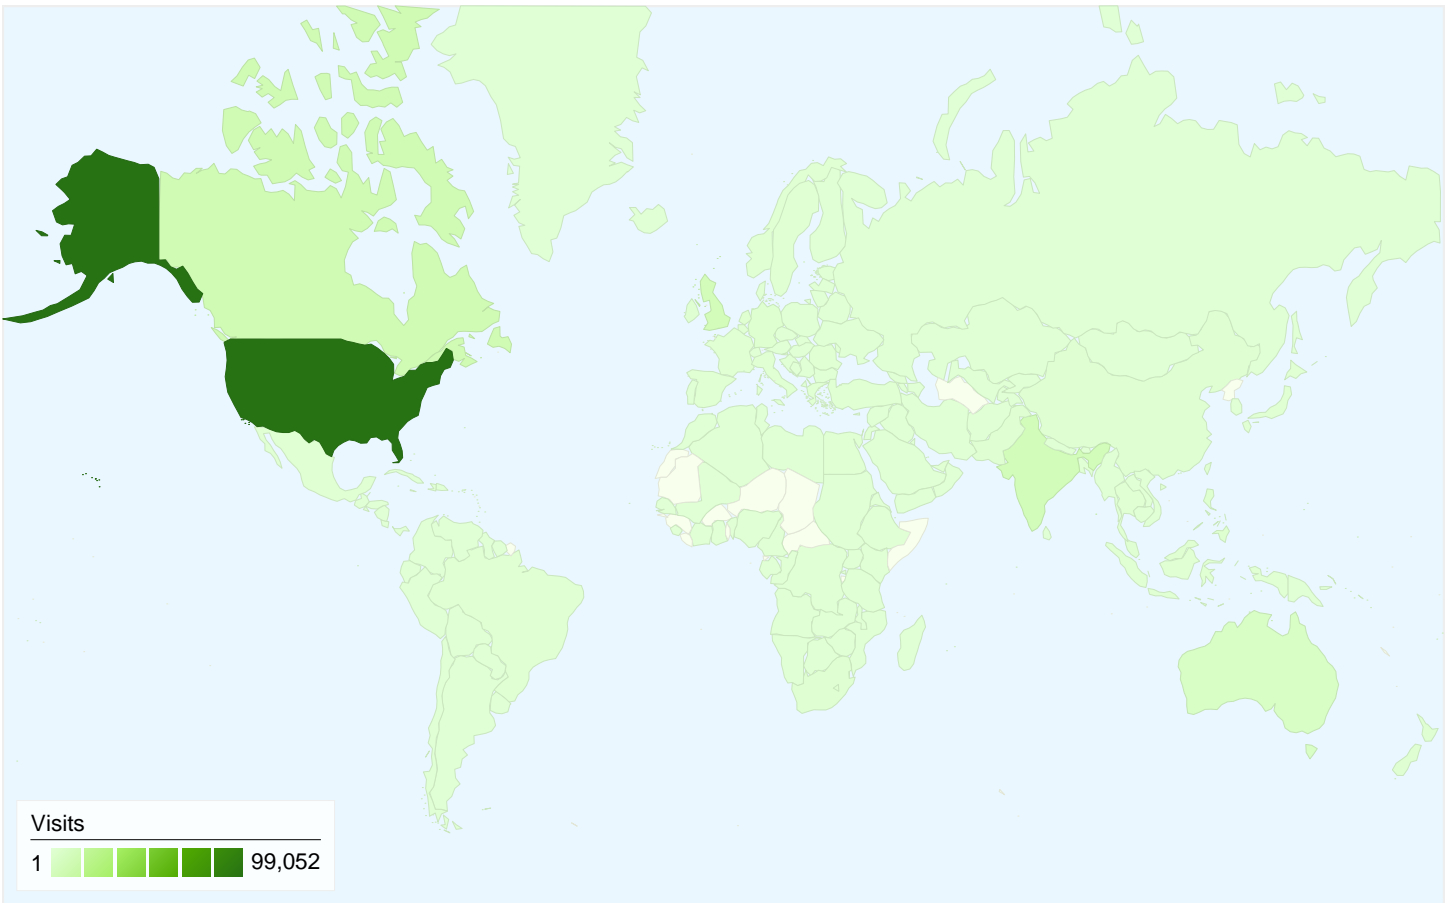

All traffic sources sent a total of 151,033 visits

-  5.62% Direct Traffic
-  17.74% Referring Sites
-  76.64% Search Engines

Keywords	Visits	% visits
quotes	37,378	32.29%
famous quotes	25,634	22.15%
good quotes	11,662	10.07%
quotes by famous people	2,472	2.14%
famous quote	2,240	1.94%

151,033 visits came from 23 sub continent regions

## 151,033 visits came from 190 countries/territories