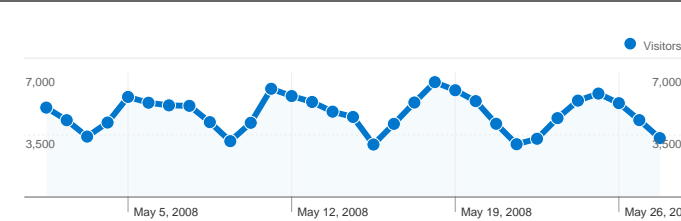

**Site Usage**

**151,033** Visits

**188,055** Pageviews

**1.25** Pages/Visit

**88.04%** Bounce Rate

**00:00:40** Avg. Time on Site

**87.74%** % New Visits

**Visitors Overview**

**Visitors**  
**137,700**

**Top Content**

URL	Pageviews	% visits
/~robins/quotes.html	121,433	64.57%
/~robins/Randy/	27,637	14.70%
/~robins/Randy_Time_Manage	6,875	3.66%
/~robins/Randy_Time_Manage	6,012	3.20%
/~robins/Randy_GMA_2008.ht	3,336	1.77%