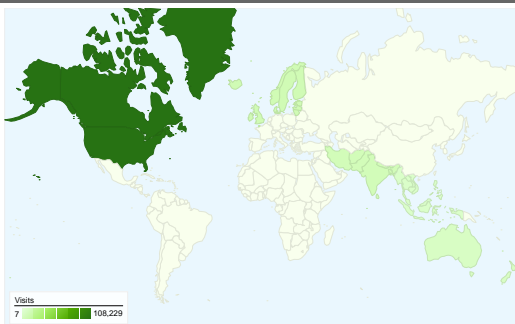

**Visitors**  
**137,700**

**Top Content**

URL	Pageviews	% visits
/~robins/quotes.html	121,433	64.57%
/~robins/Randy/	27,637	14.70%
/~robins/Randy_Time_Manage	6,875	3.66%
/~robins/Randy_Time_Manage	6,012	3.20%
/~robins/Randy_GMA_2008.ht	3,336	1.77%

**Map Overlay world**

**Referring Sites**

Source	Visits	% visits
download.srv.cs.cmu.edu	10,104	37.72%
en.wikipedia.org	7,589	28.33%
lifelacker.com	978	3.65%
thelastlecture.com	838	3.13%
images.google.com	653	2.44%

All traffic sources sent a total of 151,033 visits

-  5.62% Direct Traffic
-  17.74% Referring Sites
-  76.64% Search Engines