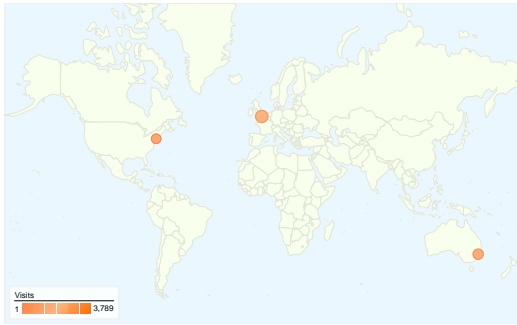

Map Overlay world

Search Engines

Source	Visits	% visits
google	107,899	93.21%
ask	3,267	2.82%
aol	1,813	1.57%
msn	967	0.84%
live	848	0.73%

Keywords

Keyword	Visits	% visits
quotes	37,378	32.29%
famous quotes	25,634	22.15%
good quotes	11,662	10.07%
quotes by famous people	2,472	2.14%
famous quote	2,240	1.94%