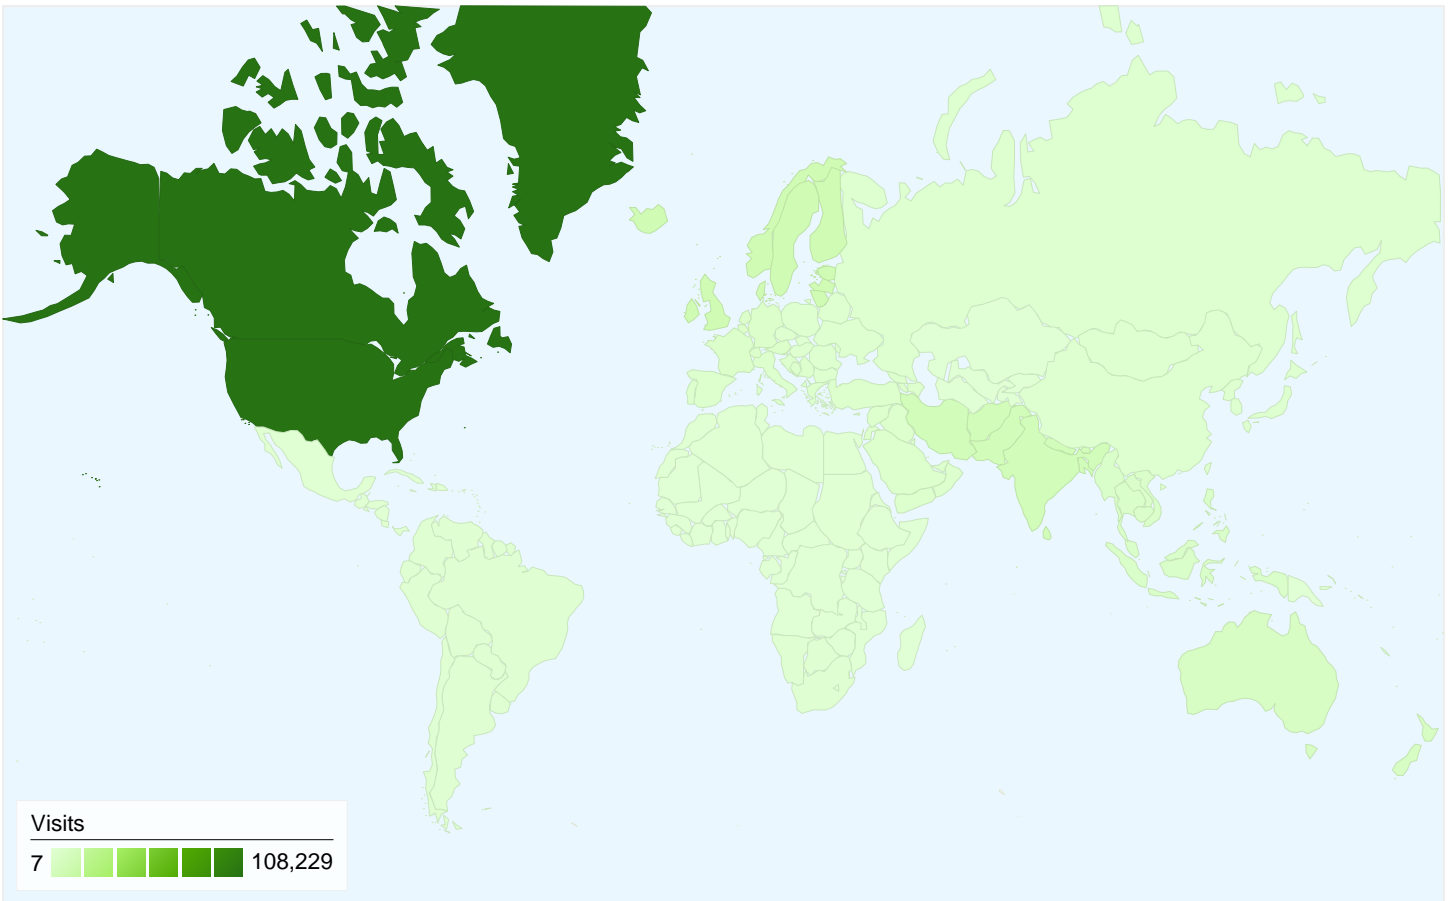

All traffic sources sent a total of 151,033 visits

-  5.62% Direct Traffic
-  17.74% Referring Sites
-  76.64% Search Engines

Keywords	Visits	% visits
quotes	37,378	32.29%
famous quotes	25,634	22.15%
good quotes	11,662	10.07%
quotes by famous people	2,472	2.14%
famous quote	2,240	1.94%

151,033 visits came from 23 sub continent regions

## 151,033 visits came from 190 countries/territories

## 151,033 visits came from 10,639 cities