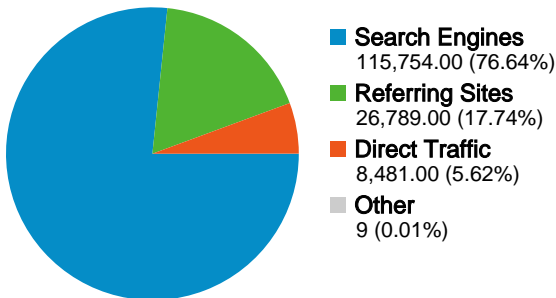

Traffic Sources Overview

All Traffic Sources

Source/Medium	Visits	% visits
google / organic	107,897	71.44%
download.srv.cs.cmu.edu /	10,104	6.69%
(direct) / (none)	8,481	5.62%
en.wikipedia.org / referral	7,589	5.02%
ask / organic	3,267	2.16%