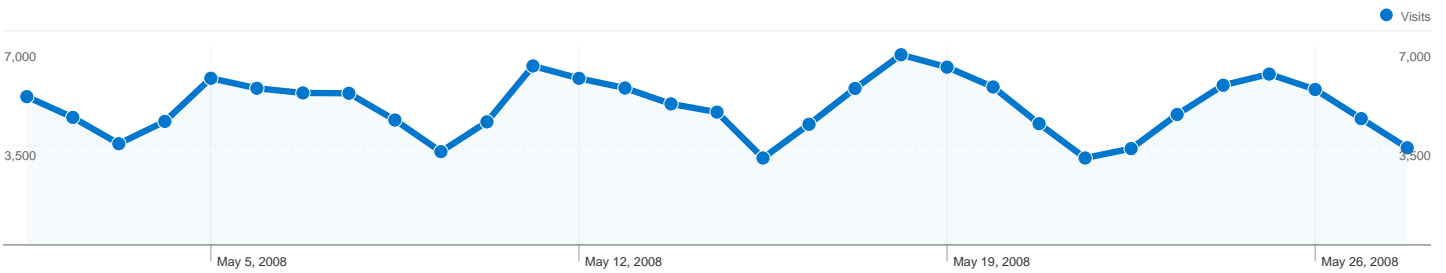

All traffic sources sent a total of 151,033 visits

- 5.62% Direct Traffic
- 17.74% Referring Sites
- 76.64% Search Engines