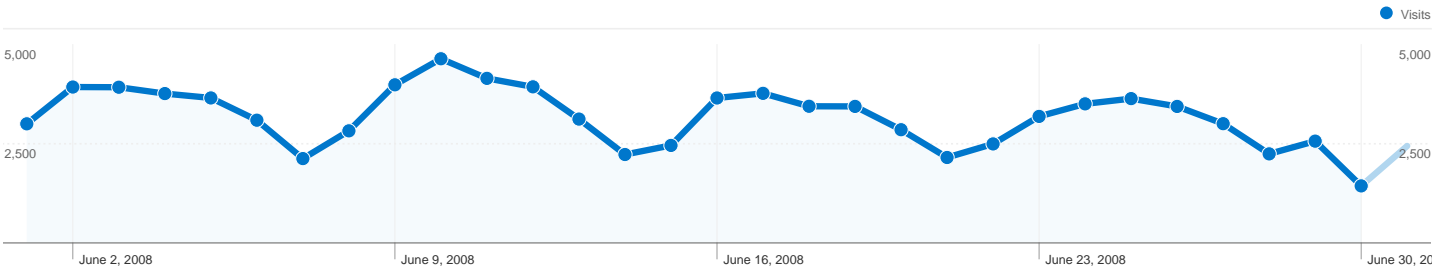

Search sent 95,692 total visits via 15 sources

Site Usage

Visits 95,692 % of Site Total: 77.23%	Pages/Visit 1.11 Site Avg: 1.20 (-7.03%)	Avg. Time on Site 00:00:22 Site Avg: 00:00:34 (-35.30%)	% New Visits 90.38% Site Avg: 87.99% (2.71%)	Bounce Rate 93.91% Site Avg: 90.06% (4.28%)	
Source	Visits	Pages/Visit	Avg. Time on Site	% New Visits	Bounce Rate
google	88,270	1.11	00:00:22	90.35%	94.11%
ask	2,506	1.10	00:00:24	90.98%	93.26%
aol	1,664	1.12	00:00:32	88.22%	91.71%
msn	932	1.20	00:00:36	91.85%	89.48%
yahoo	781	1.18	00:00:32	90.65%	89.88%
live	751	1.21	00:00:25	92.01%	89.48%
search	659	1.10	00:00:23	93.93%	93.02%
netscape	86	1.09	00:00:13	86.05%	93.02%
cnn	14	1.36	00:00:20	78.57%	78.57%
mamma	12	1.33	00:00:28	66.67%	75.00%
yandex	12	1.08	00:00:14	75.00%	91.67%
altavista	2	1.00	00:00:00	50.00%	100.00%
alice	1	6.00	00:03:38	100.00%	0.00%
baidu	1	4.00	00:51:01	100.00%	0.00%
terra	1	3.00	00:01:53	100.00%	0.00%

1 - 15 of 15