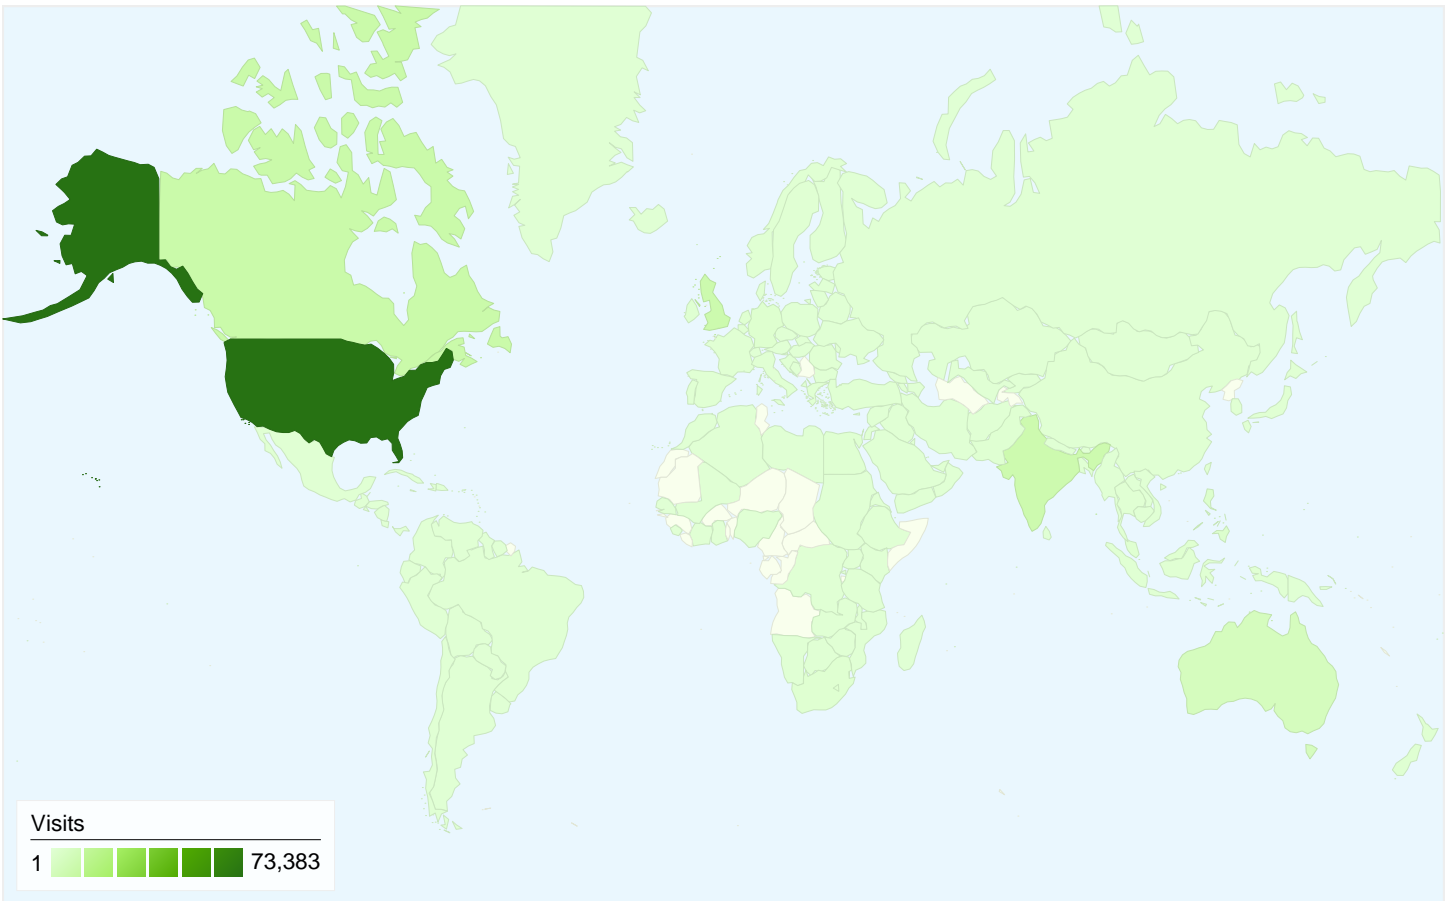

All traffic sources sent a total of 123,907 visits

-  **5.32%** Direct Traffic
-  **17.44%** Referring Sites
-  **77.23%** Search Engines

## Top Traffic Sources

Sources	Visits	% visits	Keywords	Visits	% visits
google (organic)	88,270	71.24%	quotes	26,891	28.10%
en.wikipedia.org (referral)	7,724	6.23%	famous quotes	22,908	23.94%
(direct) ((none))	6,592	5.32%	good quotes	10,506	10.98%
download.srv.cs.cmu.edu	6,330	5.11%	quotes by famous people	2,015	2.11%
ask (organic)	2,506	2.02%	famous quote	1,831	1.91%

## 123,907 visits came from 23 sub continent regions

## 123,907 visits came from 178 countries/territories