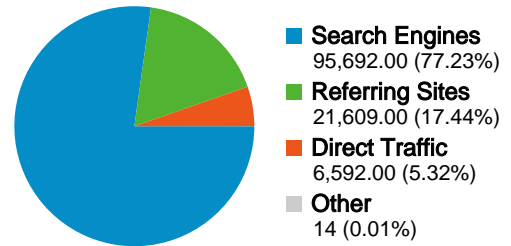

### Search Engines

Source	Visits	% visits
google	88,270	92.24%
ask	2,506	2.62%
aol	1,664	1.74%
msn	932	0.97%
yahoo	781	0.82%

### Keywords

Keyword	Visits	% visits
quotes	26,891	28.10%
famous quotes	22,908	23.94%
good quotes	10,506	10.98%
quotes by famous people	2,015	2.11%
famous quote	1,831	1.91%

**113,683 people visited this site**

-  **123,907** Visits
-  **113,683** Absolute Unique Visitors
-  **148,071** Pageviews
-  **1.20** Average Pageviews
-  **00:00:34** Time on Site
-  **90.06%** Bounce Rate
-  **88.03%** New Visits

**Technical Profile**

All traffic sources sent a total of 123,907 visits

-  **5.32%** Direct Traffic
-  **17.44%** Referring Sites
-  **77.23%** Search Engines