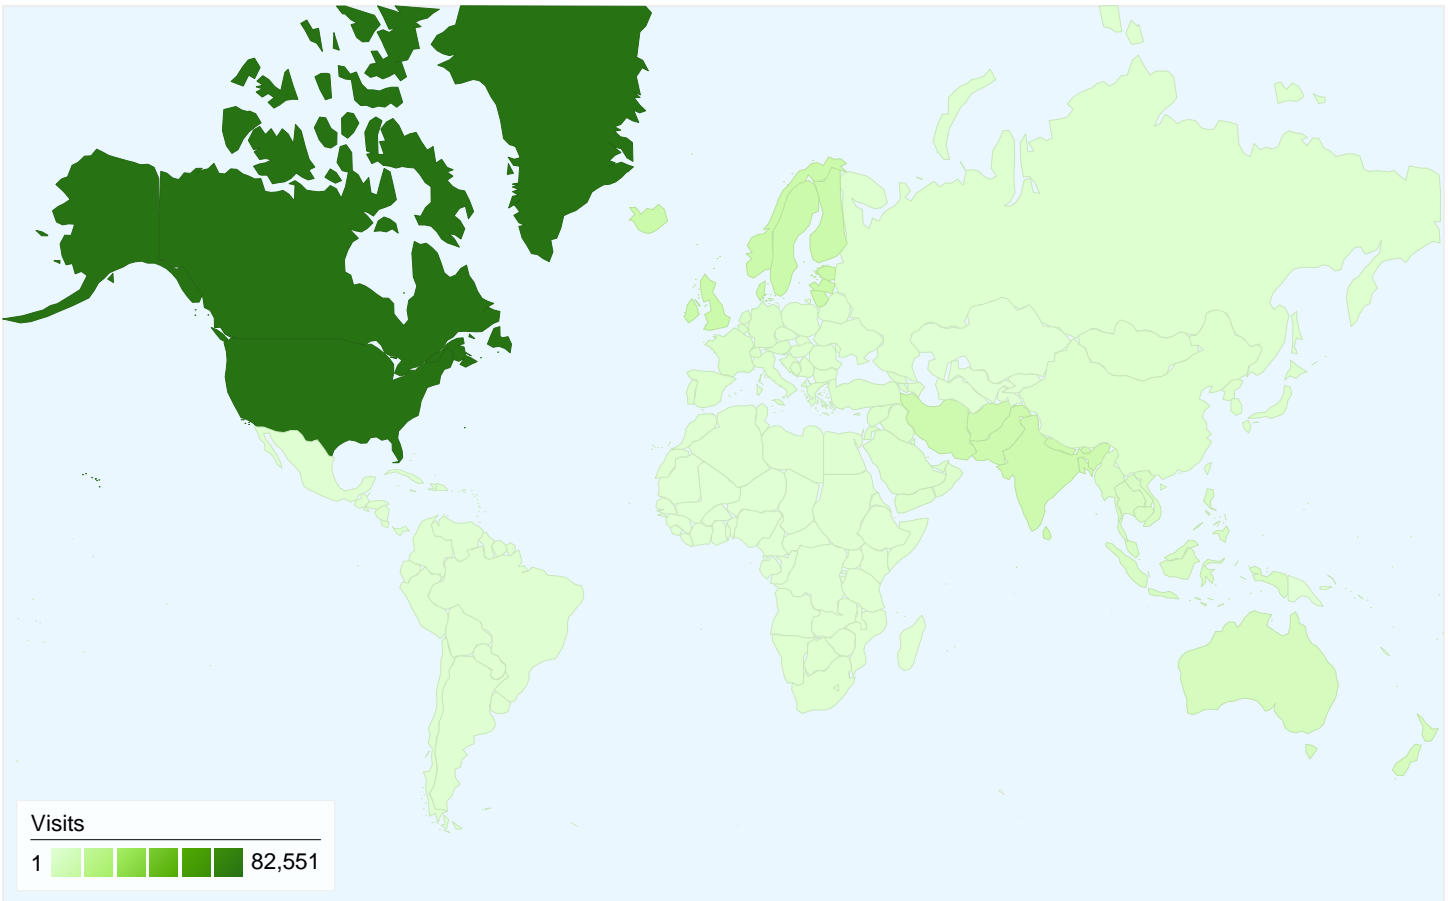

### Keywords

Keyword	Visits	% visits
quotes	26,891	28.10%
famous quotes	22,908	23.94%
good quotes	10,506	10.98%
quotes by famous people	2,015	2.11%
famous quote	1,831	1.91%

**113,683 people visited this site**

All traffic sources sent a total of 123,907 visits

-  **5.32%** Direct Traffic
-  **17.44%** Referring Sites
-  **77.23%** Search Engines

## 123,907 visits came from 23 sub continent regions

## 123,907 visits came from 178 countries/territories