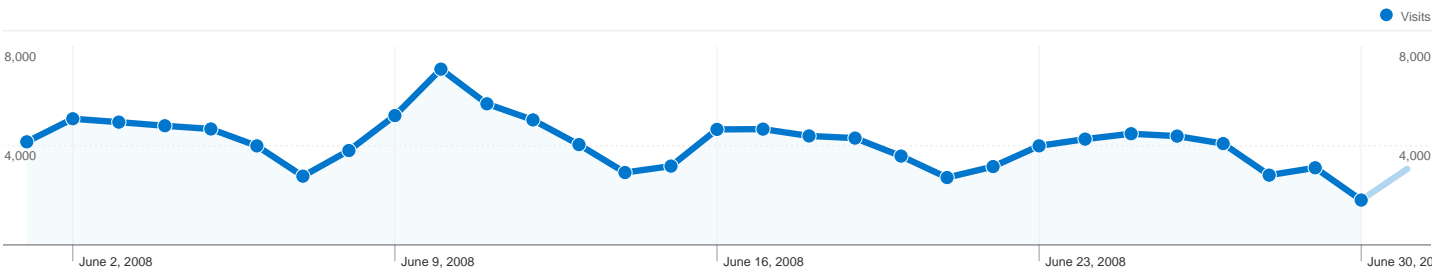

All traffic sources sent a total of 123,907 visits

- **5.32%** Direct Traffic
- **17.44%** Referring Sites
- **77.23%** Search Engines