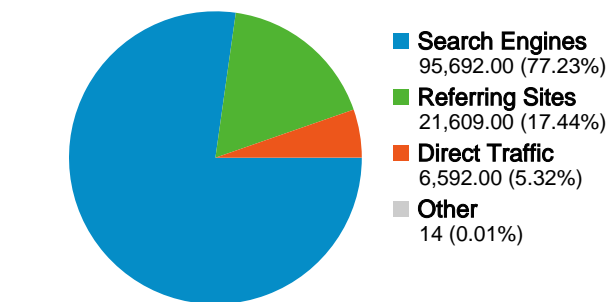

Traffic Sources Overview

All Traffic Sources

Source/Medium	Visits	% visits
google / organic	88,270	71.24%
en.wikipedia.org / referral	7,724	6.23%
(direct) / (none)	6,592	5.32%
download.srv.cs.cmu.edu /	6,330	5.11%
ask / organic	2,506	2.02%