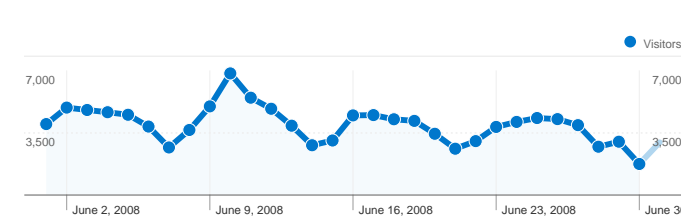

**Site Usage**

**123,907** Visits

**90.06%** Bounce Rate

**148,071** Pageviews

**00:00:34** Avg. Time on Site

**1.20** Pages/Visit

**87.99%** % New Visits

**Visitors Overview**

**Visitors**  
**113,683**

**Top Content**

URL	Pageviews	% visits
/~robins/quotes.html	100,015	67.55%
/~robins/Randy/	18,062	12.20%
/~robins/Randy_Time_Manage	4,505	3.04%
/~robins/Randy_GMA_2008.ht	3,897	2.63%
/~robins/Randy_Graduation_20	3,432	2.32%