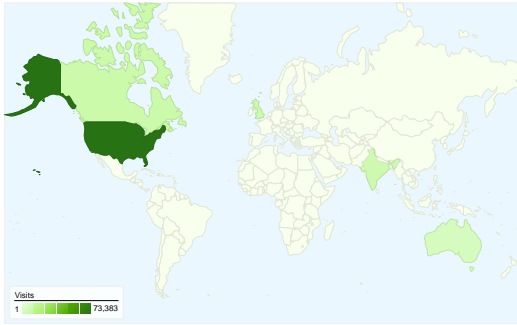

Map Overlay world