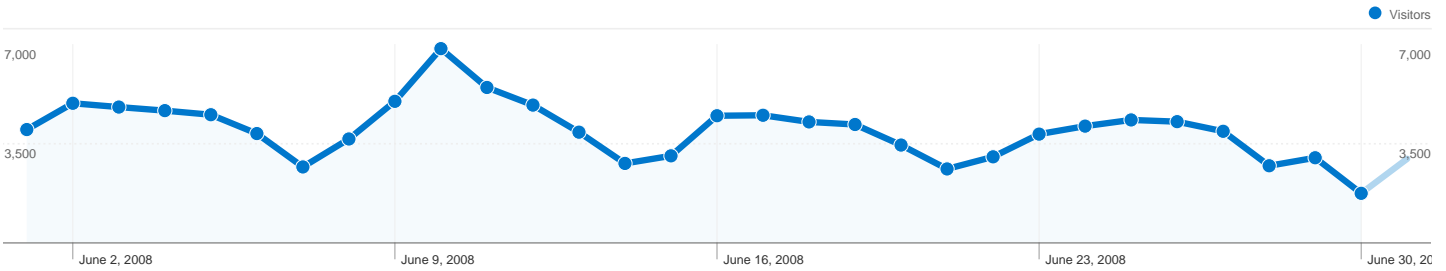

### Map Overlay world

### Search Engines

Source	Visits	% visits
google	88,270	92.24%
ask	2,506	2.62%
aol	1,664	1.74%
msn	932	0.97%
yahoo	781	0.82%

### Keywords

Keyword	Visits	% visits
quotes	26,891	28.10%
famous quotes	22,908	23.94%
good quotes	10,506	10.98%
quotes by famous people	2,015	2.11%
famous quote	1,831	1.91%

**113,683 people visited this site**