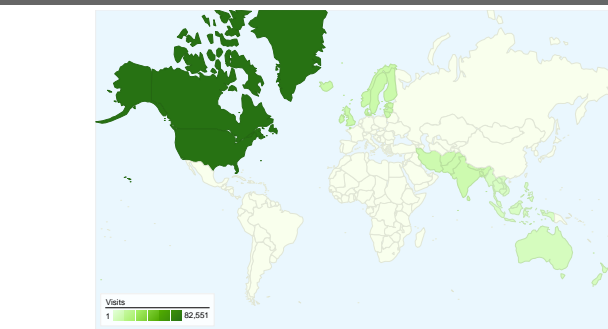

**Visitors**  
**113,683**

**Top Content**

URL	Pageviews	% visits
/~robins/quotes.html	100,015	67.55%
/~robins/Randy/	18,062	12.20%
/~robins/Randy_Time_Manage	4,505	3.04%
/~robins/Randy_GMA_2008.ht	3,897	2.63%
/~robins/Randy_Graduation_20	3,432	2.32%

**Map Overlay world**

**Referring Sites**

Source	Visits	% visits
en.wikipedia.org	7,724	35.74%
download.srv.cs.cmu.edu	6,330	29.29%
video.google.com	817	3.78%
thelastlecture.com	530	2.45%
images.google.com	502	2.32%