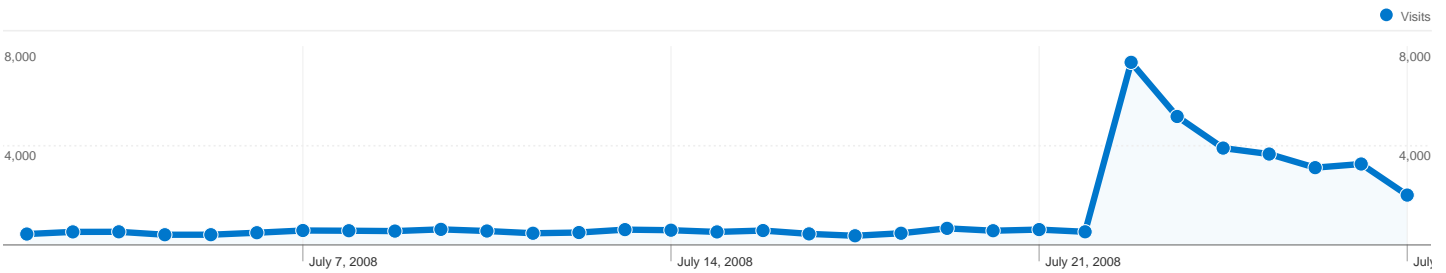

Referring sites sent 41,184 visits via 886 sources

Site Usage

Source	Visits	Pages/Visit	Avg. Time on Site	% New Visits	Bounce Rate
Visits 41,184 % of Site Total: 25.70%					
Pages/Visit 1.55 Site Avg: 1.33 (17.25%)					
Avg. Time on Site 00:01:35 Site Avg: 00:00:56 (70.95%)					
% New Visits 84.75% Site Avg: 87.13% (-2.73%)					
Bounce Rate 72.61% Site Avg: 84.11% (-13.67%)					
Source	Visits	Pages/Visit	Avg. Time on Site	% New Visits	Bounce Rate
en.wikipedia.org	15,743	1.17	00:00:43	93.11%	88.46%
download.srv.cs.cmu.edu	11,817	1.94	00:02:44	76.42%	61.06%
video.google.com	1,748	1.93	00:02:37	76.66%	57.27%
images.google.com	1,136	1.68	00:00:44	95.95%	47.71%
youtube.com	1,038	1.98	00:03:34	80.92%	56.55%
thelastlecture.com	871	1.52	00:01:22	78.53%	74.05%
lifehacker.com	634	2.66	00:01:28	86.28%	1.74%
virginia.edu	553	1.61	00:01:49	78.30%	70.89%
spreuken.startkabel.nl	358	1.08	00:00:18	96.65%	94.97%
google.com	335	1.44	00:01:21	75.82%	77.01%
stumbleupon.com	294	1.62	00:01:30	92.52%	44.56%
heise.de	261	1.22	00:00:54	92.34%	84.67%
it.wikipedia.org	249	1.10	00:00:15	97.59%	94.38%
viddler.com	232	2.53	00:02:05	77.16%	15.95%
cuil.com	224	2.01	00:02:42	80.80%	54.91%
search.mywebsearch.com	224	1.19	00:00:33	89.73%	88.39%
blip.tv	165	1.84	00:02:09	76.36%	65.45%
my.att.net	155	1.32	00:01:19	90.32%	78.71%
news.ycombinator.com	141	1.19	00:00:37	53.19%	87.94%
searchservice.myspace.com	111	1.05	00:00:06	97.30%	96.40%
search.myway.com	95	1.49	00:01:24	88.42%	81.05%
dogpile.com	88	1.26	00:00:29	75.00%	84.09%