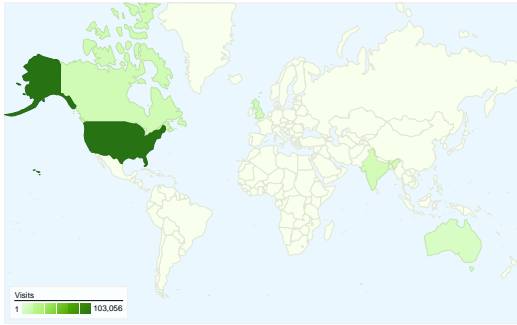

Visitors
144,822

Top Content

URL	Pageviews	% visits
/~robins/quotes.html	94,594	44.53%
/~robins/Randy/	62,194	29.28%
/~robins/Randy_Time_Manage	11,792	5.55%
/~robins/Randy_Graduation_20	7,387	3.48%
/~robins/Randy_Time_Manage	6,414	3.02%

Traffic Sources Overview

All Traffic Sources

Source/Medium	Visits	% visits
google / organic	102,700	64.08%
en.wikipedia.org / referral	15,743	9.82%
download.srv.cs.cmu.edu /	11,817	7.37%
(direct) / (none)	9,192	5.74%
aol / organic	2,346	1.46%

Map Overlay world

Referring Sites

Source	Visits	% visits
en.wikipedia.org	15,743	38.23%
download.srv.cs.cmu.edu	11,817	28.69%
video.google.com	1,748	4.24%
images.google.com	1,136	2.76%
youtube.com	1,038	2.52%

Map Overlay world

Map Overlay world

Search Engines

Source	Visits	% visits
google	102,700	93.47%
aol	2,346	2.14%
ask	2,182	1.99%
search	940	0.86%
live	705	0.64%

Keywords

Keyword	Visits	% visits
quotes	30,640	27.89%
randy pausch	17,017	15.49%
famous quotes	16,415	14.94%
good quotes	9,826	8.94%
quotes by famous people	1,809	1.65%