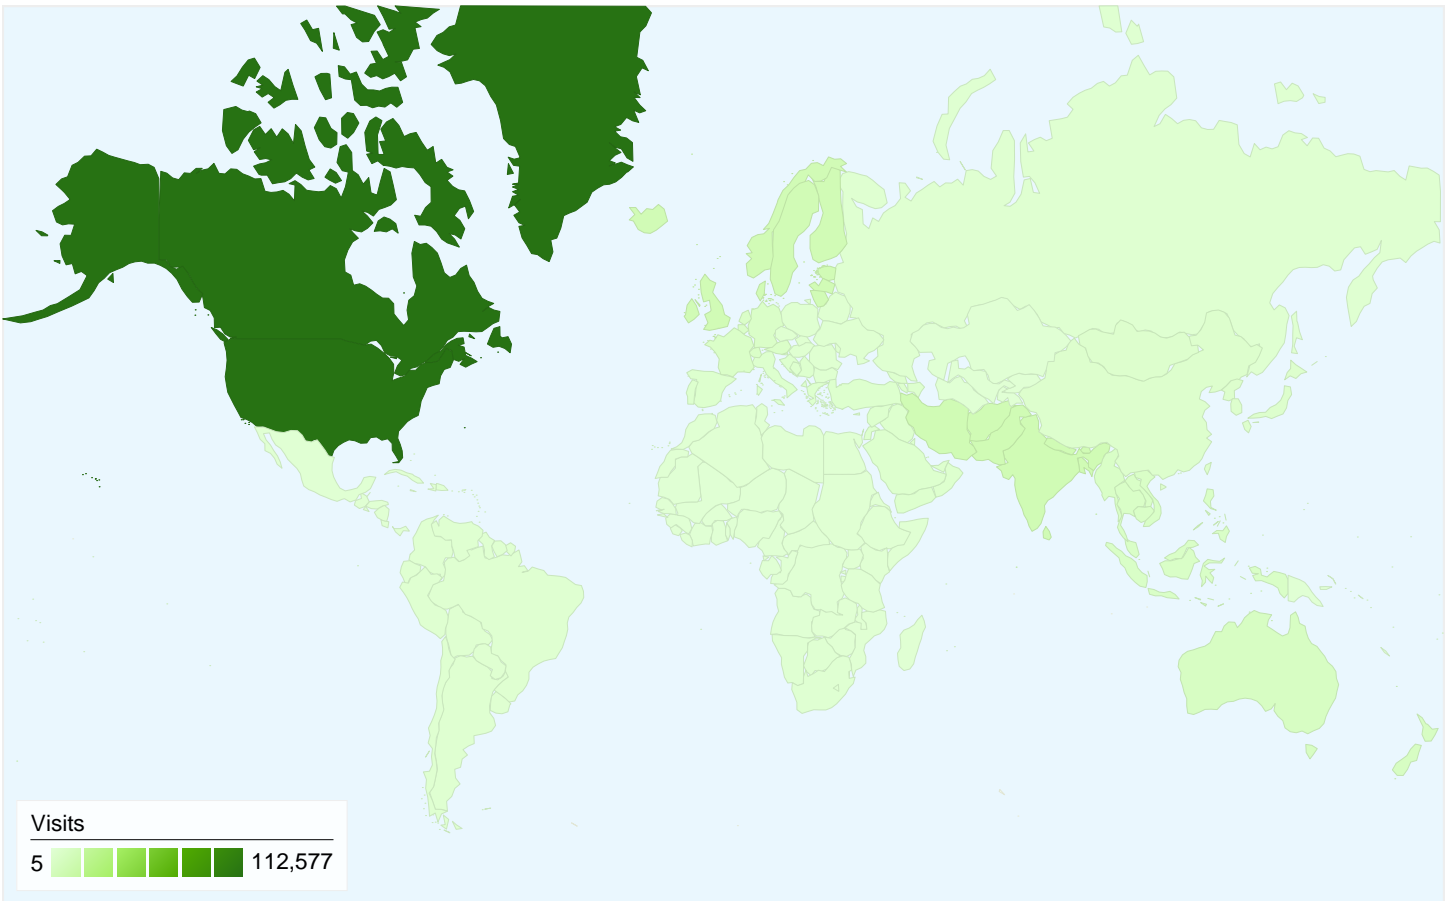

Map Overlay world

Map Overlay world

Search Engines

Source	Visits	% visits
google	102,700	93.47%
aol	2,346	2.14%
ask	2,182	1.99%
search	940	0.86%
live	705	0.64%

Keywords

Keyword	Visits	% visits
quotes	30,640	27.89%
randy pausch	17,017	15.49%
famous quotes	16,415	14.94%
good quotes	9,826	8.94%
quotes by famous people	1,809	1.65%

144,822 people visited this site

-  **160,270 Visits**
-  **144,822 Absolute Unique Visitors**
-  **212,432 Pageviews**
-  **1.33 Average Pageviews**
-  **00:00:56 Time on Site**
-  **84.11% Bounce Rate**
-  **87.19% New Visits**

All traffic sources sent a total of 160,270 visits

-  5.74% Direct Traffic
-  25.70% Referring Sites
-  68.56% Search Engines

Top Traffic Sources

Sources	Visits	% visits	Keywords	Visits	% visits
google (organic)	102,700	64.08%	quotes	30,640	27.89%
en.wikipedia.org (referral)	15,743	9.82%	randy pausch	17,017	15.49%
download.srv.cs.cmu.edu	11,817	7.37%	famous quotes	16,415	14.94%
(direct) ((none))	9,192	5.74%	good quotes	9,826	8.94%
aol (organic)	2,346	1.46%	quotes by famous people	1,809	1.65%

160,270 visits came from 23 sub continent regions

Site Usage

Visits	Pages/Visit	Avg. Time on Site	% New Visits	Bounce Rate	
160,270 % of Site Total: 100.00%	1.33 Site Avg: 1.33 (0.00%)	00:00:56 Site Avg: 00:00:56 (0.00%)	87.19% Site Avg: 87.13% (0.07%)	84.11% Site Avg: 84.11% (0.00%)	
Sub Continent Region	Visits	Pages/Visit	Avg. Time on Site	% New Visits	Bounce Rate
Northern America	112,577	1.35	00:00:58	87.51%	82.92%
Southern Asia	10,443	1.17	00:00:37	86.11%	90.20%
Northern Europe	10,054	1.16	00:00:34	89.31%	90.71%
Australia and New Zealand	5,820	1.21	00:00:38	88.59%	89.60%
South-Eastern Asia	4,594	1.30	00:00:56	87.42%	86.61%
Western Europe	4,189	1.46	00:01:20	82.76%	78.63%
Eastern Asia	2,519	1.66	00:01:48	79.83%	72.13%
Western Asia	2,292	1.24	00:00:47	84.90%	88.70%
Southern Europe	2,253	1.35	00:00:59	86.46%	82.78%
Eastern Europe	1,239	1.33	00:01:14	77.48%	83.05%