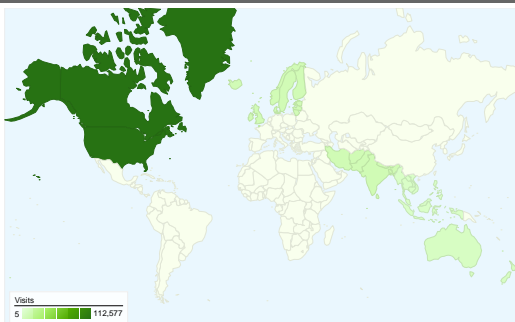

Visitors
144,822

Top Content

URL	Pageviews	% visits
/~robins/quotes.html	94,594	44.53%
/~robins/Randy/	62,194	29.28%
/~robins/Randy_Time_Manage	11,792	5.55%
/~robins/Randy_Graduation_20	7,387	3.48%
/~robins/Randy_Time_Manage	6,414	3.02%

Traffic Sources Overview

All Traffic Sources

Source/Medium	Visits	% visits
google / organic	102,700	64.08%
en.wikipedia.org / referral	15,743	9.82%
download.srv.cs.cmu.edu /	11,817	7.37%
(direct) / (none)	9,192	5.74%
aol / organic	2,346	1.46%

Map Overlay world

Referring Sites

Source	Visits	% visits
en.wikipedia.org	15,743	38.23%
download.srv.cs.cmu.edu	11,817	28.69%
video.google.com	1,748	4.24%
images.google.com	1,136	2.76%
youtube.com	1,038	2.52%

Map Overlay world

Map Overlay world

Search Engines

Source	Visits	% visits
google	102,700	93.47%
aol	2,346	2.14%
ask	2,182	1.99%
search	940	0.86%
live	705	0.64%

Keywords

Keyword	Visits	% visits
quotes	30,640	27.89%
randy pausch	17,017	15.49%
famous quotes	16,415	14.94%
good quotes	9,826	8.94%
quotes by famous people	1,809	1.65%