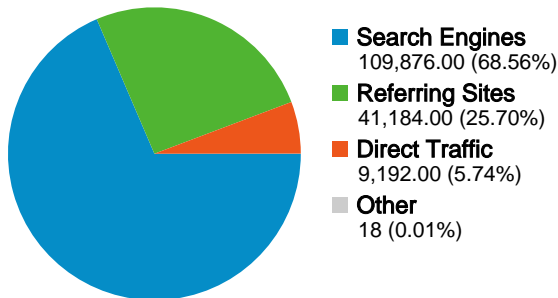

Traffic Sources Overview

All Traffic Sources

Source/Medium	Visits	% visits
google / organic	102,700	64.08%
en.wikipedia.org / referral	15,743	9.82%
download.srv.cs.cmu.edu /	11,817	7.37%
(direct) / (none)	9,192	5.74%
aol / organic	2,346	1.46%