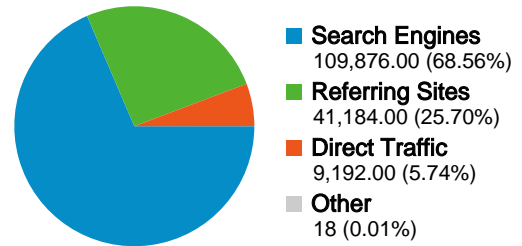

Map Overlay world

Map Overlay world

Search Engines

Source	Visits	% visits
google	102,700	93.47%
aol	2,346	2.14%
ask	2,182	1.99%
search	940	0.86%
live	705	0.64%

Keywords

Keyword	Visits	% visits
quotes	30,640	27.89%
randy pausch	17,017	15.49%
famous quotes	16,415	14.94%
good quotes	9,826	8.94%
quotes by famous people	1,809	1.65%

144,822 people visited this site

-  **160,270 Visits**
-  **144,822 Absolute Unique Visitors**
-  **212,432 Pageviews**
-  **1.33 Average Pageviews**
-  **00:00:56 Time on Site**
-  **84.11% Bounce Rate**
-  **87.19% New Visits**

All traffic sources sent a total of 160,270 visits

-  5.74% Direct Traffic
-  25.70% Referring Sites
-  68.56% Search Engines

Top Traffic Sources

Sources	Visits	% visits	Keywords	Visits	% visits
google (organic)	102,700	64.08%	quotes	30,640	27.89%
en.wikipedia.org (referral)	15,743	9.82%	randy pausch	17,017	15.49%
download.srv.cs.cmu.edu	11,817	7.37%	famous quotes	16,415	14.94%
(direct) ((none))	9,192	5.74%	good quotes	9,826	8.94%
aol (organic)	2,346	1.46%	quotes by famous people	1,809	1.65%