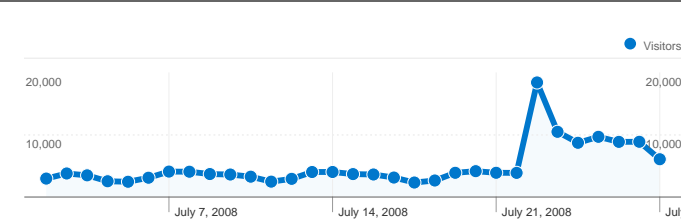

Site Usage

160,270 Visits

84.11% Bounce Rate

212,432 Pageviews

00:00:56 Avg. Time on Site

1.33 Pages/Visit

87.13% % New Visits

Visitors Overview

Visitors
144,822

Top Content

URL	Pageviews	% visits
/~robins/quotes.html	94,594	44.53%
/~robins/Randy/	62,194	29.28%
/~robins/Randy_Time_Manage	11,792	5.55%
/~robins/Randy_Graduation_20	7,387	3.48%
/~robins/Randy_Time_Manage	6,414	3.02%