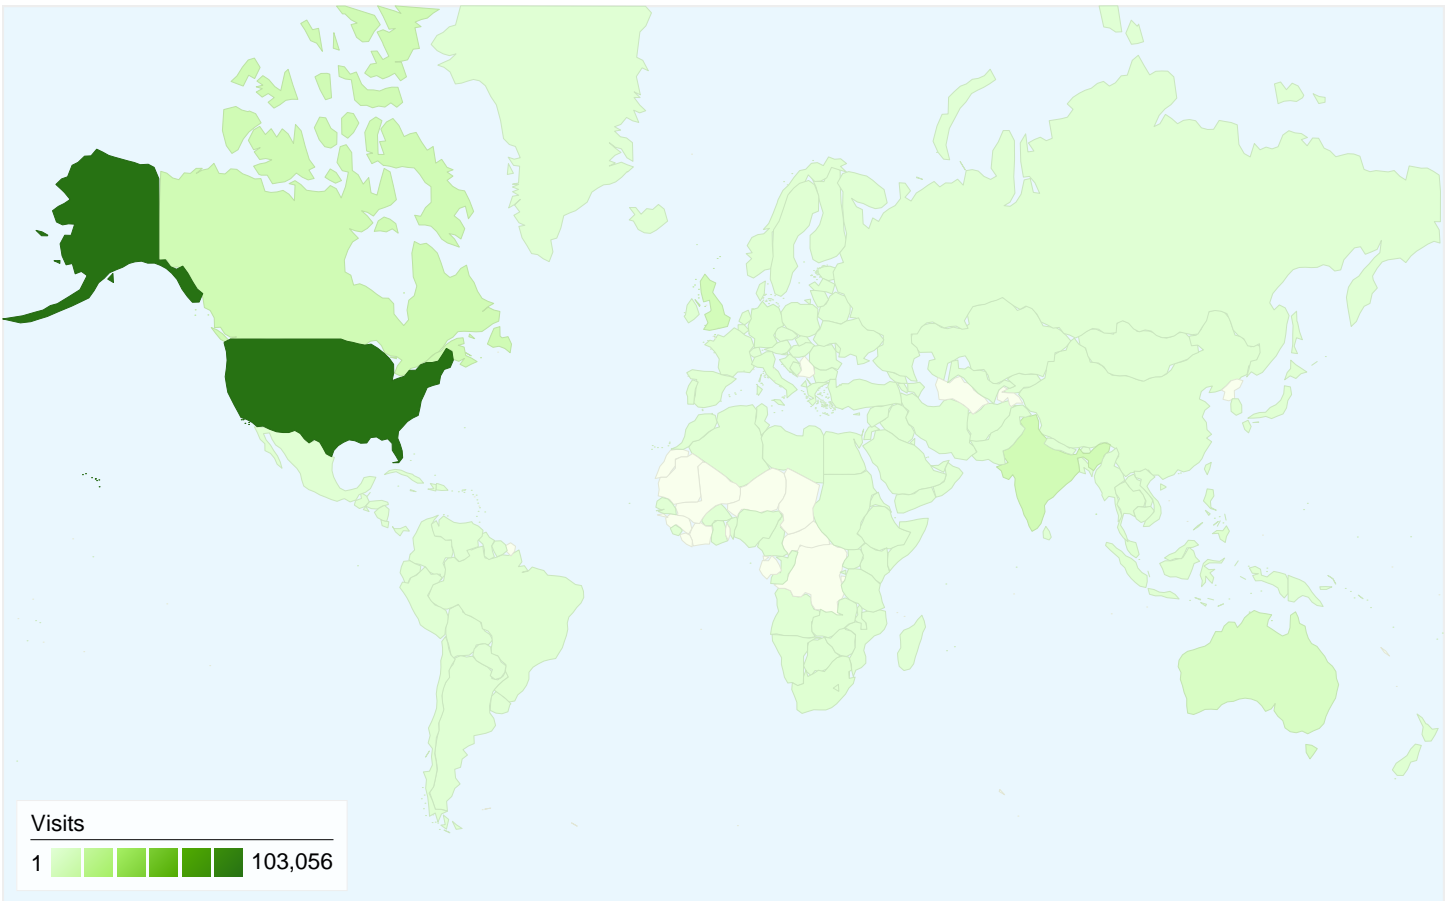

160,270 visits came from 191 countries/territories

Site Usage

Country/Territory	Visits	Pages/Visit	Avg. Time on Site	% New Visits	Bounce Rate
United States	103,056	1.35	00:00:59	87.57%	82.79%
Canada	9,500	1.32	00:00:49	86.85%	84.31%
India	9,302	1.17	00:00:35	86.06%	90.44%
United Kingdom	8,150	1.14	00:00:26	89.96%	91.60%
Australia	5,000	1.19	00:00:34	89.34%	90.58%
Germany	1,810	1.58	00:01:31	82.15%	74.70%
Philippines	1,681	1.16	00:00:35	91.79%	91.02%
Singapore	1,376	1.48	00:01:24	82.92%	80.67%
Netherlands	1,148	1.35	00:01:08	81.79%	83.54%
South Africa	871	1.19	00:00:34	88.75%	90.47%