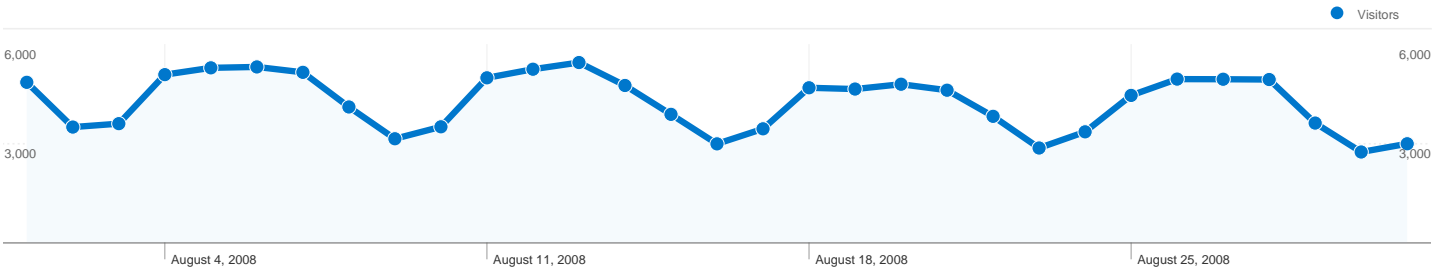

Site Usage

137,853 Visits

88.52% Bounce Rate

170,335 Pageviews

00:00:42 Avg. Time on Site

1.24 Pages/Visit

86.46% % New Visits

Visitors Overview

Search Engines

Source	Visits	% visits
google	101,892	94.38%
aol	2,109	1.95%
ask	2,084	1.93%
search	755	0.70%
msn	725	0.67%

Keywords

Keyword	Visits	% visits
quotes	37,723	34.94%
famous quotes	22,205	20.57%
good quotes	10,571	9.79%
randy pausch	3,986	3.69%
quotes by famous people	1,971	1.83%

124,362 people visited this site

137,853 Visits

124,362 Absolute Unique Visitors

170,335 Pageviews

1.24 Average Pageviews

00:00:42 Time on Site

88.52% Bounce Rate

86.46% New Visits