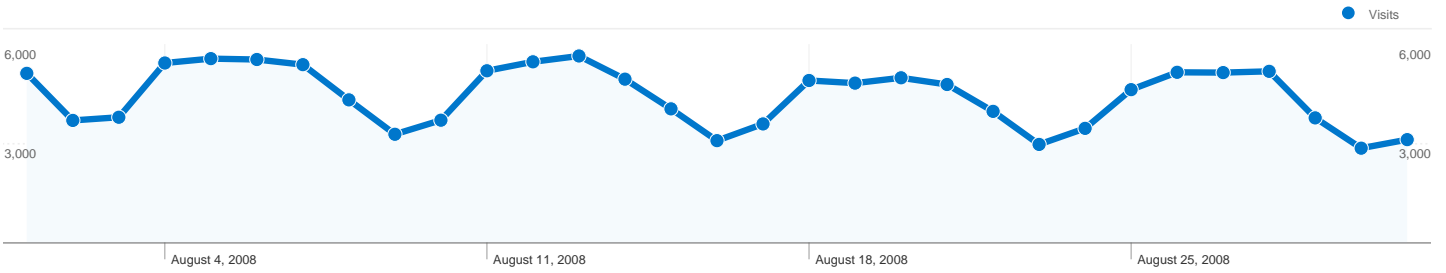

All traffic sources sent a total of 137,853 visits

- 6.99% Direct Traffic
- 14.68% Referring Sites
- 78.32% Search Engines