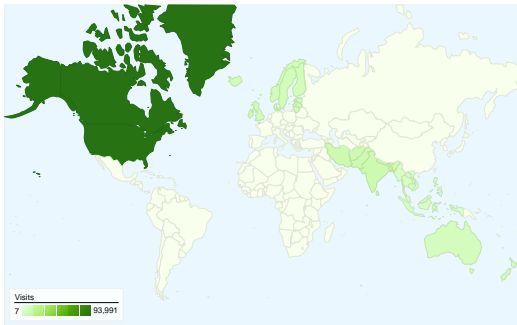

Visitors
124,362

Top Content

Page	Pageviews	% visits
~/robins/quotes.html	110,395	64.81%
~/robins/Randy/	28,908	16.97%
~/robins/Randy_Time_Manage	5,575	3.27%
~/robins/Randy_Time_Manage	4,520	2.65%
~/robins/YouAndYourResearch.	3,302	1.94%

Traffic Sources Overview

- **Search Engines**
107,963.00 (78.32%)
- **Referring Sites**
20,235.00 (14.68%)
- **Direct Traffic**
9,641.00 (6.99%)
- **Other**
14 (0.01%)

All Traffic Sources

Source/Medium	Visits	% visits
google / organic	101,892	73.91%
(direct) / (none)	9,641	6.99%
download.srv.cs.cmu.edu /	7,564	5.49%
en.wikipedia.org / referral	3,303	2.40%
aol / organic	2,109	1.53%

Map Overlay world

Map Overlay world

Map Overlay world

Referring Sites

Source	Visits	% visits
download.srv.cs.cmu.edu	7,564	37.38%
en.wikipedia.org	3,303	16.32%
video.google.com	1,248	6.17%
youtube.com	613	3.03%
images.google.com	552	2.73%