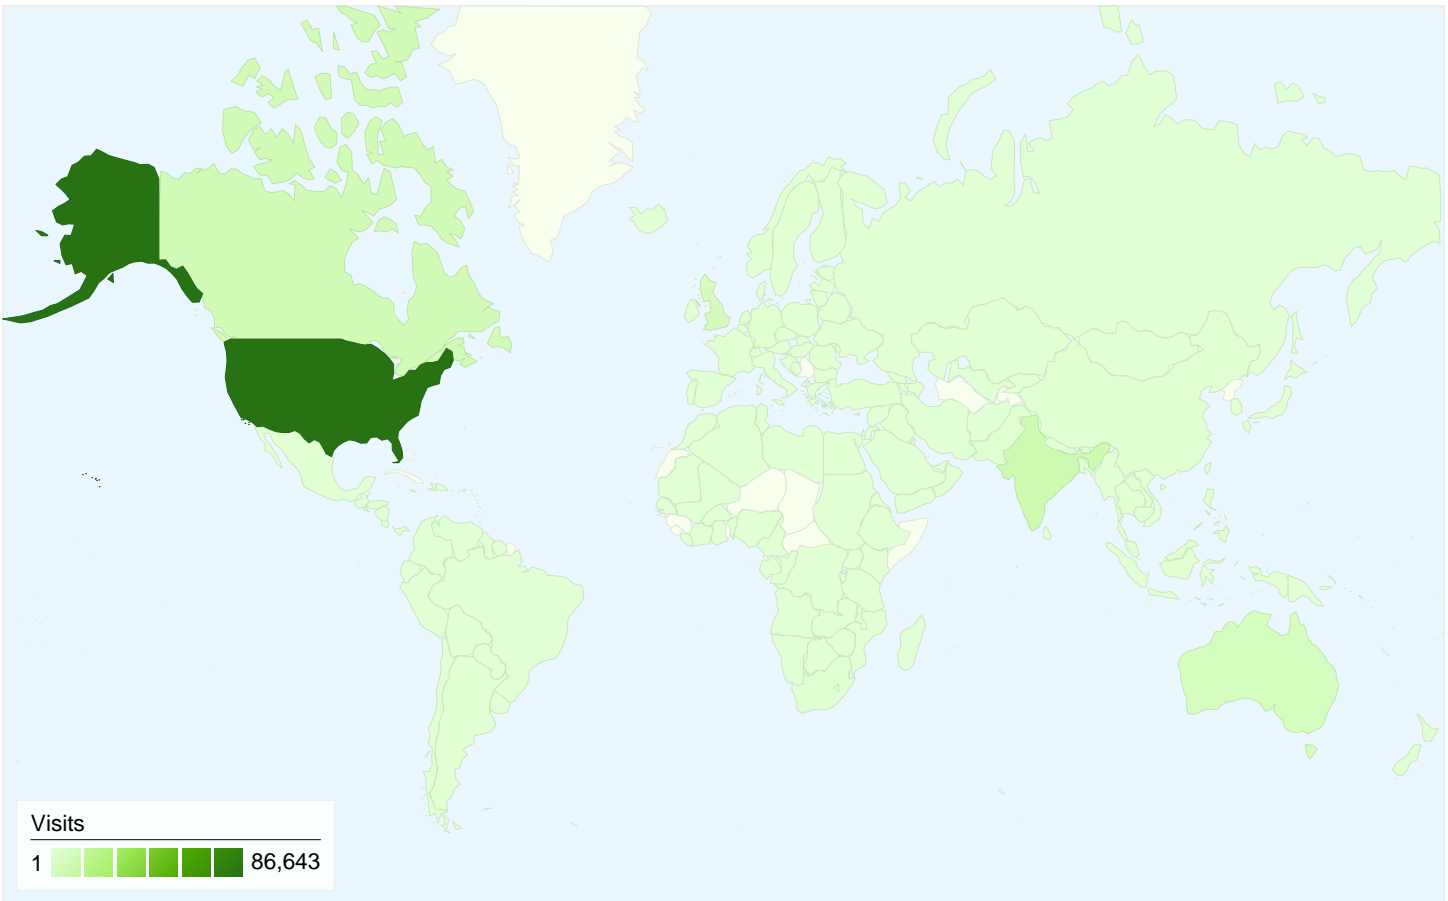

Keywords	Visits	% visits
quotes	37,723	34.94%
famous quotes	22,205	20.57%
good quotes	10,571	9.79%
randy pausch	3,986	3.69%
quotes by famous people	1,971	1.83%

137,853 visits came from 23 sub continent regions

1 - 23 of 23

137,853 visits came from 191 countries/territories

Site Usage

Visits	Pages/Visit	Avg. Time on Site	% New Visits	Bounce Rate	
137,853 % of Site Total: 100.00%	1.24 Site Avg: 1.24 (0.00%)	00:00:42 Site Avg: 00:00:42 (0.00%)	86.49% Site Avg: 86.46% (0.03%)	88.52% Site Avg: 88.52% (0.00%)	
Country/Territory	Visits	Pages/Visit	Avg. Time on Site	% New Visits	Bounce Rate
United States	86,643	1.23	00:00:40	87.87%	88.63%
India	8,998	1.17	00:00:36	85.91%	90.49%
Canada	7,328	1.23	00:00:40	87.64%	87.98%
United Kingdom	5,756	1.18	00:00:31	89.12%	91.10%
Australia	5,291	1.14	00:00:28	89.81%	92.84%
Taiwan	1,810	1.20	00:00:35	33.87%	92.49%
Philippines	1,763	1.11	00:00:24	90.70%	93.08%
Germany	1,227	1.66	00:01:39	74.82%	72.86%
Singapore	1,063	1.33	00:01:03	85.42%	84.29%
South Africa	1,023	1.18	00:00:35	87.29%	89.83%