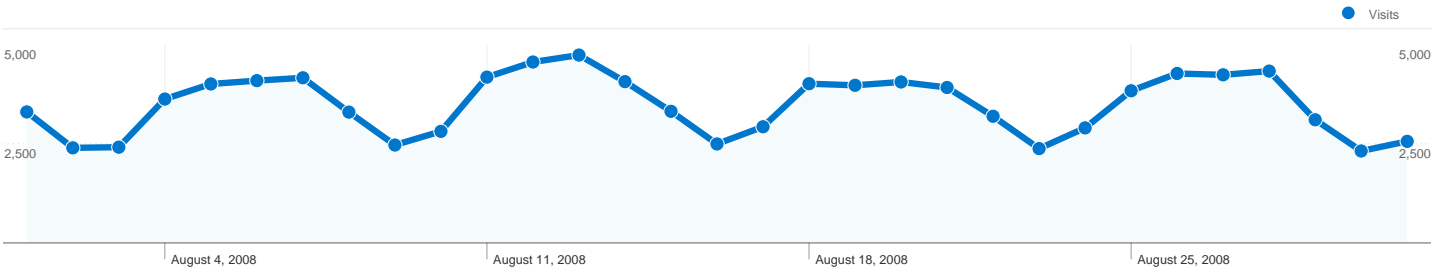

Search sent 107,963 total visits via 14 sources

Site Usage

Visits 107,963 % of Site Total: 78.32%	Pages/Visit 1.14 Site Avg: 1.24 (-7.98%)	Avg. Time on Site 00:00:27 Site Avg: 00:00:42 (-35.48%)	% New Visits 89.86% Site Avg: 86.46% (3.92%)	Bounce Rate 92.85% Site Avg: 88.52% (4.89%)	
Source	Visits	Pages/Visit	Avg. Time on Site	% New Visits	Bounce Rate
google	101,892	1.14	00:00:27	89.85%	92.96%
aol	2,109	1.16	00:00:32	88.19%	90.09%
ask	2,084	1.13	00:00:25	91.84%	92.99%
search	755	1.15	00:00:32	90.20%	91.39%
msn	725	1.22	00:00:30	91.31%	89.24%
live	284	1.15	00:00:39	89.79%	91.55%
cnn	48	1.69	00:04:01	81.25%	70.83%
netscape	40	1.20	00:00:13	90.00%	85.00%
yandex	12	1.17	00:02:30	58.33%	83.33%
yahoo	6	1.17	00:00:16	33.33%	83.33%
mamma	4	1.00	00:00:00	100.00%	100.00%
alice	2	1.00	00:00:00	100.00%	100.00%
mama	1	1.00	00:00:00	100.00%	100.00%
voila	1	1.00	00:00:00	100.00%	100.00%

1 - 14 of 14