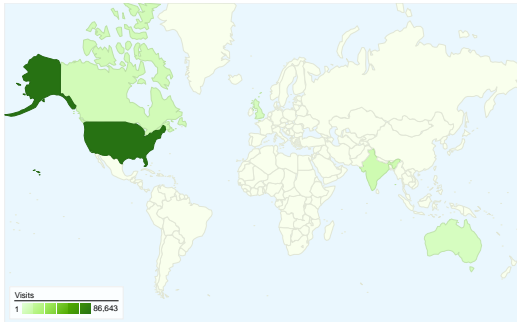

Visitors
124,362

Top Content

Page	Pageviews	% visits
~/robins/quotes.html	110,395	64.81%
~/robins/Randy/	28,908	16.97%
~/robins/Randy_Time_Manage	5,575	3.27%
~/robins/Randy_Time_Manage	4,520	2.65%
~/robins/YouAndYourResearch.	3,302	1.94%

Traffic Sources Overview

- **Search Engines**
107,963.00 (78.32%)
- **Referring Sites**
20,235.00 (14.68%)
- **Direct Traffic**
9,641.00 (6.99%)
- **Other**
14 (0.01%)

All Traffic Sources

Source/Medium	Visits	% visits
google / organic	101,892	73.91%
(direct) / (none)	9,641	6.99%
download.srv.cs.cmu.edu /	7,564	5.49%
en.wikipedia.org / referral	3,303	2.40%
aol / organic	2,109	1.53%

Map Overlay world

Map Overlay world

Map Overlay world

Referring Sites

Source	Visits	% visits
download.srv.cs.cmu.edu	7,564	37.38%
en.wikipedia.org	3,303	16.32%
video.google.com	1,248	6.17%
youtube.com	613	3.03%
images.google.com	552	2.73%

Search Engines

Source	Visits	% visits
google	101,892	94.38%
aol	2,109	1.95%
ask	2,084	1.93%
search	755	0.70%
msn	725	0.67%

Keywords

Keyword	Visits	% visits
quotes	37,723	34.94%
famous quotes	22,205	20.57%
good quotes	10,571	9.79%
randy pausch	3,986	3.69%
quotes by famous people	1,971	1.83%