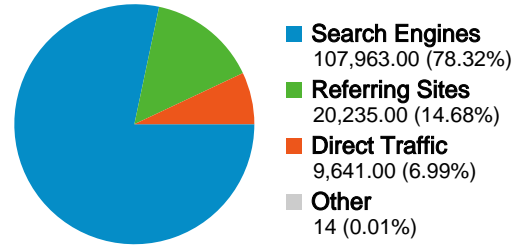

Top Traffic Sources

Sources	Visits	% visits
google (organic)	101,892	73.91%
(direct) ((none))	9,641	6.99%
download.srv.cs.cmu.edu	7,564	5.49%
en.wikipedia.org (referral)	3,303	2.40%
aol (organic)	2,109	1.53%

Keywords	Visits	% visits
quotes	37,723	34.94%
famous quotes	22,205	20.57%
good quotes	10,571	9.79%
randy pausch	3,986	3.69%
quotes by famous people	1,971	1.83%