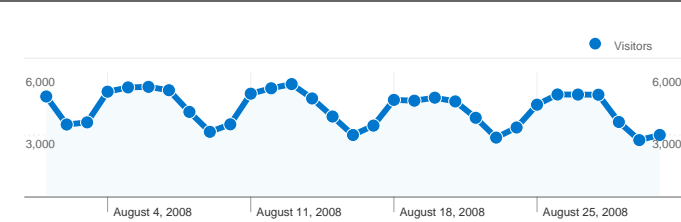

Site Usage

137,853 Visits

88.52% Bounce Rate

170,335 Pageviews

00:00:42 Avg. Time on Site

1.24 Pages/Visit

86.46% % New Visits

Visitors Overview

Visitors
124,362

Top Content

Page	Pageviews	% visits
~/robins/quotes.html	110,395	64.81%
~/robins/Randy/	28,908	16.97%
~/robins/Randy_Time_Manage	5,575	3.27%
~/robins/Randy_Time_Manage	4,520	2.65%
~/robins/YouAndYourResearch.	3,302	1.94%

124,362 people visited this site

137,853 Visits

124,362 Absolute Unique Visitors

170,335 Pageviews

1.24 Average Pageviews

00:00:42 Time on Site

88.52% Bounce Rate

86.46% New Visits