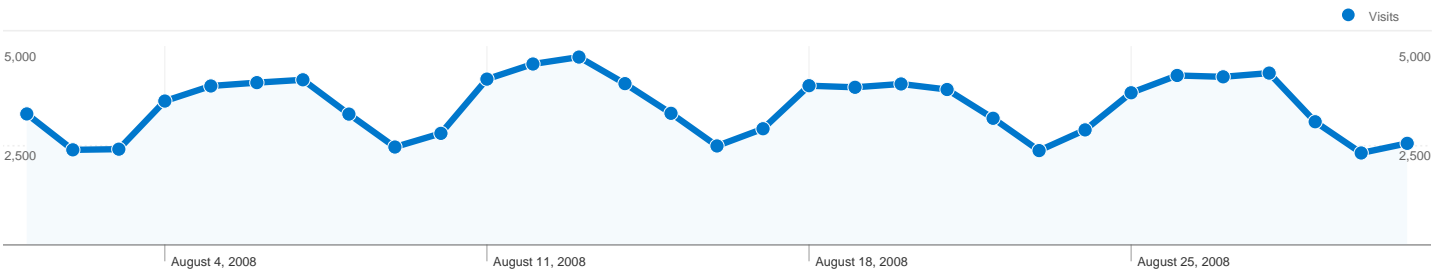

1 - 14 of 14

Search sent 107,963 total visits via 9,607 keywords

Site Usage

Visits	Pages/Visit	Avg. Time on Site	% New Visits	Bounce Rate	
107,963 % of Site Total: 78.32%	1.14 Site Avg: 1.24 (-7.98%)	00:00:27 Site Avg: 00:00:42 (-35.48%)	89.86% Site Avg: 86.46% (3.92%)	92.85% Site Avg: 88.52% (4.89%)	
Keyword	Visits	Pages/Visit	Avg. Time on Site	% New Visits	Bounce Rate
quotes	37,723	1.05	00:00:14	91.44%	96.44%
famous quotes	22,205	1.06	00:00:18	91.55%	95.82%
good quotes	10,571	1.05	00:00:15	91.90%	96.32%
randy pausch	3,986	1.79	00:02:09	77.80%	66.18%
quotes by famous people	1,971	1.08	00:00:18	90.36%	95.33%
famous quote	1,160	1.08	00:00:21	89.40%	94.91%
quotes from famous people	1,027	1.07	00:00:16	89.97%	95.42%
famous people quotes	937	1.04	00:00:14	92.96%	96.69%
famous quotations	909	1.11	00:00:22	89.99%	93.62%
good quote	891	1.03	00:00:12	89.23%	96.75%
famous words	721	1.10	00:00:33	88.07%	92.37%
good quotations	698	1.12	00:00:22	89.11%	92.55%
famous quotes by famous people	504	1.07	00:00:23	89.29%	95.63%
good words	498	1.09	00:00:19	84.54%	93.78%
famous funny quotes	344	1.05	00:00:17	94.77%	97.09%
famous people	344	1.07	00:00:12	96.80%	95.35%
good quotes	300	1.05	00:00:11	91.33%	96.33%
famous quotes	291	1.05	00:00:31	80.07%	94.85%
pausch	275	2.13	00:02:22	79.27%	57.45%
most famous quotes	217	1.06	00:00:09	94.93%	95.85%
funny famous quotes	210	1.05	00:00:20	93.33%	96.19%
randy pausch time management	200	2.51	00:03:05	65.50%	44.00%