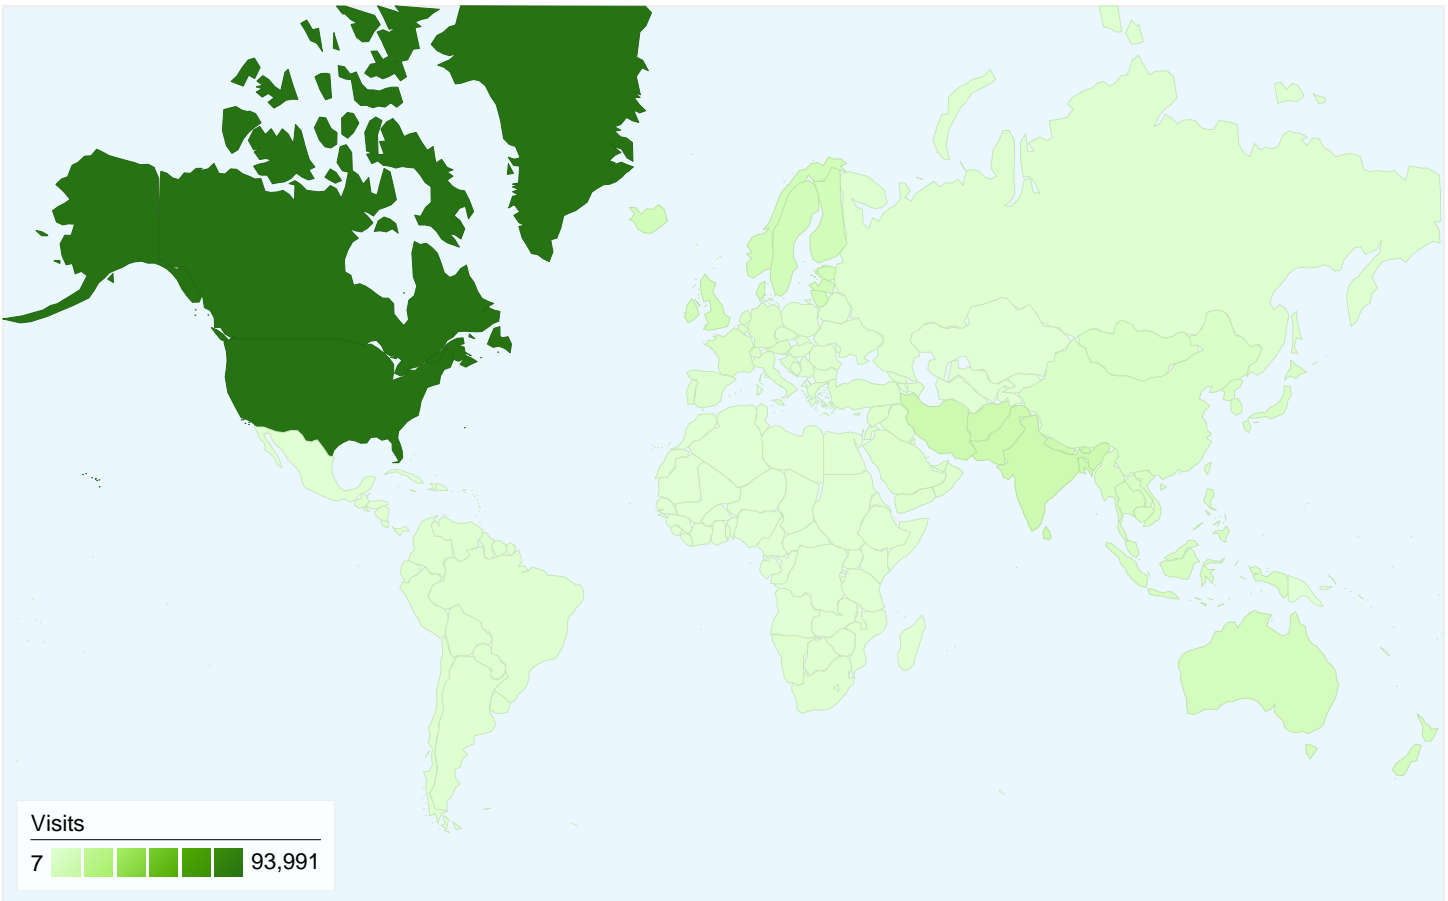

124,362 people visited this site

137,853 Visits

124,362 Absolute Unique Visitors

170,335 Pageviews

1.24 Average Pageviews

00:00:42 Time on Site

88.52% Bounce Rate

86.46% New Visits

All traffic sources sent a total of 137,853 visits

-  6.99% Direct Traffic
-  14.68% Referring Sites
-  78.32% Search Engines

Top Traffic Sources

Sources	Visits	% visits
google (organic)	101,892	73.91%
(direct) ((none))	9,641	6.99%
download.srv.cs.cmu.edu	7,564	5.49%
en.wikipedia.org (referral)	3,303	2.40%
aol (organic)	2,109	1.53%

Keywords	Visits	% visits
quotes	37,723	34.94%
famous quotes	22,205	20.57%
good quotes	10,571	9.79%
randy pausch	3,986	3.69%
quotes by famous people	1,971	1.83%

137,853 visits came from 23 sub continent regions