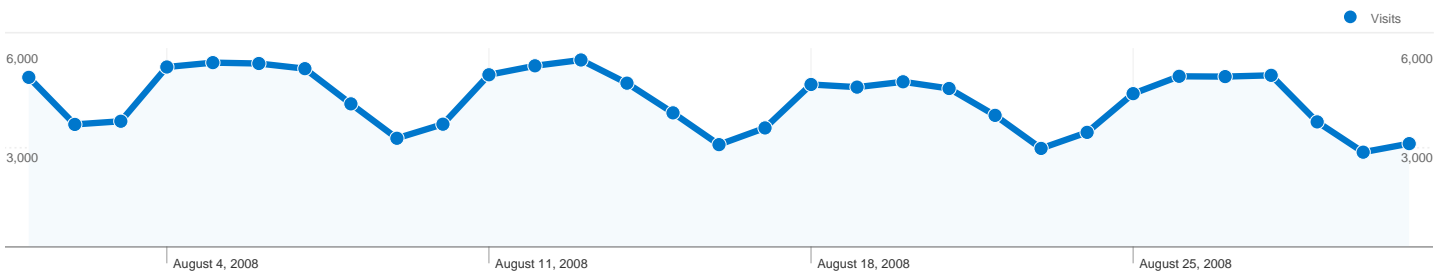

All traffic sources sent 137,853 visits via 862 sources and mediums

Site Usage

Source/Medium	Visits	Pages/Visit	Avg. Time on Site	% New Visits	Bounce Rate
Visits 137,853 % of Site Total: 100.00%	Pages/Visit 1.24 Site Avg: 1.24 (0.00%)	Avg. Time on Site 00:00:42 Site Avg: 00:00:42 (0.00%)	% New Visits 86.49% Site Avg: 86.46% (0.03%)	Bounce Rate 88.52% Site Avg: 88.52% (0.00%)	
google / organic	101,892	1.14	00:00:27	89.85%	92.96%
(direct) / (none)	9,641	1.34	00:01:02	63.36%	84.55%
download.srv.cs.cmu.edu / referral	7,564	2.05	00:02:53	72.50%	57.92%
en.wikipedia.org / referral	3,303	1.20	00:00:39	90.16%	88.65%
aol / organic	2,109	1.16	00:00:32	88.19%	90.09%
ask / organic	2,084	1.13	00:00:25	91.84%	92.99%
video.google.com / referral	1,248	2.02	00:02:33	72.68%	56.65%
search / organic	755	1.15	00:00:32	90.20%	91.39%
msn / organic	725	1.22	00:00:30	91.31%	89.24%
youtube.com / referral	613	1.87	00:03:17	81.24%	61.01%
images.google.com / referral	552	1.67	00:00:39	97.83%	44.93%
spreuken.startkabel.nl / referral	379	1.08	00:00:13	96.04%	93.67%
lifehacker.com / referral	367	2.50	00:01:18	86.10%	4.63%
live / organic	284	1.15	00:00:39	89.79%	91.55%
thelastlecture.com / referral	279	1.79	00:01:49	68.10%	66.67%
search.mywebsearch.com / referral	249	1.16	00:00:31	90.76%	88.76%
google.com / referral	226	1.23	00:00:40	79.65%	84.51%
searchservice.myspace.com / referral	192	1.04	00:00:06	95.83%	95.83%
it.wikipedia.org / referral	166	1.13	00:01:11	96.99%	92.17%
stumbleupon.com / referral	158	1.74	00:01:27	91.77%	34.18%
vnboards.ign.com / referral	140	1.96	00:01:21	91.43%	62.86%
virginia.edu / referral	120	1.72	00:01:23	58.33%	66.67%