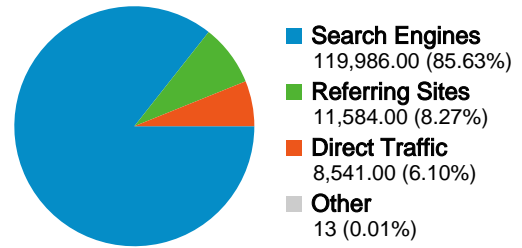

Top Traffic Sources

Sources	Visits	% visits	Keywords	Visits	% visits
google (organic)	114,005	81.36%	quotes	41,669	34.73%
(direct) ((none))	8,541	6.10%	famous quotes	24,290	20.24%
download.srv.cs.cmu.edu	3,431	2.45%	good quotes	12,945	10.79%
ask (organic)	2,210	1.58%	quotes by famous people	2,477	2.06%
aol (organic)	1,930	1.38%	randy pausch	1,557	1.30%