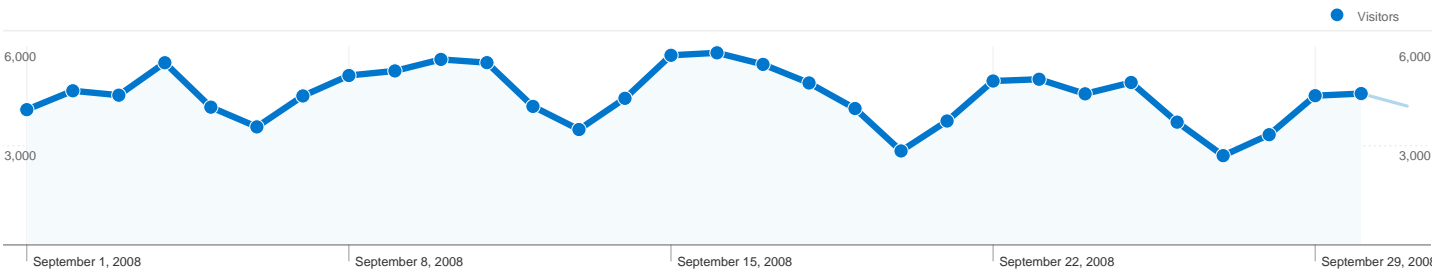

Site Usage

140,124 Visits

91.54% Bounce Rate

162,071 Pageviews

00:00:30 Avg. Time on Site

1.16 Pages/Visit

88.69% % New Visits

Visitors Overview

Visitors
128,688

Top Content

Page	Pageviews	% visits
/~robins/quotes.html	127,592	78.73%
/~robins/Randy/	14,642	9.03%
/~robins/Randy_Time_Manage	3,220	1.99%
/~robins/Randy_Time_Manage	2,838	1.75%
/~robins/	2,344	1.45%

Search Engines

Source	Visits	% visits
google	114,005	95.02%
ask	2,210	1.84%
aol	1,930	1.61%
search	795	0.66%
msn	605	0.50%

Keywords

Keyword	Visits	% visits
quotes	41,669	34.73%
famous quotes	24,290	20.24%
good quotes	12,945	10.79%
quotes by famous people	2,477	2.06%
randy pausch	1,557	1.30%

128,688 people visited this site

140,124 Visits

128,688 Absolute Unique Visitors

162,071 Pageviews

1.16 Average Pageviews

00:00:30 Time on Site

91.54% Bounce Rate

88.69% New Visits