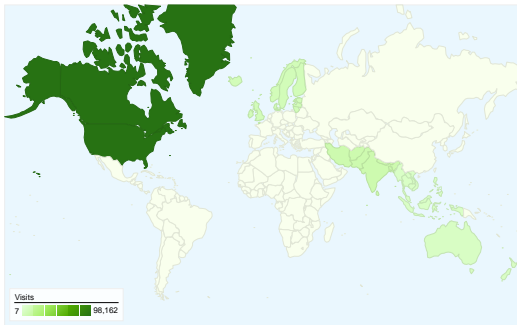

Visitors
128,688

Top Content

Page	Pageviews	% visits
/~robins/quotes.html	127,592	78.73%
/~robins/Randy/	14,642	9.03%
/~robins/Randy_Time_Manage	3,220	1.99%
/~robins/Randy_Time_Manage	2,838	1.75%
/~robins/	2,344	1.45%

Traffic Sources Overview

- **Search Engines**
119,986.00 (85.63%)
- **Referring Sites**
11,584.00 (8.27%)
- **Direct Traffic**
8,541.00 (6.10%)
- **Other**
13 (0.01%)

All Traffic Sources

Source/Medium	Visits	% visits
google / organic	114,005	81.36%
(direct) / (none)	8,541	6.10%
download.srv.cs.cmu.edu /	3,431	2.45%
ask / organic	2,210	1.58%
aol / organic	1,930	1.38%

Map Overlay world

Map Overlay world

Map Overlay world

Referring Sites

Source	Visits	% visits
download.srv.cs.cmu.edu	3,431	29.62%
en.wikipedia.org	1,238	10.69%
video.google.com	730	6.30%
thelastlecture.com	517	4.46%
images.google.com	492	4.25%