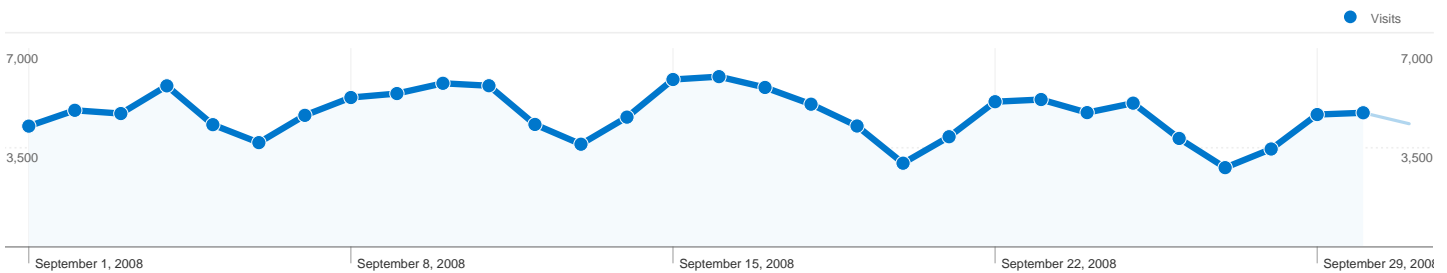

All traffic sources sent 140,124 visits via 768 sources and mediums

Site Usage

Source/Medium	Visits	Pages/Visit	Avg. Time on Site	% New Visits	Bounce Rate
Visits 140,124 % of Site Total: 100.00%	Pages/Visit 1.16 Site Avg: 1.16 (0.00%)	Avg. Time on Site 00:00:30 Site Avg: 00:00:30 (0.00%)	% New Visits 88.72% Site Avg: 88.69% (0.03%)	Bounce Rate 91.54% Site Avg: 91.54% (0.00%)	
google / organic	114,005	1.10	00:00:21	91.06%	94.37%
(direct) / (none)	8,541	1.27	00:00:45	65.85%	86.48%
download.srv.cs.cmu.edu / referral	3,431	2.13	00:03:05	73.91%	54.77%
ask / organic	2,210	1.11	00:00:26	92.85%	92.44%
aol / organic	1,930	1.12	00:00:29	88.55%	91.35%
en.wikipedia.org / referral	1,238	1.22	00:00:40	92.57%	88.61%
search / organic	795	1.09	00:00:32	93.08%	93.58%
video.google.com / referral	730	2.07	00:02:45	77.12%	52.05%
msn / organic	605	1.26	00:00:33	88.10%	86.12%
thelastlecture.com / referral	517	1.71	00:01:53	82.98%	70.99%
images.google.com / referral	492	1.71	00:00:35	98.58%	42.68%
spreuken.startkabel.nl / referral	364	1.07	00:00:10	95.88%	95.60%
live / organic	344	1.33	00:00:40	93.31%	83.43%
search.mywebsearch.com / referral	280	1.17	00:00:41	84.64%	87.50%
youtube.com / referral	222	1.77	00:01:51	79.73%	59.01%
google.com / referral	202	1.20	00:00:37	89.11%	88.12%
lifehacker.com / referral	200	2.72	00:01:53	80.00%	6.50%
stumbleupon.com / referral	176	1.78	00:01:22	91.48%	28.98%
it.wikipedia.org / referral	150	1.07	00:00:39	96.00%	94.00%
searchservice.myspace.com / referral	141	1.06	00:00:14	93.62%	96.45%
webcrawler.com / referral	127	1.17	00:00:22	83.46%	89.76%
dir.yahoo.com / referral	106	1.14	00:00:45	87.74%	91.51%