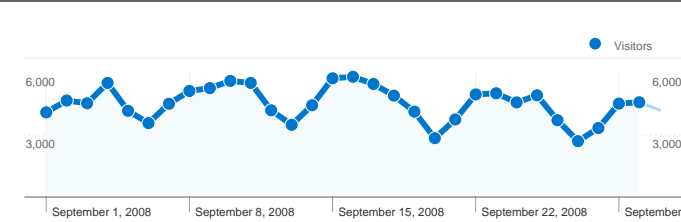

Site Usage

140,124 Visits

91.54% Bounce Rate

162,071 Pageviews

00:00:30 Avg. Time on Site

1.16 Pages/Visit

88.69% % New Visits

Visitors Overview

Visitors
128,688

Top Content

Page	Pageviews	% visits
/~robins/quotes.html	127,592	78.73%
/~robins/Randy/	14,642	9.03%
/~robins/Randy_Time_Manage	3,220	1.99%
/~robins/Randy_Time_Manage	2,838	1.75%
/~robins/	2,344	1.45%

128,688 people visited this site

140,124 Visits

128,688 Absolute Unique Visitors

162,071 Pageviews

1.16 Average Pageviews

00:00:30 Time on Site

91.54% Bounce Rate

88.69% New Visits