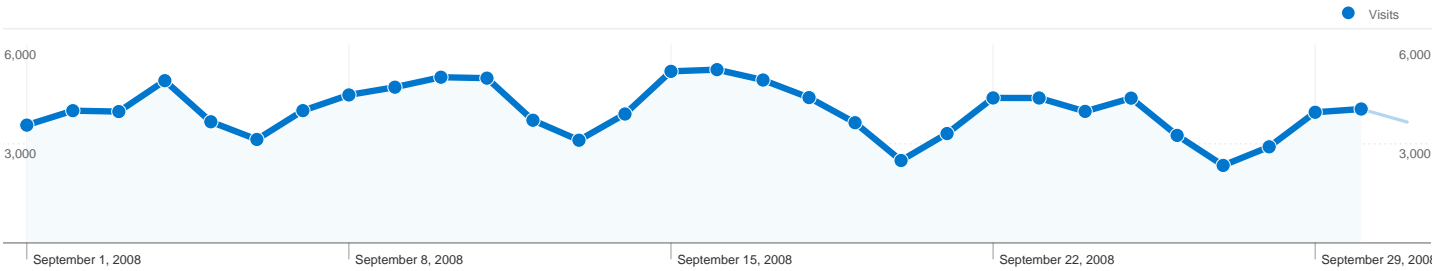

Search sent 119,986 total visits via 13 sources

Site Usage

Visits 119,986 % of Site Total: 85.63%	Pages/Visit 1.10 Site Avg: 1.16 (-5.10%)	Avg. Time on Site 00:00:21 Site Avg: 00:00:30 (-28.92%)	% New Visits 91.03% Site Avg: 88.69% (2.64%)	Bounce Rate 94.21% Site Avg: 91.54% (2.92%)	
Source	Visits	Pages/Visit	Avg. Time on Site	% New Visits	Bounce Rate
google	114,005	1.10	00:00:21	91.06%	94.37%
ask	2,210	1.11	00:00:26	92.85%	92.44%
aol	1,930	1.12	00:00:29	88.55%	91.35%
search	795	1.09	00:00:32	93.08%	93.58%
msn	605	1.26	00:00:33	88.10%	86.12%
live	344	1.33	00:00:40	93.31%	83.43%
yandex	47	1.02	> 00:00:00	29.79%	97.87%
netscape	29	1.17	00:00:39	96.55%	93.10%
cnn	12	1.17	00:00:18	83.33%	91.67%
mamma	4	1.00	00:00:00	100.00%	100.00%
alice	2	1.00	00:00:00	100.00%	100.00%
yahoo	2	1.00	00:00:00	100.00%	100.00%
about	1	1.00	00:00:00	100.00%	100.00%

1 - 13 of 13