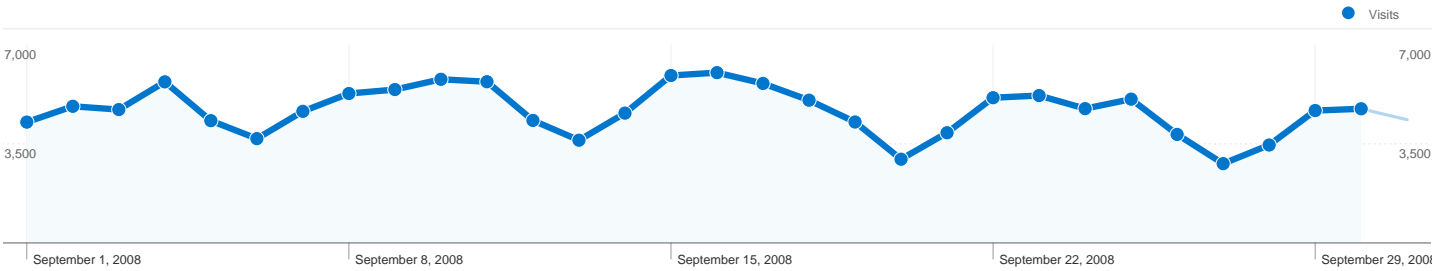

Site Usage

140,124 Visits

91.54% Bounce Rate

162,071 Pageviews

00:00:30 Avg. Time on Site

1.16 Pages/Visit

88.69% % New Visits

Visitors Overview

Search Engines

Source	Visits	% visits
google	114,005	95.02%
ask	2,210	1.84%
aol	1,930	1.61%
search	795	0.66%
msn	605	0.50%

Keywords

Keyword	Visits	% visits
quotes	41,669	34.73%
famous quotes	24,290	20.24%
good quotes	12,945	10.79%
quotes by famous people	2,477	2.06%
randy pausch	1,557	1.30%

128,688 people visited this site

140,124 Visits

128,688 Absolute Unique Visitors

162,071 Pageviews

1.16 Average Pageviews

00:00:30 Time on Site

91.54% Bounce Rate

88.69% New Visits

All traffic sources sent a total of 140,124 visits

-  **6.10%** Direct Traffic
-  **8.27%** Referring Sites
-  **85.63%** Search Engines

Top Traffic Sources

Sources	Visits	% visits	Keywords	Visits	% visits
google (organic)	114,005	81.36%	quotes	41,669	34.73%
(direct) ((none))	8,541	6.10%	famous quotes	24,290	20.24%
download.srv.cs.cmu.edu	3,431	2.45%	good quotes	12,945	10.79%
ask (organic)	2,210	1.58%	quotes by famous people	2,477	2.06%
aol (organic)	1,930	1.38%	randy pausch	1,557	1.30%