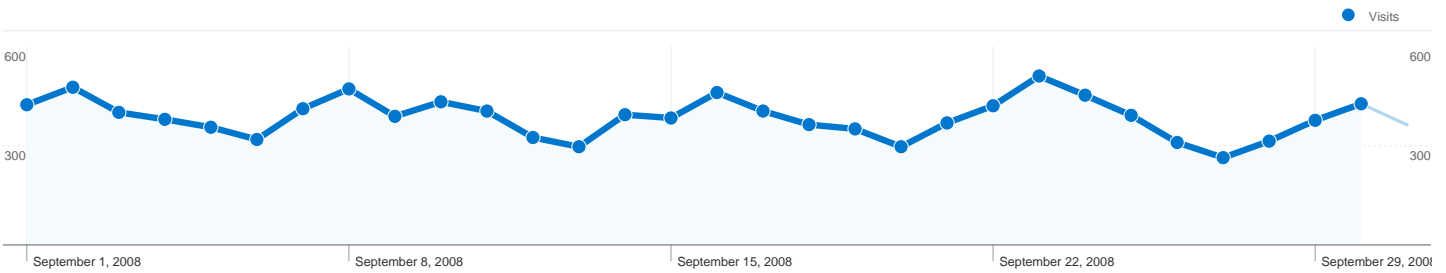

1 - 500 of 768

Referring Sites

Sep 1, 2008 - Sep 30, 2008

Comparing to: Site

Referring sites sent 11,584 visits via 745 sources

Site Usage

Source	Visits	Pages/Visit	Avg. Time on Site	% New Visits	Bounce Rate
Visits 11,584 % of Site Total: 8.27%	Pages/Visit 1.68 Site Avg: 1.16 (45.56%)	Avg. Time on Site 00:01:47 Site Avg: 00:00:30 (261.72%)	% New Visits 81.61% Site Avg: 88.69% (-7.98%)	Bounce Rate 67.59% Site Avg: 91.54% (-26.16%)	
Source	Visits	Pages/Visit	Avg. Time on Site	% New Visits	Bounce Rate
download.srv.cs.cmu.edu	3,431	2.13	00:03:05	73.91%	54.77%
en.wikipedia.org	1,238	1.22	00:00:40	92.57%	88.61%
video.google.com	730	2.07	00:02:45	77.12%	52.05%
thelastlecture.com	517	1.71	00:01:53	82.98%	70.99%
images.google.com	492	1.71	00:00:35	98.58%	42.68%
spreuken.startkabel.nl	364	1.07	00:00:10	95.88%	95.60%
search.mywebsearch.com	280	1.17	00:00:41	84.64%	87.50%
youtube.com	222	1.77	00:01:51	79.73%	59.01%
google.com	202	1.20	00:00:37	89.11%	88.12%
lifehacker.com	200	2.72	00:01:53	80.00%	6.50%
stumbleupon.com	176	1.78	00:01:22	91.48%	28.98%
it.wikipedia.org	150	1.07	00:00:39	96.00%	94.00%
searchservice.myspace.com	141	1.06	00:00:14	93.62%	96.45%
webcrawler.com	127	1.17	00:00:22	83.46%	89.76%
dir.yahoo.com	106	1.14	00:00:45	87.74%	91.51%
dogpile.com	97	1.32	00:00:37	69.07%	86.60%
my.att.net	91	1.31	00:01:43	85.71%	81.32%
blip.tv	76	2.00	00:04:13	64.47%	61.84%
aoky.net	61	1.10	00:00:26	98.36%	91.80%
friendster.com	60	1.17	00:00:32	95.00%	85.00%
refdesk.com	54	1.13	00:00:10	94.44%	90.74%
quotes-zone.com	53	1.13	00:00:02	96.23%	94.34%