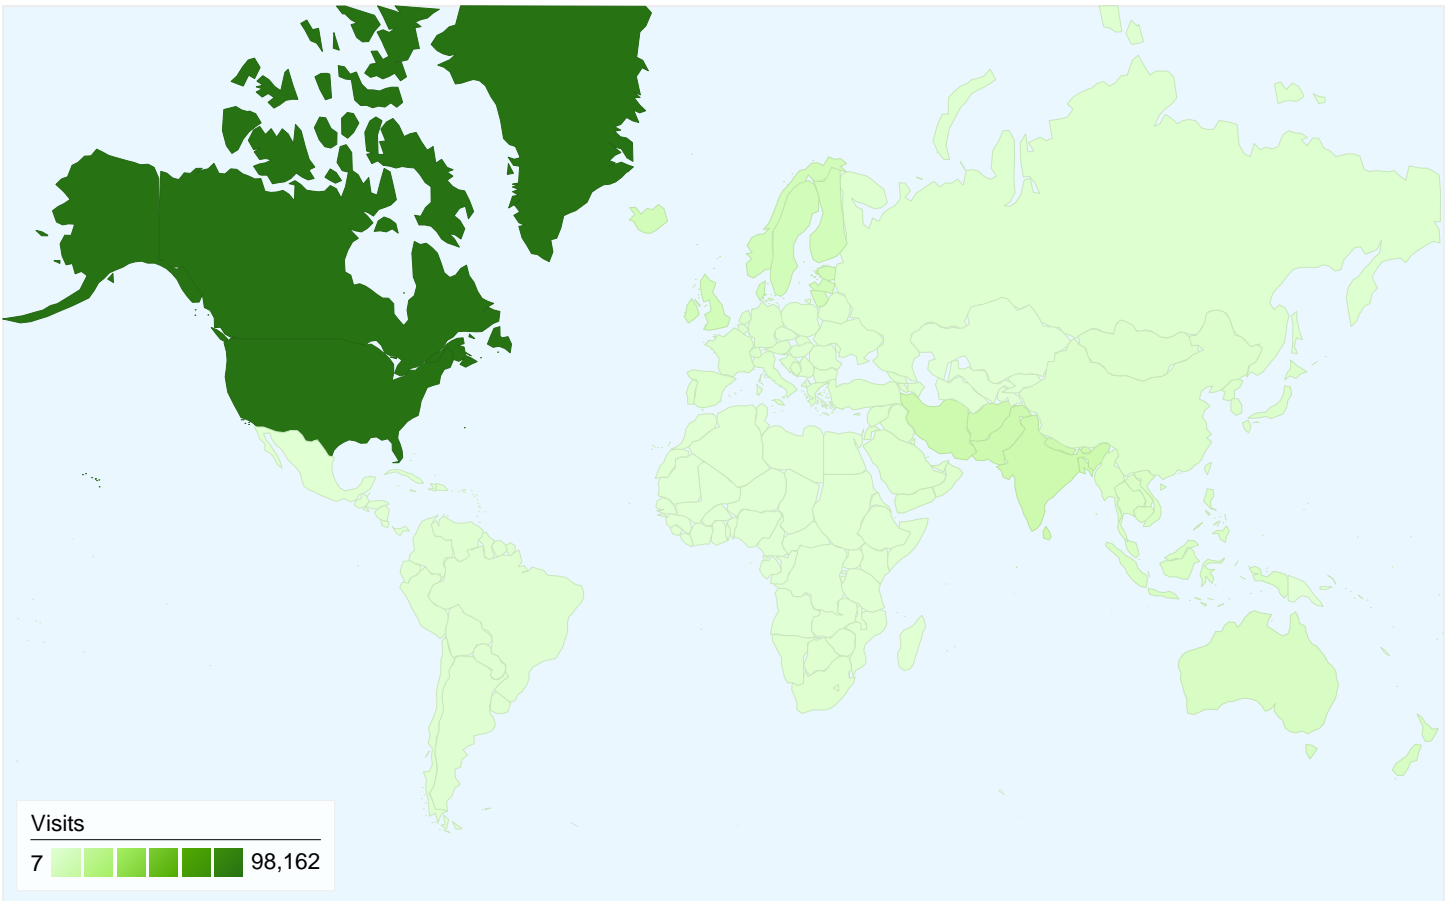

128,688 people visited this site

140,124 Visits

128,688 Absolute Unique Visitors

162,071 Pageviews

1.16 Average Pageviews

00:00:30 Time on Site

91.54% Bounce Rate

88.69% New Visits

All traffic sources sent a total of 140,124 visits

-  **6.10%** Direct Traffic
-  **8.27%** Referring Sites
-  **85.63%** Search Engines

Top Traffic Sources

Sources	Visits	% visits	Keywords	Visits	% visits
google (organic)	114,005	81.36%	quotes	41,669	34.73%
(direct) ((none))	8,541	6.10%	famous quotes	24,290	20.24%
download.srv.cs.cmu.edu	3,431	2.45%	good quotes	12,945	10.79%
ask (organic)	2,210	1.58%	quotes by famous people	2,477	2.06%
aol (organic)	1,930	1.38%	randy pausch	1,557	1.30%

140,124 visits came from 23 sub continent regions

Site Usage

Visits	Pages/Visit	Avg. Time on Site	% New Visits	Bounce Rate	
140,124 % of Site Total: 100.00%	1.16 Site Avg: 1.16 (0.00%)	00:00:30 Site Avg: 00:00:30 (0.00%)	88.72% Site Avg: 88.69% (0.03%)	91.54% Site Avg: 91.54% (0.00%)	
Sub Continent Region	Visits	Pages/Visit	Avg. Time on Site	% New Visits	Bounce Rate
Northern America	98,162	1.15	00:00:27	90.16%	91.95%
Southern Asia	10,926	1.15	00:00:29	87.19%	91.50%
Northern Europe	8,049	1.12	00:00:30	89.66%	92.52%
Australia and New Zealand	4,877	1.13	00:00:25	91.14%	93.56%
South-Eastern Asia	4,070	1.18	00:00:37	87.96%	90.74%
Eastern Asia	2,383	1.39	00:01:03	57.07%	83.68%
Western Europe	2,313	1.33	00:00:49	84.22%	82.84%
Western Asia	2,215	1.13	00:00:32	83.43%	91.69%
Southern Europe	1,950	1.28	00:00:47	84.82%	87.03%
Eastern Europe	1,259	1.15	00:00:23	77.12%	90.47%