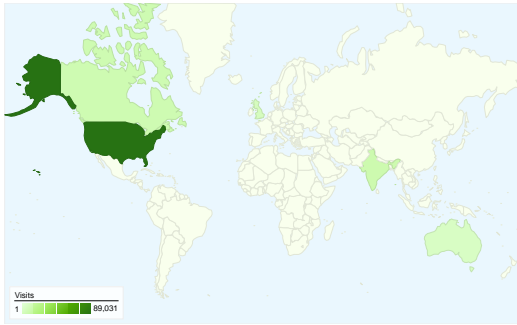

Visitors
128,688

Top Content

Page	Pageviews	% visits
/~robins/quotes.html	127,592	78.73%
/~robins/Randy/	14,642	9.03%
/~robins/Randy_Time_Manage	3,220	1.99%
/~robins/Randy_Time_Manage	2,838	1.75%
/~robins/	2,344	1.45%

Map Overlay world

Map Overlay world

Map Overlay world

Referring Sites

Source	Visits	% visits
download.srv.cs.cmu.edu	3,431	29.62%
en.wikipedia.org	1,238	10.69%
video.google.com	730	6.30%
thelastlecture.com	517	4.46%
images.google.com	492	4.25%

Search Engines

Source	Visits	% visits
google	114,005	95.02%
ask	2,210	1.84%
aol	1,930	1.61%
search	795	0.66%
msn	605	0.50%

Keywords

Keyword	Visits	% visits
quotes	41,669	34.73%
famous quotes	24,290	20.24%
good quotes	12,945	10.79%
quotes by famous people	2,477	2.06%
randy pausch	1,557	1.30%