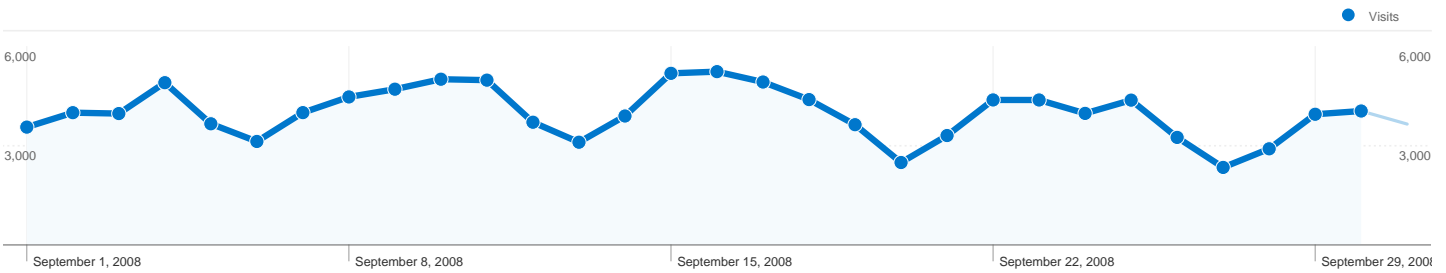

Search sent 119,986 total visits via 11,561 keywords

Site Usage

Visits	Pages/Visit	Avg. Time on Site	% New Visits	Bounce Rate	
119,986 % of Site Total: 85.63%	1.10 Site Avg: 1.16 (-5.10%)	00:00:21 Site Avg: 00:00:30 (-28.92%)	91.03% Site Avg: 88.69% (2.64%)	94.21% Site Avg: 91.54% (2.92%)	
Keyword	Visits	Pages/Visit	Avg. Time on Site	% New Visits	Bounce Rate
quotes	41,669	1.05	00:00:13	91.29%	96.46%
famous quotes	24,290	1.06	00:00:16	91.94%	95.89%
good quotes	12,945	1.05	00:00:14	92.07%	96.28%
quotes by famous people	2,477	1.08	00:00:22	92.33%	94.43%
randy pausch	1,557	1.71	00:01:50	81.63%	66.15%
famous quotes by famous people	1,358	1.11	00:00:29	92.42%	93.37%
famous people quotes	1,218	1.05	00:00:19	93.43%	95.73%
quotes from famous people	1,210	1.07	00:00:24	93.88%	94.38%
good quote	1,110	1.07	00:00:20	90.99%	95.23%
famous quotations	1,066	1.09	00:00:21	91.28%	93.81%
famous quote	1,025	1.06	00:00:23	92.20%	95.12%
good quotations	833	1.12	00:00:30	89.68%	91.96%
famous words	812	1.09	00:00:37	87.56%	92.36%
good words	513	1.11	00:00:20	85.38%	92.98%
quotations from famous people	445	1.12	00:00:27	91.24%	92.13%
famous funny quotes	405	1.03	00:00:12	93.83%	97.78%
famous people	405	1.10	00:00:14	95.56%	94.57%
funny famous quotes	331	1.03	00:00:16	94.56%	96.98%
most famous quotes	324	1.03	00:00:13	95.68%	96.91%
good qoutes	309	1.06	00:00:25	89.32%	94.50%
famous qoutes	290	1.06	00:00:23	88.97%	94.14%
quotes of famous people	221	1.08	00:00:23	90.50%	95.02%