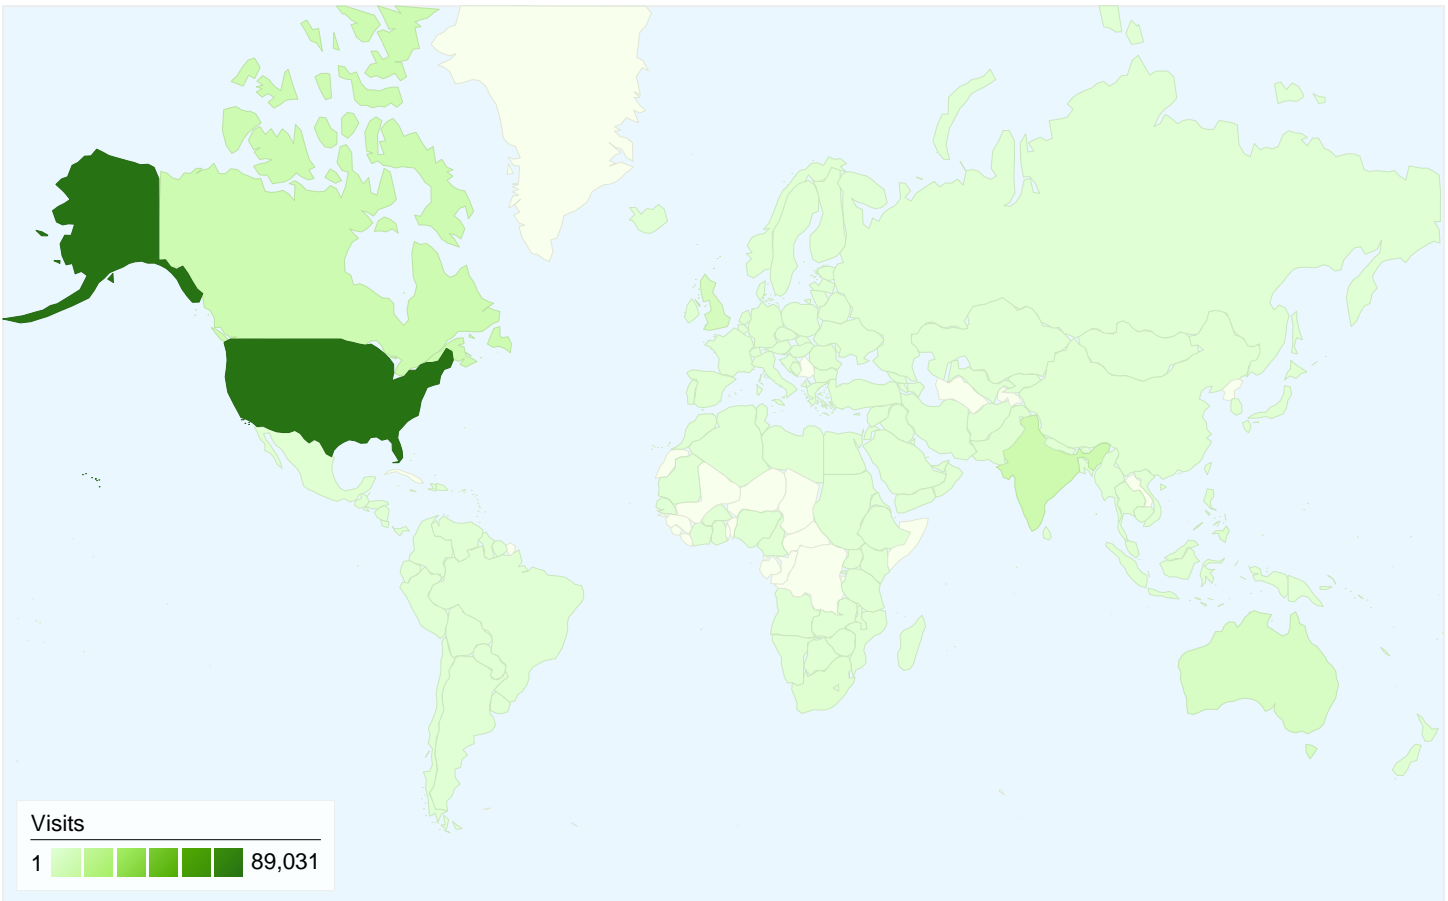

140,124 visits came from 185 countries/territories

Site Usage

Visits	Pages/Visit	Avg. Time on Site	% New Visits	Bounce Rate	
140,124 % of Site Total: 100.00%	1.16 Site Avg: 1.16 (0.00%)	00:00:30 Site Avg: 00:00:30 (0.00%)	88.72% Site Avg: 88.69% (0.03%)	91.54% Site Avg: 91.54% (0.00%)	
Country/Territory	Visits	Pages/Visit	Avg. Time on Site	% New Visits	Bounce Rate
United States	89,031	1.15	00:00:28	90.21%	91.88%
India	9,753	1.14	00:00:27	87.52%	91.64%
Canada	9,121	1.14	00:00:24	89.65%	92.59%
United Kingdom	6,005	1.12	00:00:23	89.99%	93.11%
Australia	4,281	1.12	00:00:24	91.71%	93.93%
Philippines	1,723	1.11	00:00:26	91.41%	93.50%
South Africa	993	1.18	00:00:36	78.25%	91.44%
Taiwan	986	1.24	00:00:37	22.41%	89.76%
Singapore	894	1.28	00:00:51	87.25%	88.14%
Germany	802	1.49	00:00:53	77.81%	78.05%