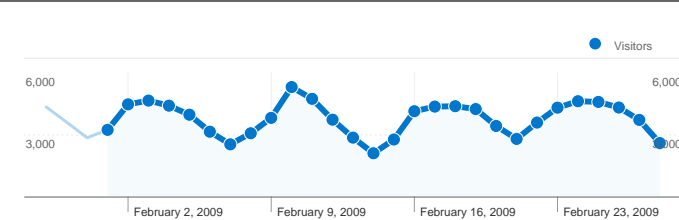

## Site Usage

109,856 Visits

91.24% Bounce Rate

126,331 Pageviews

00:00:29 Avg. Time on Site

1.15 Pages/Visit

87.80% % New Visits

## Visitors Overview

Visitors  
100,225