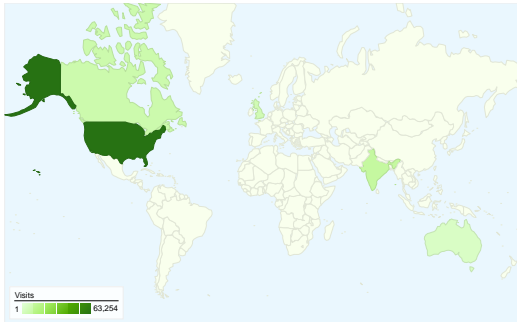

Map Overlay world