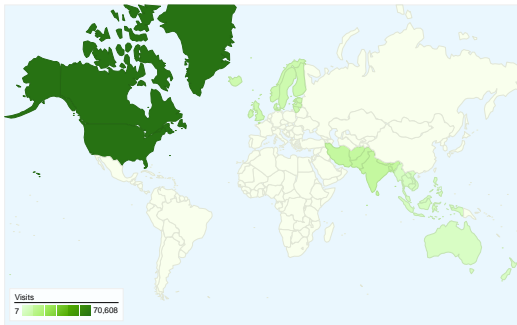

Map Overlay world