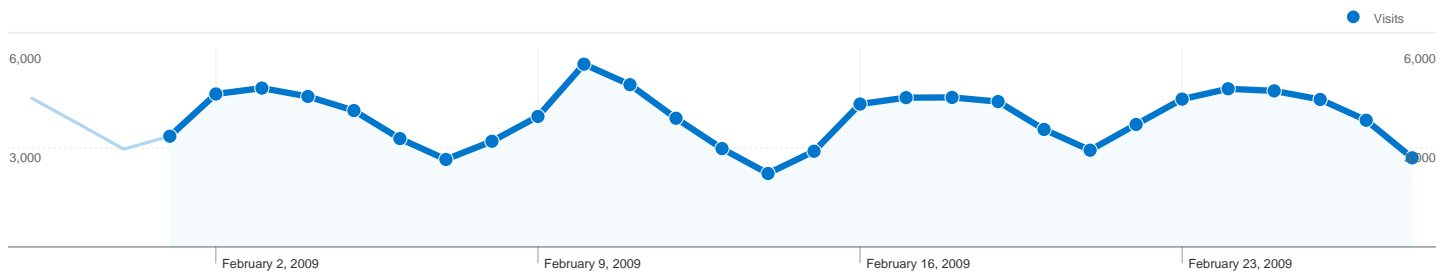

All traffic sources sent 109,856 visits via 769 sources and mediums

Site Usage

Source/Medium	Visits	Pages/Visit	Avg. Time on Site	% New Visits	Bounce Rate
Visits 109,856 % of Site Total: 100.00%	Pages/Visit 1.15 Site Avg: 1.15 (0.00%)	Avg. Time on Site 00:00:29 Site Avg: 00:00:29 (0.00%)	% New Visits 87.82% Site Avg: 87.80% (0.03%)	Bounce Rate 91.24% Site Avg: 91.24% (0.00%)	
google / organic	84,305	1.09	00:00:21	89.83%	94.52%
(direct) / (none)	7,757	1.26	00:01:02	63.93%	86.99%
yahoo / organic	2,918	1.09	00:00:19	92.29%	94.31%
stumbleupon.com / referral	1,887	1.65	00:01:11	93.38%	38.16%
en.wikipedia.org / referral	1,430	1.21	00:00:44	90.70%	89.23%
download.srv.cs.cmu.edu / referral	1,230	2.13	00:02:27	78.46%	54.72%
ask / organic	1,011	1.09	00:00:20	89.52%	93.57%
aol / organic	1,003	1.09	00:00:24	90.13%	92.62%
google.com / referral	882	1.13	00:00:21	91.61%	92.06%
search / organic	678	1.12	00:00:29	88.50%	91.89%
msn / organic	671	1.15	00:00:21	90.91%	93.59%
images.google.com / referral	560	1.71	00:00:22	98.21%	42.68%
live / organic	455	1.16	00:00:23	89.89%	93.85%
video.google.com / referral	364	2.41	00:03:08	80.77%	48.08%
spreuken.startkabel.nl / referral	316	1.07	00:00:23	95.57%	94.30%
youtube.com / referral	263	1.86	00:02:35	68.82%	64.26%
thelastlecture.com / referral	236	1.71	00:02:14	74.58%	69.92%
webcrawler.com / referral	207	1.16	00:00:27	93.24%	87.92%
it.wikipedia.org / referral	198	1.08	00:00:31	97.98%	94.44%
search.mywebsearch.com / referral	157	1.15	00:00:51	85.99%	90.45%
blogs.myoops.org / referral	128	2.10	00:01:49	89.84%	45.31%
beta1.myoops.org / referral	111	1.66	00:00:51	88.29%	49.55%