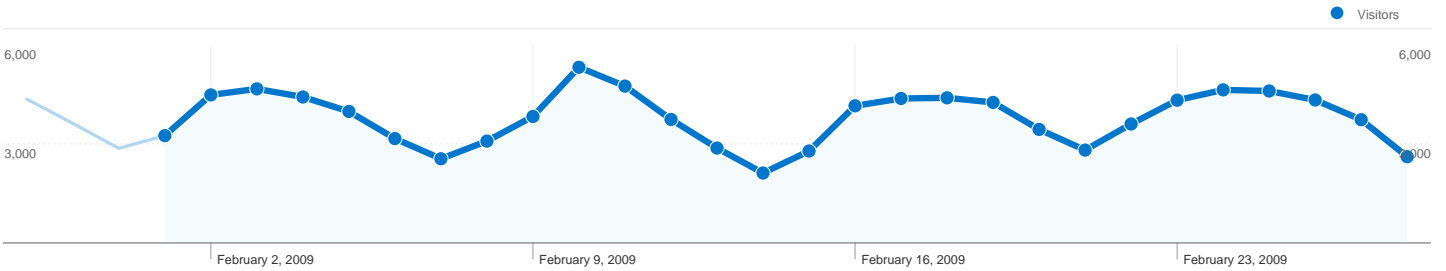

### Referring Sites

Source	Visits	% visits
stumbleupon.com	1,887	17.15%
en.wikipedia.org	1,430	13.00%
download.srv.cs.cmu.edu	1,230	11.18%
google.com	882	8.02%
images.google.com	560	5.09%

### Search Engines

Source	Visits	% visits
google	84,305	92.55%
yahoo	2,918	3.20%
ask	1,011	1.11%
aol	1,003	1.10%
search	678	0.74%

### Keywords

Keyword	Visits	% visits
quotes	23,443	25.74%
good quotes	13,582	14.91%
famous quotes	12,087	13.27%
quotes by famous people	2,616	2.87%
famous quotes by famous	2,232	2.45%

**100,225 people visited this site**