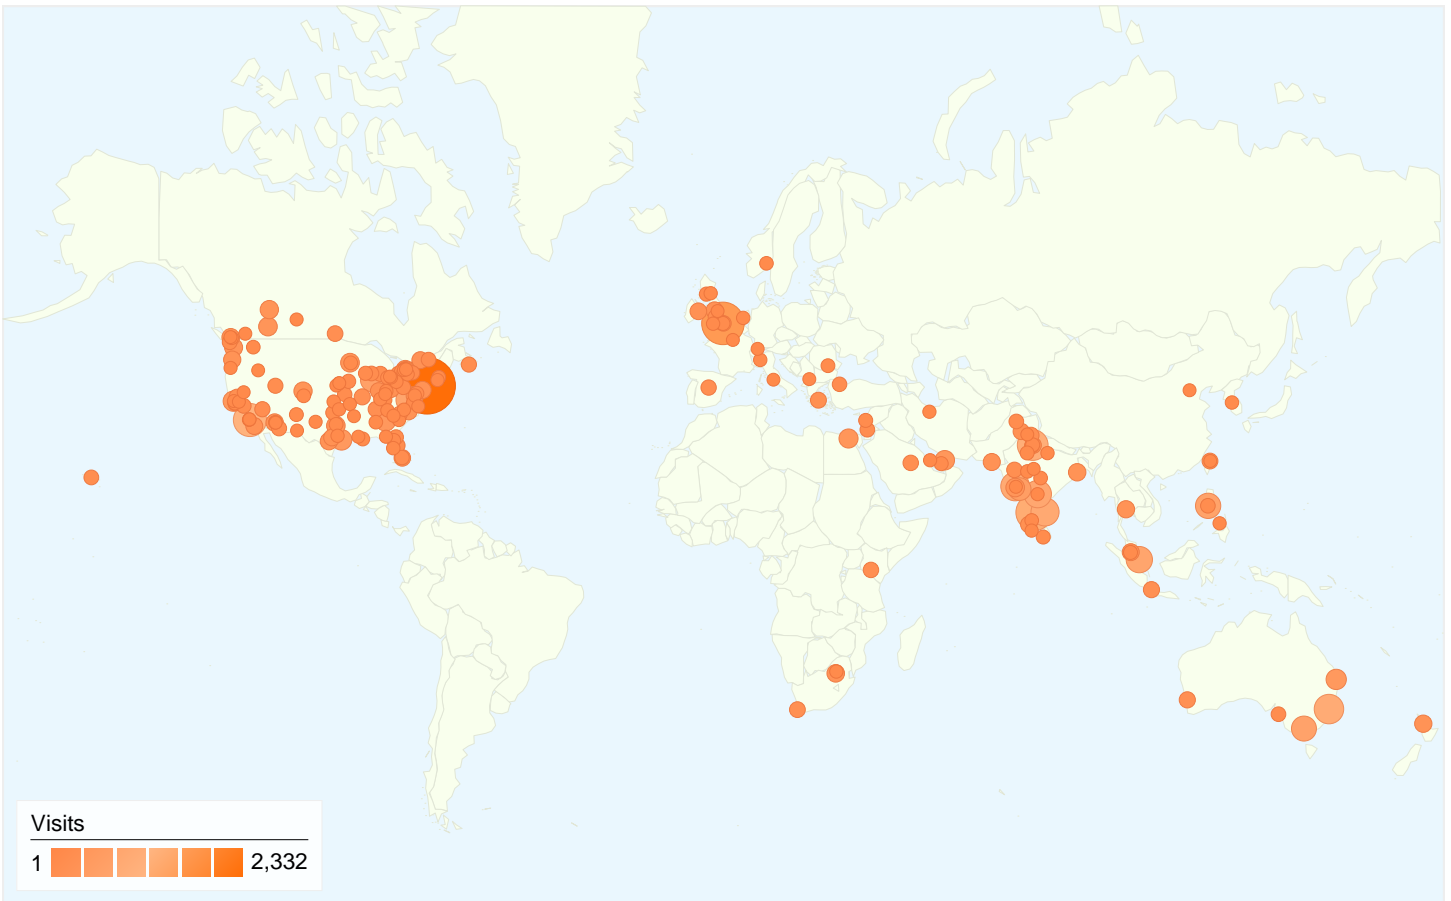

109,856 visits came from 9,025 cities

Site Usage

Visits	Pages/Visit	Avg. Time on Site	% New Visits	Bounce Rate	
109,856 % of Site Total: 100.00%	1.15 Site Avg: 1.15 (0.00%)	00:00:29 Site Avg: 00:00:29 (0.00%)	87.82% Site Avg: 87.80% (0.03%)	91.24% Site Avg: 91.24% (0.00%)	
City	Visits	Pages/Visit	Avg. Time on Site	% New Visits	Bounce Rate
New York	2,332	1.13	00:00:23	87.48%	92.71%
London	1,610	1.12	00:00:31	85.90%	92.48%
(not set)	1,524	1.11	00:00:55	82.15%	92.78%
Bangalore	1,303	1.15	00:00:23	83.96%	91.17%
Los Angeles	1,125	1.12	00:00:20	88.80%	92.71%
New Delhi	1,003	1.09	00:00:20	89.33%	94.52%
Sydney	938	1.09	00:00:26	89.34%	93.92%
Kandivli	903	1.07	00:00:27	86.49%	94.91%
Chennai	867	1.14	00:00:37	85.35%	91.81%
Hyderabad	832	1.11	00:00:24	88.10%	92.31%