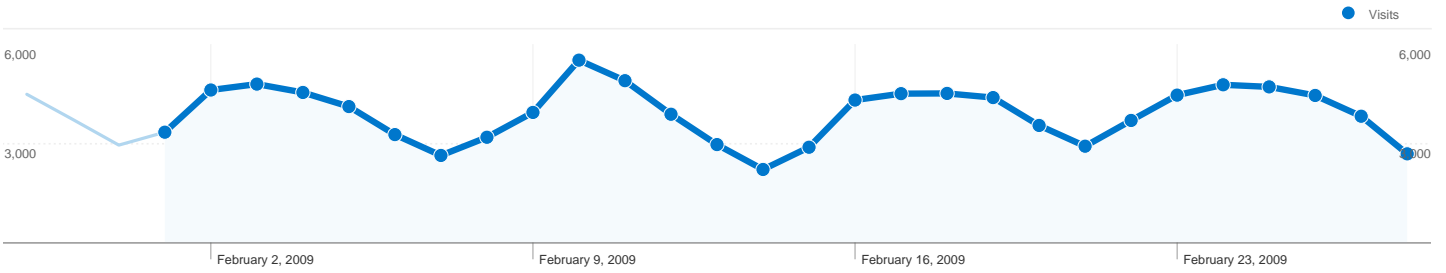

All traffic sources sent a total of 109,856 visits

7.06% Direct Traffic

10.02% Referring Sites

82.92% Search Engines

- **Search Engines**
  91,090.00 (82.92%)
- **Referring Sites**
  11,003.00 (10.02%)
- **Direct Traffic**
  7,757.00 (7.06%)
- **Other**
  6 (0.01%)

Top Traffic Sources

Sources	Visits	% visits
google (organic)	84,305	76.74%
(direct) ((none))	7,757	7.06%
yahoo (organic)	2,918	2.66%
stumbleupon.com (referral)	1,887	1.72%
en.wikipedia.org (referral)	1,430	1.30%

Keywords	Visits	% visits
quotes	23,443	25.74%
good quotes	13,582	14.91%
famous quotes	12,087	13.27%
quotes by famous people	2,616	2.87%
famous quotes by famous	2,232	2.45%