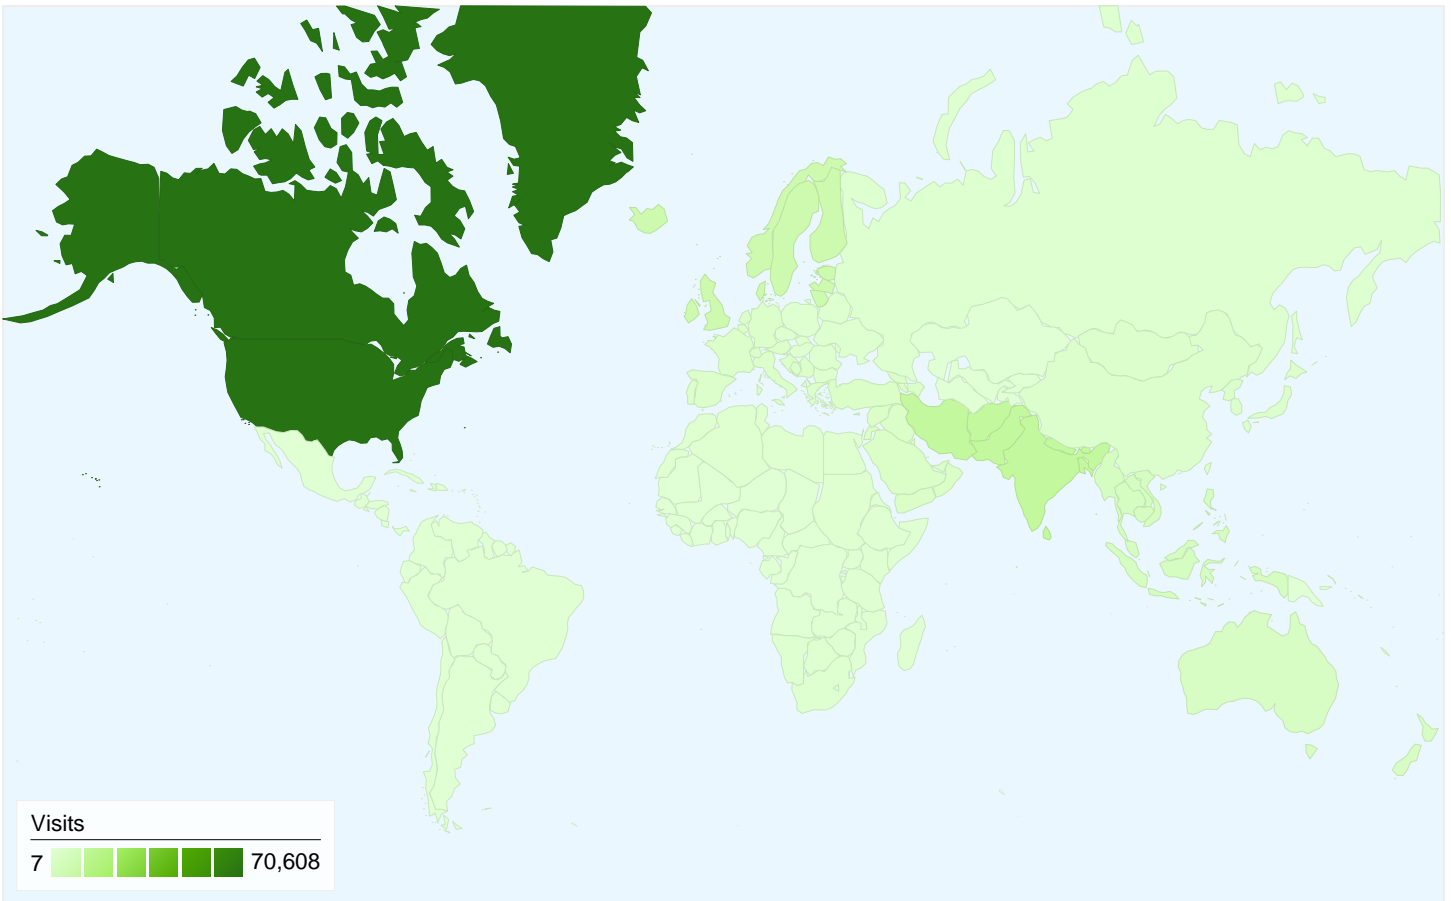

All traffic sources sent a total of 109,856 visits

 7.06% Direct Traffic

 10.02% Referring Sites

 82.92% Search Engines

- **Search Engines**  
91,090.00 (82.92%)
- **Referring Sites**  
11,003.00 (10.02%)
- **Direct Traffic**  
7,757.00 (7.06%)
- **Other**  
6 (0.01%)

## 109,856 visits came from 23 sub continent regions

## 109,856 visits came from 192 countries/territories