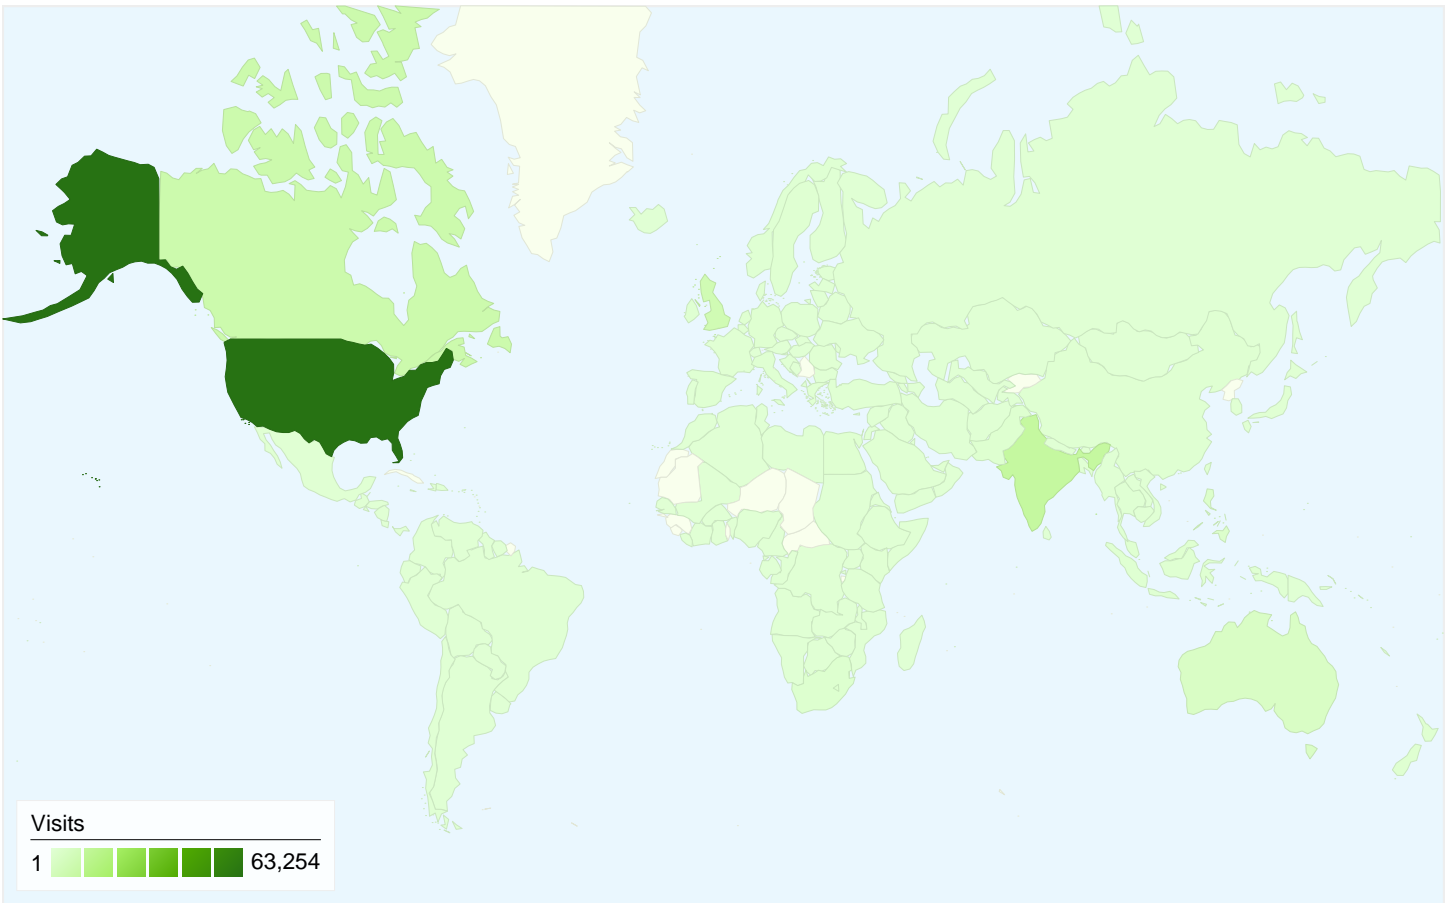

Keywords	Visits	% visits
quotes	23,443	25.74%
good quotes	13,582	14.91%
famous quotes	12,087	13.27%
quotes by famous people	2,616	2.87%
famous quotes by famous	2,232	2.45%

## 109,856 visits came from 23 sub continent regions

## 109,856 visits came from 192 countries/territories