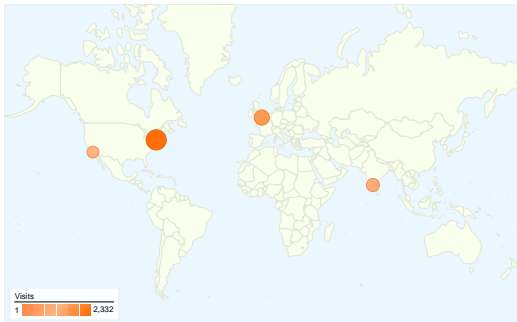

Map Overlay world

Referring Sites

Source	Visits	% visits
stumbleupon.com	1,887	17.15%
en.wikipedia.org	1,430	13.00%
download.srv.cs.cmu.edu	1,230	11.18%
google.com	882	8.02%
images.google.com	560	5.09%

Search Engines

Source	Visits	% visits
google	84,305	92.55%
yahoo	2,918	3.20%
ask	1,011	1.11%
aol	1,003	1.10%
search	678	0.74%

Keywords

Keyword	Visits	% visits
quotes	23,443	25.74%
good quotes	13,582	14.91%
famous quotes	12,087	13.27%
quotes by famous people	2,616	2.87%
famous quotes by famous	2,232	2.45%