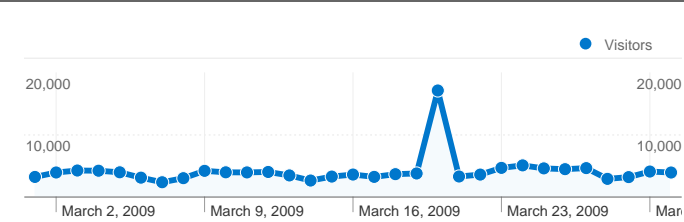

Site Usage

135,861 Visits

92.27% Bounce Rate

155,729 Pageviews

00:00:27 Avg. Time on Site

1.15 Pages/Visit

86.24% % New Visits

Visitors Overview

Visitors
121,100

Top Content

Page	Pageviews	% visits
/~robins/quotes.html	105,741	67.90%
/~robins/YouAndYourResearch.	27,001	17.34%
/~robins/Randy/	5,983	3.84%
/~robins/GP/slide_show_fast.ht	2,948	1.89%
/~robins/	2,116	1.36%

121,100 people visited this site

135,861 Visits

121,100 Absolute Unique Visitors

155,729 Pageviews

1.15 Average Pageviews

00:00:27 Time on Site

92.27% Bounce Rate

86.24% New Visits