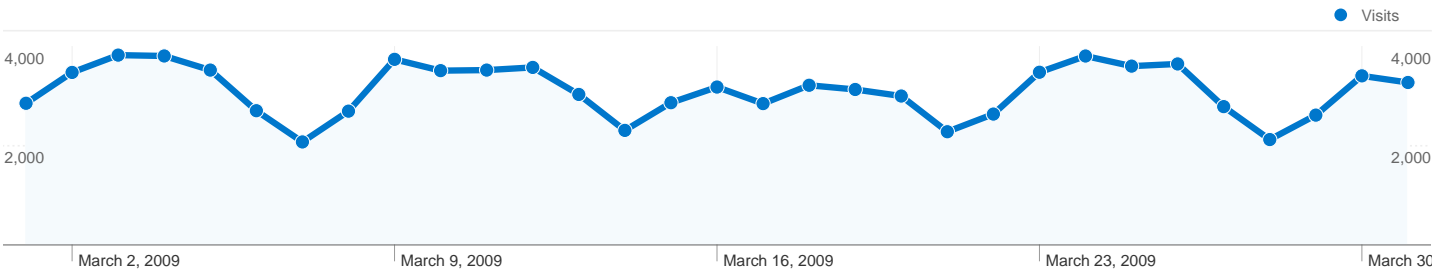

Keywords

Mar 1, 2009 - Mar 31, 2009

Comparing to: Site

Search sent 96,641 total visits via 11,966 keywords

Site Usage

Visits 96,641 % of Site Total: 71.13%	Pages/Visit 1.09 Site Avg: 1.15 (-5.22%)	Avg. Time on Site 00:00:20 Site Avg: 00:00:27 (-26.05%)	% New Visits 89.45% Site Avg: 86.24% (3.72%)	Bounce Rate 94.74% Site Avg: 92.27% (2.68%)

Keyword	Visits	Pages/Visit	Avg. Time on Site	% New Visits	Bounce Rate
quotes	25,749	1.05	00:00:12	89.90%	96.59%
good quotes	14,276	1.04	00:00:12	90.23%	96.80%
famous quotes	10,408	1.06	00:00:18	89.72%	95.71%
famous quotes by famous people	2,796	1.07	00:00:22	88.48%	94.92%
quotes by famous people	2,547	1.07	00:00:21	90.22%	94.90%
funny quotes	1,585	1.05	00:00:09	92.93%	97.48%
good quote	1,352	1.04	00:00:17	88.17%	96.23%
quotes from famous people	1,261	1.06	00:00:14	91.59%	95.64%
good quotations	1,240	1.09	00:00:22	90.00%	94.52%
famous quotations	1,205	1.09	00:00:29	90.12%	93.61%
famous people quotes	1,132	1.04	00:00:17	91.70%	96.47%
famous words	883	1.07	00:00:19	83.24%	94.34%
randy pausch	809	1.61	00:01:41	88.38%	70.83%
famous quote	748	1.05	00:00:15	88.10%	95.86%
quotations from famous people	740	1.09	00:00:23	90.00%	94.32%
good words	575	1.11	00:00:31	86.26%	92.00%
funny famous quotes	487	1.06	00:00:16	93.43%	96.10%
famous funny quotes	461	1.04	00:00:13	93.28%	96.96%
famous qoutes	437	1.07	00:00:21	91.76%	94.51%
good qoutes	428	1.05	00:00:24	86.68%	95.09%
most famous quotes	358	1.05	00:00:21	91.62%	96.37%
famous people	356	1.15	00:00:19	95.51%	92.70%