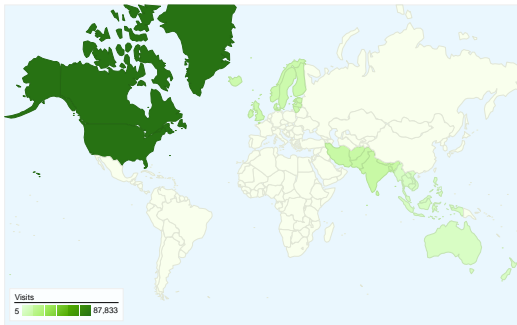

Visitors
121,100

Top Content

Page	Pageviews	% visits
/~robins/quotes.html	105,741	67.90%
/~robins/YouAndYourResearch.	27,001	17.34%
/~robins/Randy/	5,983	3.84%
/~robins/GP/slide_show_fast.ht	2,948	1.89%
/~robins/	2,116	1.36%

Traffic Sources Overview

- **Search Engines**
96,641.00 (71.13%)
- **Referring Sites**
28,176.00 (20.74%)
- **Direct Traffic**
11,036.00 (8.12%)
- **Other**
8 (0.01%)

All Traffic Sources

Source/Medium	Visits	% visits
google / organic	88,945	65.47%
reddit.com / referral	14,720	10.83%
(direct) / (none)	11,036	8.12%
yahoo / organic	2,702	1.99%
stumbleupon.com / referral	2,191	1.61%

Map Overlay world

Map Overlay world

Map Overlay world

Referring Sites

Source	Visits	% visits
reddit.com	14,720	52.24%
stumbleupon.com	2,191	7.78%
en.wikipedia.org	1,371	4.87%
download.srv.cs.cmu.edu	1,152	4.09%
google.com	792	2.81%