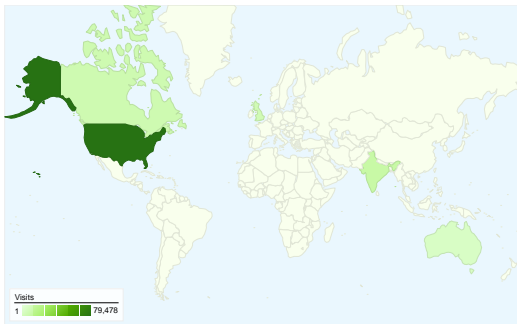

Visitors
121,100

Top Content

Page	Pageviews	% visits
/~robins/quotes.html	105,741	67.90%
/~robins/YouAndYourResearch.	27,001	17.34%
/~robins/Randy/	5,983	3.84%
/~robins/GP/slide_show_fast.ht	2,948	1.89%
/~robins/	2,116	1.36%

Traffic Sources Overview

- **Search Engines**
96,641.00 (71.13%)
- **Referring Sites**
28,176.00 (20.74%)
- **Direct Traffic**
11,036.00 (8.12%)
- **Other**
8 (0.01%)

All Traffic Sources

Source/Medium	Visits	% visits
google / organic	88,945	65.47%
reddit.com / referral	14,720	10.83%
(direct) / (none)	11,036	8.12%
yahoo / organic	2,702	1.99%
stumbleupon.com / referral	2,191	1.61%

Map Overlay world

Map Overlay world

Map Overlay world

Referring Sites

Source	Visits	% visits
reddit.com	14,720	52.24%
stumbleupon.com	2,191	7.78%
en.wikipedia.org	1,371	4.87%
download.srv.cs.cmu.edu	1,152	4.09%
google.com	792	2.81%