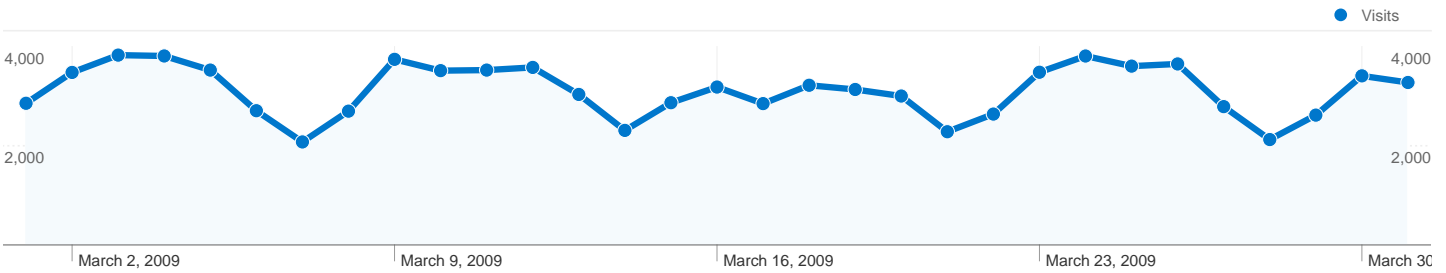

Search sent 96,641 total visits via 14 sources

Site Usage

Source	Visits	Pages/Visit	Avg. Time on Site	% New Visits	Bounce Rate
Visits 96,641 % of Site Total: 71.13%	Pages/Visit 1.09 Site Avg: 1.15 (-5.22%)	Avg. Time on Site 00:00:20 Site Avg: 00:00:27 (-26.05%)	% New Visits 89.45% Site Avg: 86.24% (3.72%)	Bounce Rate 94.74% Site Avg: 92.27% (2.68%)	
Source	Visits	Pages/Visit	Avg. Time on Site	% New Visits	Bounce Rate
google	88,945	1.08	00:00:19	89.40%	94.87%
yahoo	2,702	1.08	00:00:20	89.64%	94.78%
ask	1,534	1.13	00:00:25	89.50%	93.09%
aol	1,154	1.11	00:00:27	88.65%	91.16%
search	948	1.11	00:00:26	90.08%	92.62%
msn	793	1.10	00:00:28	91.17%	93.06%
live	518	1.13	00:00:38	94.40%	92.08%
cnn	14	1.21	00:00:34	85.71%	85.71%
netscape	12	1.25	00:00:25	83.33%	75.00%
yandex	11	1.18	00:00:28	81.82%	81.82%
altavista	6	1.00	00:00:00	100.00%	100.00%
seznam	2	1.00	00:00:00	100.00%	100.00%
alltheweb	1	1.00	00:00:00	100.00%	100.00%
virgilio	1	1.00	00:00:00	100.00%	100.00%