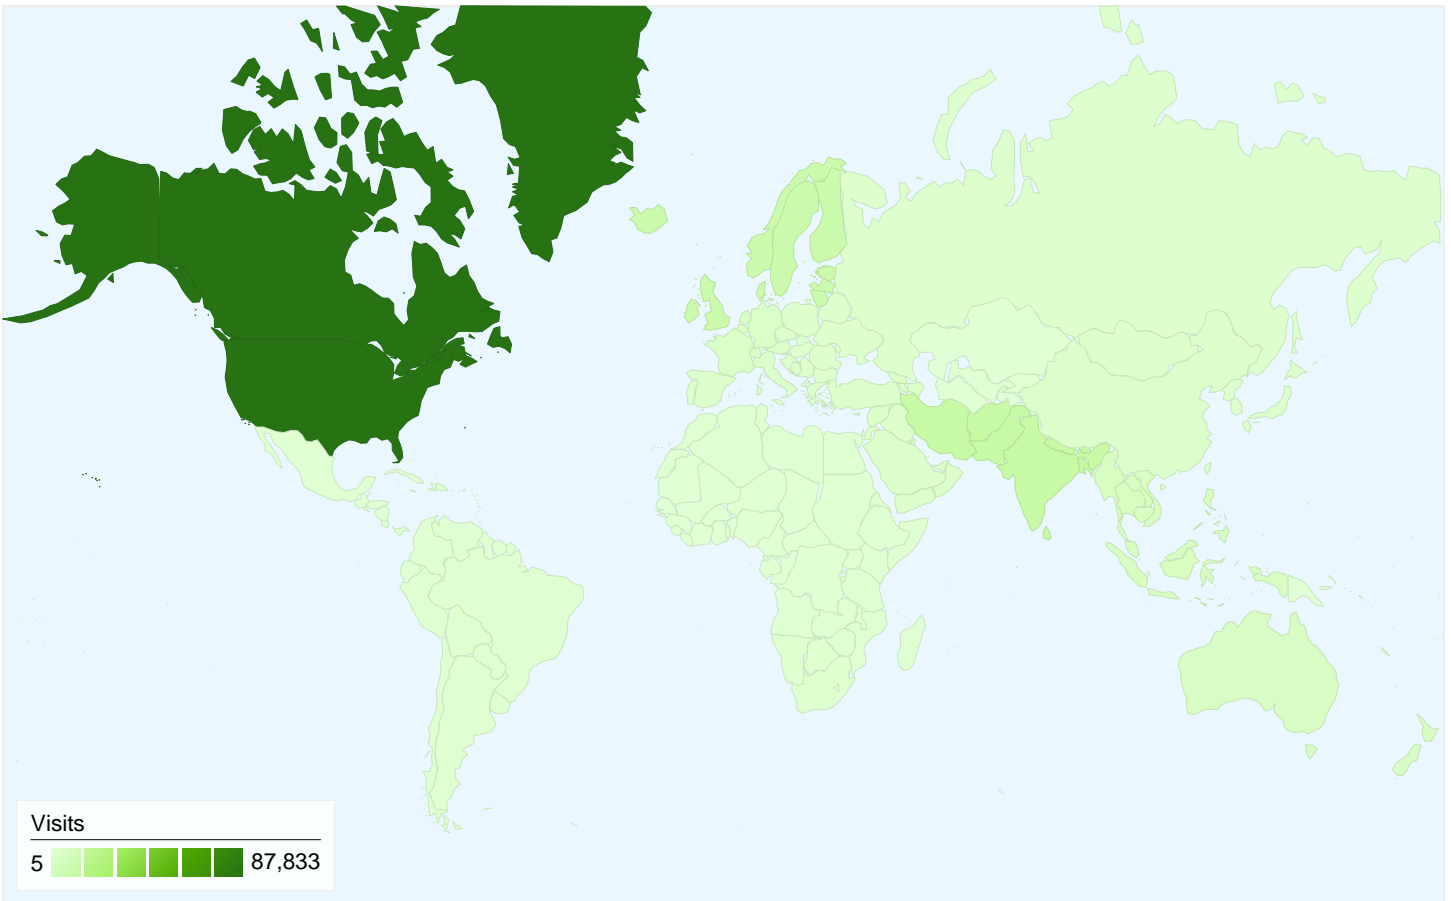

121,100 people visited this site

135,861 Visits

121,100 Absolute Unique Visitors

155,729 Pageviews

1.15 Average Pageviews

00:00:27 Time on Site

92.27% Bounce Rate

86.24% New Visits

All traffic sources sent a total of 135,861 visits

8.12% Direct Traffic

20.74% Referring Sites

71.13% Search Engines

- Search Engines
96,641.00 (71.13%)
- Referring Sites
28,176.00 (20.74%)
- Direct Traffic
11,036.00 (8.12%)
- Other
8 (0.01%)

Top Traffic Sources

Sources	Visits	% visits	Keywords	Visits	% visits
google (organic)	88,945	65.47%	quotes	25,749	26.64%
reddit.com (referral)	14,720	10.83%	good quotes	14,276	14.77%
(direct) ((none))	11,036	8.12%	famous quotes	10,408	10.77%
yahoo (organic)	2,702	1.99%	famous quotes by famous	2,796	2.89%
stumbleupon.com (referral)	2,191	1.61%	quotes by famous people	2,547	2.64%

135,861 visits came from 23 sub continent regions

Site Usage

Visits	Pages/Visit	Avg. Time on Site	% New Visits	Bounce Rate	
135,861 % of Site Total: 100.00%	1.15 Site Avg: 1.15 (0.00%)	00:00:27 Site Avg: 00:00:27 (0.00%)	86.26% Site Avg: 86.24% (0.02%)	92.27% Site Avg: 92.27% (0.00%)	
Sub Continent Region	Visits	Pages/Visit	Avg. Time on Site	% New Visits	Bounce Rate
Northern America	87,833	1.15	00:00:25	87.36%	92.45%
Southern Asia	12,389	1.10	00:00:29	85.91%	93.69%
Northern Europe	10,279	1.12	00:00:29	86.43%	92.31%
South-Eastern Asia	4,527	1.13	00:00:39	87.41%	92.11%
Australia and New Zealand	4,407	1.08	00:00:18	87.36%	94.60%
Western Europe	3,461	1.18	00:00:32	81.42%	88.82%
Western Asia	2,703	1.12	00:00:24	82.46%	93.27%
Southern Europe	2,202	1.16	00:00:32	79.25%	89.87%
Eastern Asia	1,997	1.44	00:01:01	72.51%	79.77%