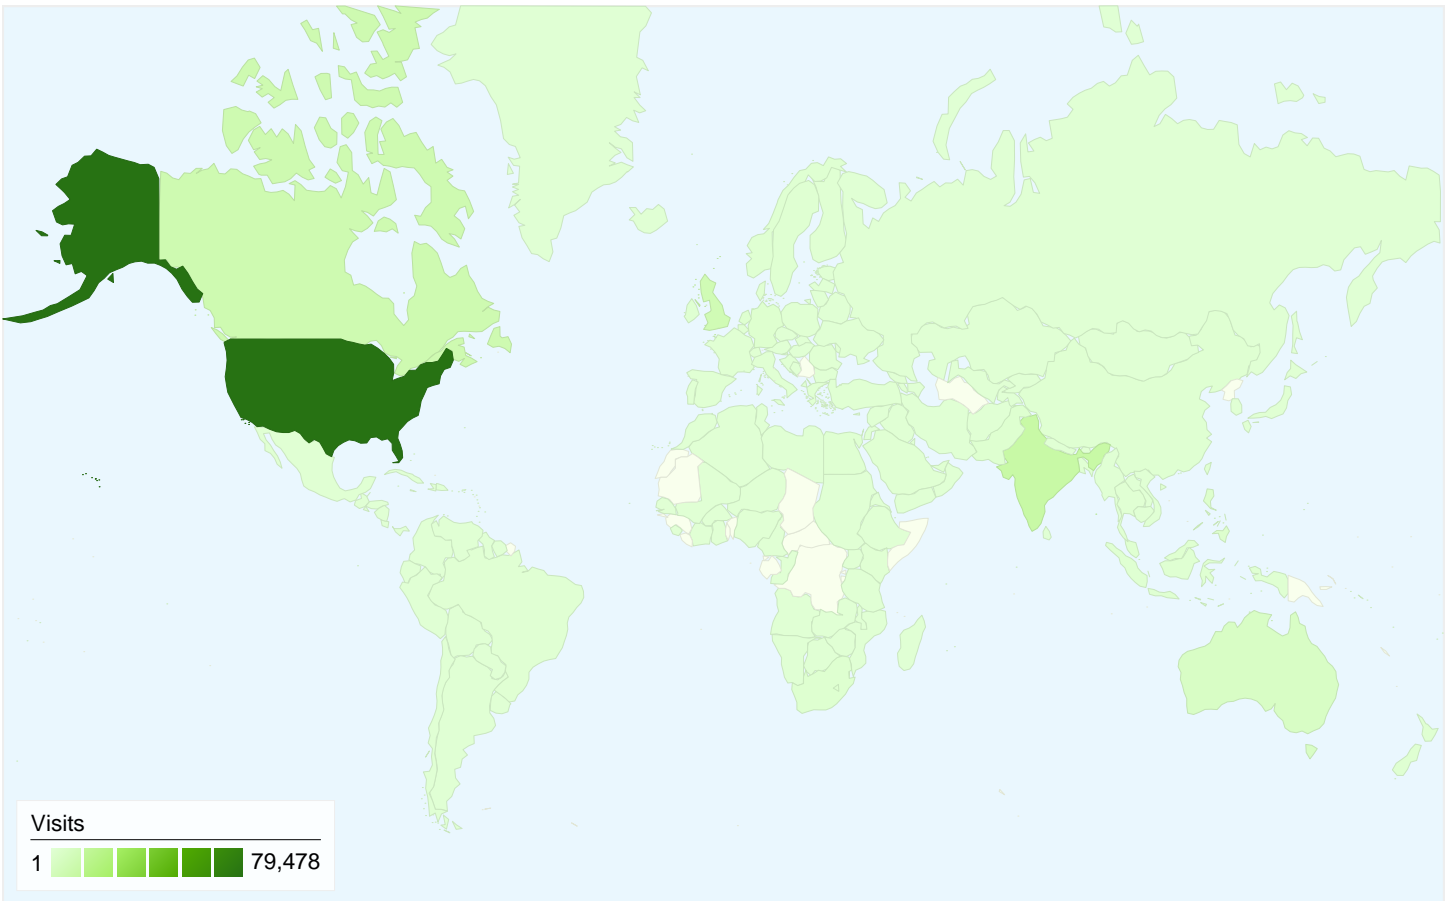

135,861 visits came from 190 countries/territories

Site Usage

Country/Territory	Visits	Pages/Visit	Avg. Time on Site	% New Visits	Bounce Rate
United States	79,478	1.16	00:00:25	87.33%	92.42%
India	10,814	1.10	00:00:30	86.08%	93.68%
Canada	8,343	1.11	00:00:21	87.67%	92.72%
United Kingdom	7,274	1.11	00:00:24	88.80%	93.11%
Australia	3,712	1.07	00:00:15	87.77%	95.37%
Philippines	1,730	1.10	00:00:56	92.60%	92.43%
Germany	1,182	1.26	00:00:42	77.66%	85.70%
South Africa	1,166	1.11	00:00:19	86.02%	93.40%
Singapore	1,079	1.19	00:00:32	82.48%	90.18%