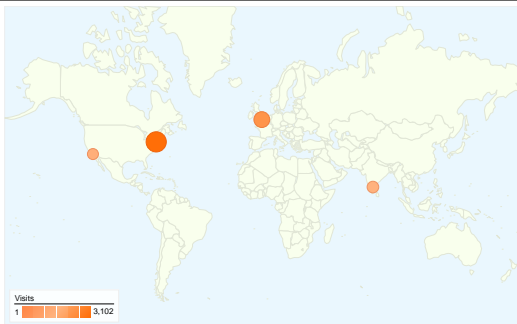

Visitors
121,100

Top Content

Page	Pageviews	% visits
/~robins/quotes.html	105,741	67.90%
/~robins/YouAndYourResearch.	27,001	17.34%
/~robins/Randy/	5,983	3.84%
/~robins/GP/slide_show_fast.ht	2,948	1.89%
/~robins/	2,116	1.36%

Traffic Sources Overview

- **Search Engines**
96,641.00 (71.13%)
- **Referring Sites**
28,176.00 (20.74%)
- **Direct Traffic**
11,036.00 (8.12%)
- **Other**
8 (0.01%)

All Traffic Sources

Source/Medium	Visits	% visits
google / organic	88,945	65.47%
reddit.com / referral	14,720	10.83%
(direct) / (none)	11,036	8.12%
yahoo / organic	2,702	1.99%
stumbleupon.com / referral	2,191	1.61%

Map Overlay world

Map Overlay world

Map Overlay world

Referring Sites

Source	Visits	% visits
reddit.com	14,720	52.24%
stumbleupon.com	2,191	7.78%
en.wikipedia.org	1,371	4.87%
download.srv.cs.cmu.edu	1,152	4.09%
google.com	792	2.81%

Search Engines

Source	Visits	% visits
google	88,945	92.04%
yahoo	2,702	2.80%
ask	1,534	1.59%
aol	1,154	1.19%
search	948	0.98%

Keywords

Keyword	Visits	% visits
quotes	25,749	26.64%
good quotes	14,276	14.77%
famous quotes	10,408	10.77%
famous quotes by famous	2,796	2.89%
quotes by famous people	2,547	2.64%