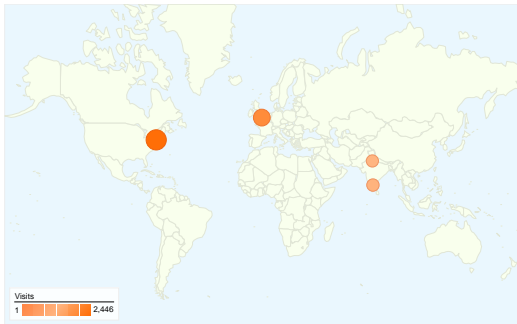

Visitors
93,676

Top Content

Page	Pageviews	% visits
~/robins/quotes.html	94,887	79.63%
~/robins/YouAndYourResearch.	5,949	4.99%
~/robins/Randy/	5,891	4.94%
~/robins/Randy_Time_Manage	1,982	1.66%
~/robins/	1,822	1.53%

Traffic Sources Overview

- **Search Engines**
86,733.00 (82.00%)
- **Referring Sites**
10,318.00 (9.76%)
- **Direct Traffic**
8,706.00 (8.23%)
- **Other**
9 (0.01%)

All Traffic Sources

Source/Medium	Visits	% visits
google / organic	80,708	76.31%
(direct) / (none)	8,706	8.23%
reddit.com / referral	1,487	1.41%
yahoo / organic	1,484	1.40%
download.srv.cs.cmu.edu /	1,100	1.04%

Map Overlay world

Map Overlay world

Map Overlay world

Referring Sites

Source	Visits	% visits
reddit.com	1,487	14.41%
download.srv.cs.cmu.edu	1,100	10.66%
en.wikipedia.org	1,039	10.07%
images.google.com	550	5.33%
google.com	414	4.01%

105,766 visits came from 187 countries/territories

Site Usage

Country/Territory	Visits	Pages/Visit	Avg. Time on Site	% New Visits	Bounce Rate
United States	62,693	1.12	00:00:24	85.78%	92.80%
India	9,951	1.11	00:00:23	86.24%	93.25%
Canada	5,451	1.10	00:00:20	87.31%	93.60%
United Kingdom	5,210	1.10	00:00:21	84.53%	94.03%
Australia	2,672	1.12	00:00:23	86.56%	93.71%
Philippines	1,175	1.05	00:00:12	93.45%	95.83%
Pakistan	914	1.10	00:00:28	88.84%	94.42%
South Africa	877	1.12	00:00:23	81.87%	94.53%
Singapore	867	1.22	00:00:48	74.74%	88.12%