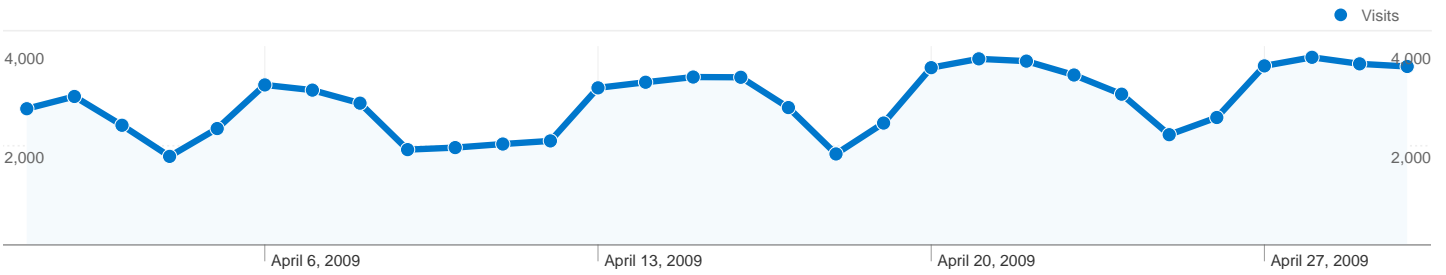

Search sent 86,733 total visits via 14 sources

Site Usage						
Visits	Pages/Visit	Avg. Time on Site	% New Visits	Bounce Rate		
86,733 % of Site Total: 82.00%	1.08 Site Avg: 1.13 (-3.77%)	00:00:20 Site Avg: 00:00:26 (-23.78%)	88.92% Site Avg: 84.63% (5.08%)	94.82% Site Avg: 92.51% (2.50%)		
Source	Visits	Pages/Visit	Avg. Time on Site	% New Visits	Bounce Rate	
google	80,708	1.08	00:00:19	88.85%	94.93%	
yahoo	1,484	1.11	00:00:23	90.36%	94.47%	
aol	1,096	1.12	00:00:31	88.14%	91.33%	
ask	1,081	1.12	00:00:24	89.73%	92.41%	
search	1,024	1.08	00:00:19	90.23%	94.63%	
msn	707	1.11	00:00:23	90.66%	93.35%	
live	596	1.07	00:00:18	90.27%	94.46%	
netscape	12	1.50	00:00:22	91.67%	66.67%	
cnn	9	1.22	00:00:21	77.78%	77.78%	
yandex	8	1.12	00:03:10	100.00%	87.50%	
altavista	4	1.25	00:01:41	100.00%	75.00%	
alltheweb	2	1.50	00:03:14	100.00%	50.00%	
onet	1	1.00	00:00:00	100.00%	100.00%	
voila	1	1.00	00:00:00	100.00%	100.00%	

1 - 14 of 14