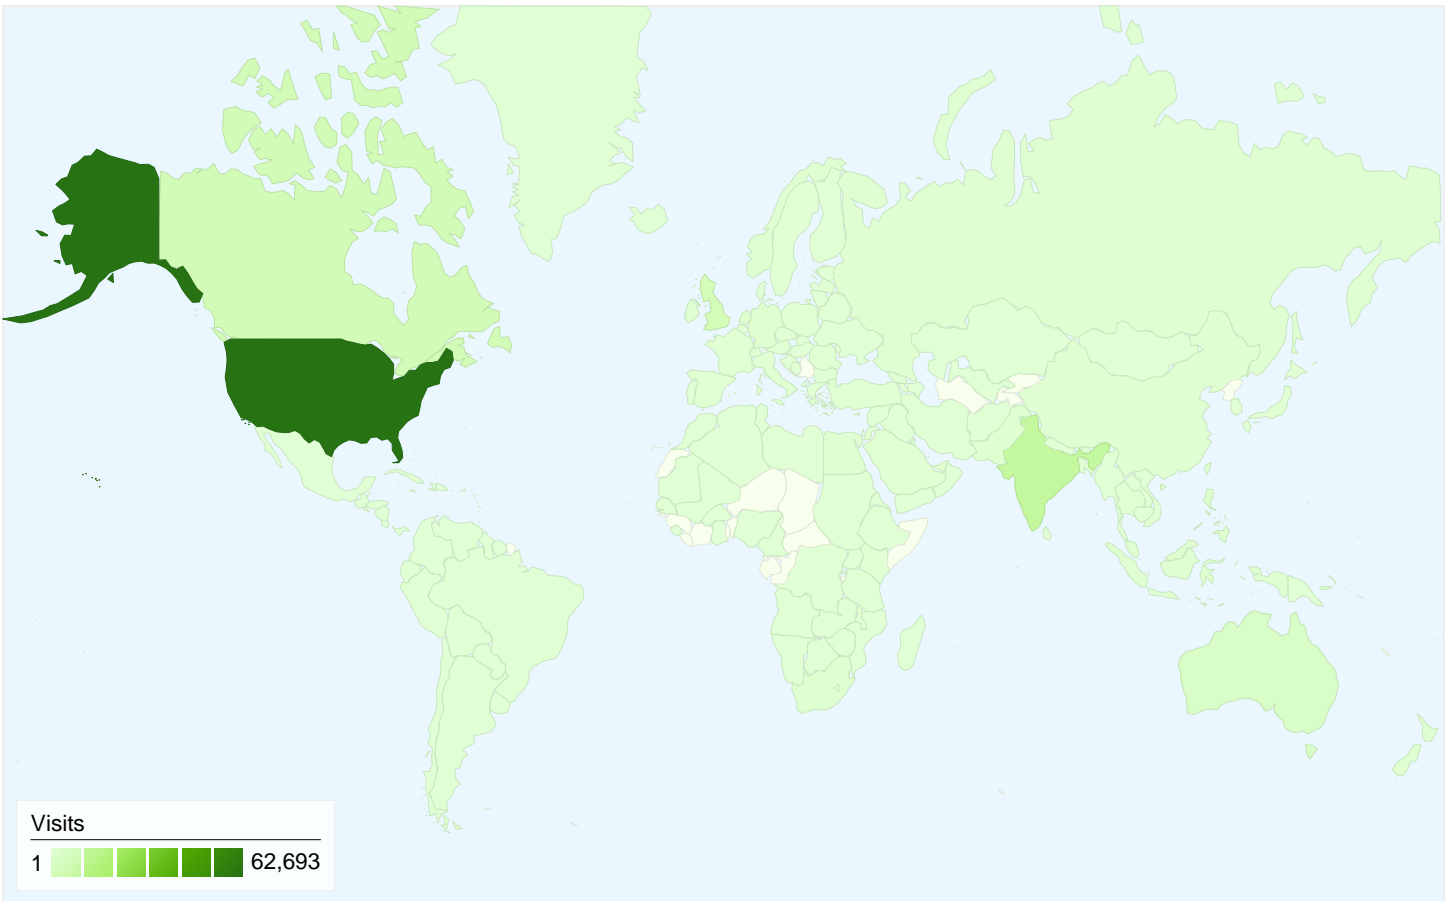

105,766 visits came from 187 countries/territories

Site Usage

Country/Territory	Visits	Pages/Visit	Avg. Time on Site	% New Visits	Bounce Rate
United States	62,693	1.12	00:00:24	85.78%	92.80%
India	9,951	1.11	00:00:23	86.24%	93.25%
Canada	5,451	1.10	00:00:20	87.31%	93.60%
United Kingdom	5,210	1.10	00:00:21	84.53%	94.03%
Australia	2,672	1.12	00:00:23	86.56%	93.71%
Philippines	1,175	1.05	00:00:12	93.45%	95.83%
Pakistan	914	1.10	00:00:28	88.84%	94.42%
South Africa	877	1.12	00:00:23	81.87%	94.53%
Singapore	867	1.22	00:00:48	74.74%	88.12%