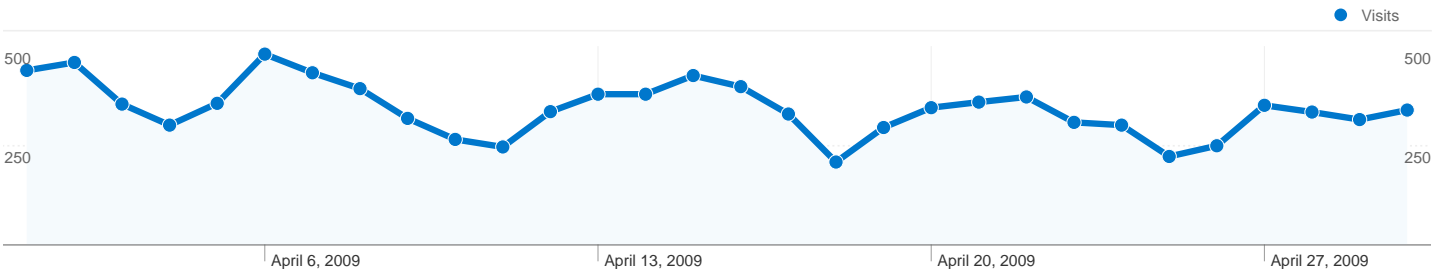

Referring Sites

Apr 1, 2009 - Apr 30, 2009

Comparing to: Site

Referring sites sent 10,318 visits via 798 sources

Site Usage

Source	Visits	Pages/Visit	Avg. Time on Site	% New Visits	Bounce Rate
Visits 10,318 % of Site Total: 9.76%	Pages/Visit 1.43 Site Avg: 1.13 (26.59%)	Avg. Time on Site 00:01:03 Site Avg: 00:00:26 (145.44%)	% New Visits 70.32% Site Avg: 84.63% (-16.90%)	Bounce Rate 76.06% Site Avg: 92.51% (-17.78%)	
reddit.com	1,487	1.06	00:00:36	5.31%	95.43%
download.srv.cs.cmu.edu	1,100	2.12	00:02:55	70.18%	53.36%
en.wikipedia.org	1,039	1.19	00:00:30	92.59%	90.47%
images.google.com	550	1.65	00:00:19	96.18%	42.55%
google.com	414	1.12	00:00:21	73.19%	90.82%
search.mywebsearch.com	399	1.10	00:00:26	86.72%	92.23%
video.google.com	315	2.24	00:02:49	84.44%	48.25%
blogs.myoops.org	246	1.55	00:00:59	85.37%	60.16%
stumbleupon.com	238	1.60	00:01:11	87.82%	42.44%
youtube.com	230	1.80	00:02:21	72.61%	54.78%
spreuken.startkabel.nl	227	1.06	00:00:23	93.83%	94.27%
www2.myoops.org	227	1.60	00:00:48	90.75%	56.39%
thelastlecture.com	137	2.04	00:02:22	91.97%	59.85%
webcrawler.com	124	1.09	00:00:09	95.16%	93.55%
blog.duarte.com	115	1.90	00:01:47	80.00%	54.78%
searchservice.myspace.com	100	1.14	00:00:45	95.00%	87.00%
board.rt.mipt.ru	89	1.00	00:00:00	26.97%	100.00%
facebook.com	88	1.14	00:00:19	61.36%	88.64%
mail.google.com	87	1.32	00:01:04	50.57%	77.01%
viddler.com	80	2.59	00:02:04	56.25%	20.00%
quotes-zone.com	77	1.12	00:00:16	98.70%	92.21%
dogpile.com	57	1.42	00:00:59	66.67%	63.16%