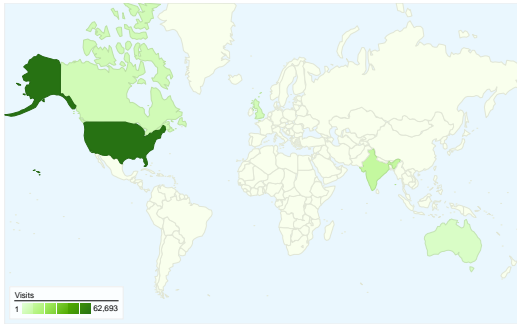

Visitors
93,676

Top Content

Page	Pageviews	% visits
~/robins/quotes.html	94,887	79.63%
~/robins/YouAndYourResearch.	5,949	4.99%
~/robins/Randy/	5,891	4.94%
~/robins/Randy_Time_Manage	1,982	1.66%
~/robins/	1,822	1.53%

Traffic Sources Overview

- **Search Engines**
86,733.00 (82.00%)
- **Referring Sites**
10,318.00 (9.76%)
- **Direct Traffic**
8,706.00 (8.23%)
- **Other**
9 (0.01%)

All Traffic Sources

Source/Medium	Visits	% visits
google / organic	80,708	76.31%
(direct) / (none)	8,706	8.23%
reddit.com / referral	1,487	1.41%
yahoo / organic	1,484	1.40%
download.srv.cs.cmu.edu /	1,100	1.04%

Map Overlay world

Map Overlay world

Map Overlay world

Referring Sites

Source	Visits	% visits
reddit.com	1,487	14.41%
download.srv.cs.cmu.edu	1,100	10.66%
en.wikipedia.org	1,039	10.07%
images.google.com	550	5.33%
google.com	414	4.01%

105,766 visits came from 187 countries/territories

Site Usage

Country/Territory	Visits	Pages/Visit	Avg. Time on Site	% New Visits	Bounce Rate
United States	62,693	1.12	00:00:24	85.78%	92.80%
India	9,951	1.11	00:00:23	86.24%	93.25%
Canada	5,451	1.10	00:00:20	87.31%	93.60%
United Kingdom	5,210	1.10	00:00:21	84.53%	94.03%
Australia	2,672	1.12	00:00:23	86.56%	93.71%
Philippines	1,175	1.05	00:00:12	93.45%	95.83%
Pakistan	914	1.10	00:00:28	88.84%	94.42%
South Africa	877	1.12	00:00:23	81.87%	94.53%
Singapore	867	1.22	00:00:48	74.74%	88.12%