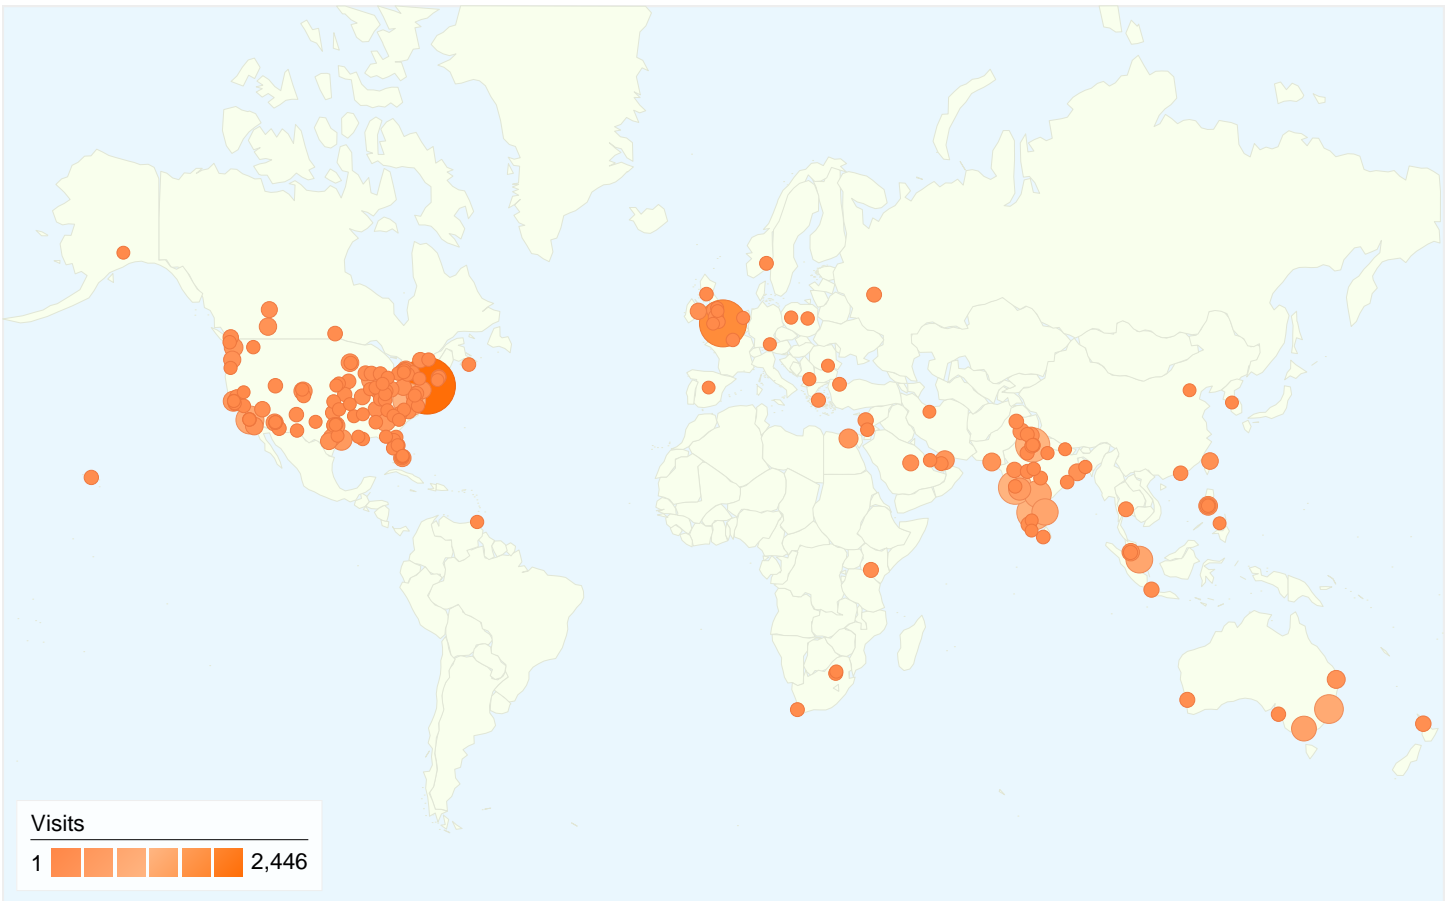

105,766 visits came from 8,783 cities

Site Usage

City	Visits	Pages/Visit	Avg. Time on Site	% New Visits	Bounce Rate
Visits 105,766 % of Site Total: 100.00%	Pages/Visit 1.13 Site Avg: 1.13 (0.00%)	Avg. Time on Site 00:00:26 Site Avg: 00:00:26 (0.00%)	% New Visits 84.65% Site Avg: 84.63% (0.03%)	Bounce Rate 92.51% Site Avg: 92.51% (0.00%)	
New York	2,446	1.12	00:00:28	82.30%	91.50%
London	1,930	1.09	00:00:18	82.28%	94.51%
(not set)	1,294	1.12	00:00:55	83.23%	93.51%
Bangalore	1,267	1.11	00:00:23	84.14%	93.21%
Delhi	1,236	1.09	00:00:25	87.30%	94.09%
Mumbai	1,200	1.10	00:00:23	83.75%	94.25%
Charlottesville	1,164	1.60	00:01:23	34.79%	66.67%
Sydney	942	1.11	00:00:20	86.41%	93.42%
Los Angeles	902	1.11	00:00:43	87.03%	92.79%