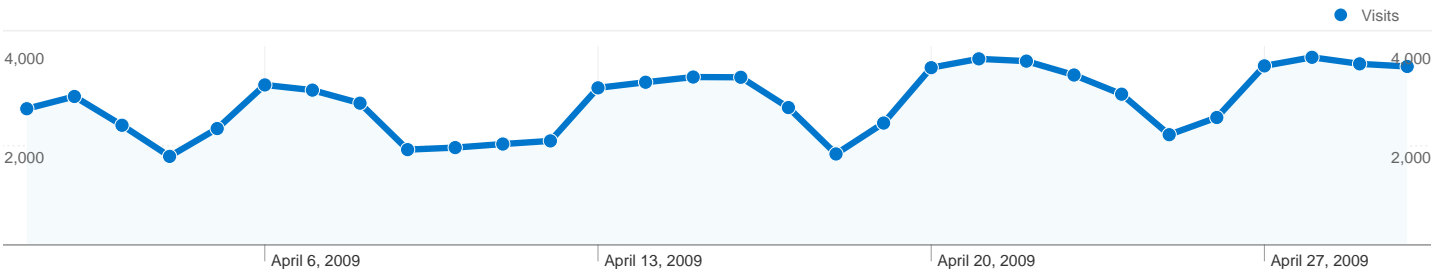

Keywords

Apr 1, 2009 - Apr 30, 2009

Comparing to: Site

Search sent 86,733 total visits via 10,299 keywords

Site Usage

Visits 86,733 % of Site Total: 82.00%	Pages/Visit 1.08 Site Avg: 1.13 (-3.77%)	Avg. Time on Site 00:00:20 Site Avg: 00:00:26 (-23.78%)	% New Visits 88.92% Site Avg: 84.63% (5.08%)	Bounce Rate 94.82% Site Avg: 92.51% (2.50%)

Keyword	Visits	Pages/Visit	Avg. Time on Site	% New Visits	Bounce Rate
quotes	27,819	1.04	00:00:12	90.06%	96.90%
good quotes	12,745	1.05	00:00:13	90.39%	96.41%
famous quotes	5,267	1.06	00:00:19	86.61%	95.54%
famous quotes by famous people	2,730	1.06	00:00:20	90.77%	95.90%
quotes by famous people	2,330	1.06	00:00:17	88.15%	95.71%
good quotations	1,861	1.07	00:00:15	90.27%	95.59%
quotes from famous people	1,162	1.07	00:00:18	90.45%	95.01%
good quote	1,126	1.03	00:00:12	87.03%	96.98%
famous quotations	1,070	1.07	00:00:23	87.94%	95.23%
famous people quotes	1,056	1.05	00:00:20	89.20%	96.59%
quotations from famous people	728	1.16	00:00:49	85.03%	91.07%
randy pausch	718	1.67	00:01:35	87.19%	69.92%
famous words	611	1.13	00:00:31	88.05%	92.31%
famous quote	527	1.06	00:00:16	91.65%	95.83%
funny quotes	520	1.05	00:00:22	90.00%	96.15%
good words	483	1.07	00:00:11	82.61%	95.03%
some good quotes	433	1.09	00:00:16	92.15%	94.00%
good quotes	387	1.07	00:00:22	80.88%	94.57%
funny famous quotes	381	1.04	00:00:09	95.54%	97.11%
famous people	365	1.06	00:00:03	96.44%	96.44%
most famous quotes	287	1.05	00:00:07	90.24%	96.17%
famous funny quotes	286	1.05	00:00:13	91.61%	95.45%