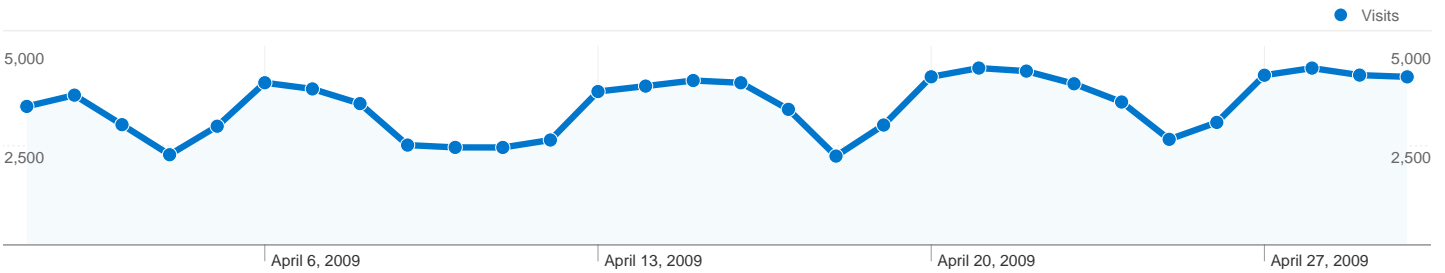

All traffic sources sent 105,766 visits via 817 sources and mediums

Site Usage

Visits	Pages/Visit	Avg. Time on Site	% New Visits	Bounce Rate	
105,766 % of Site Total: 100.00%	1.13 Site Avg: 1.13 (0.00%)	00:00:26 Site Avg: 00:00:26 (0.00%)	84.65% Site Avg: 84.63% (0.03%)	92.51% Site Avg: 92.51% (0.00%)	
Source/Medium	Visits	Pages/Visit	Avg. Time on Site	% New Visits	Bounce Rate
google / organic	80,708	1.08	00:00:19	88.85%	94.93%
(direct) / (none)	8,706	1.19	00:00:42	59.05%	88.93%
reddit.com / referral	1,487	1.06	00:00:36	5.31%	95.43%
yahoo / organic	1,484	1.11	00:00:23	90.36%	94.47%
download.srv.cs.cmu.edu / referral	1,100	2.12	00:02:55	70.18%	53.36%
aol / organic	1,096	1.12	00:00:31	88.14%	91.33%
ask / organic	1,081	1.12	00:00:24	89.73%	92.41%
en.wikipedia.org / referral	1,039	1.19	00:00:30	92.59%	90.47%
search / organic	1,024	1.08	00:00:19	90.23%	94.63%
msn / organic	707	1.11	00:00:23	90.66%	93.35%
live / organic	596	1.07	00:00:18	90.27%	94.46%
images.google.com / referral	550	1.65	00:00:19	96.18%	42.55%
google.com / referral	414	1.12	00:00:21	73.19%	90.82%
search.mywebsearch.com / referral	399	1.10	00:00:26	86.72%	92.23%
video.google.com / referral	315	2.24	00:02:49	84.44%	48.25%
blogs.myoops.org / referral	246	1.55	00:00:59	85.37%	60.16%
stumbleupon.com / referral	238	1.60	00:01:11	87.82%	42.44%
youtube.com / referral	230	1.80	00:02:21	72.61%	54.78%
spreuken.startkabel.nl / referral	227	1.06	00:00:23	93.83%	94.27%
www2.myoops.org / referral	227	1.60	00:00:48	90.75%	56.39%
thelastlecture.com / referral	137	2.04	00:02:22	91.97%	59.85%
webcrawler.com / referral	124	1.09	00:00:09	95.16%	93.55%