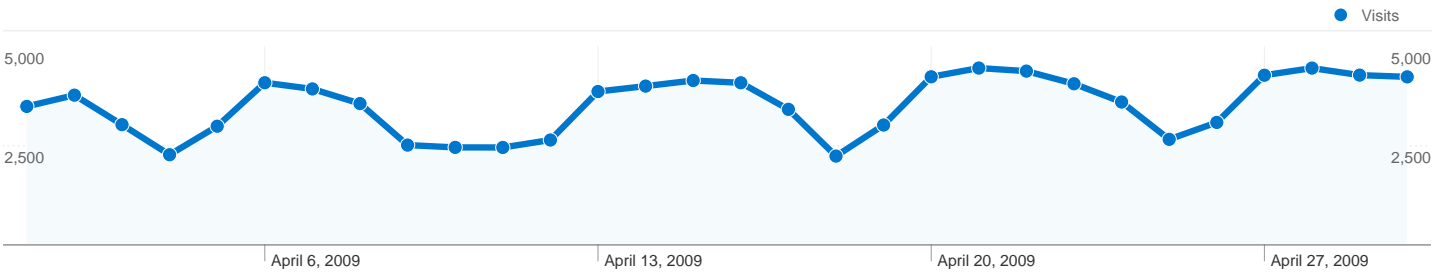

Site Usage

105,766 Visits

92.51% Bounce Rate

119,153 Pageviews

00:00:26 Avg. Time on Site

1.13 Pages/Visit

84.63% % New Visits

Visitors Overview

Search Engines

Source	Visits	% visits
google	80,708	93.05%
yahoo	1,484	1.71%
aol	1,096	1.26%
ask	1,081	1.25%
search	1,024	1.18%

Keywords

Keyword	Visits	% visits
quotes	27,819	32.07%
good quotes	12,745	14.69%
famous quotes	5,267	6.07%
famous quotes by famous	2,730	3.15%
quotes by famous people	2,330	2.69%

93,676 people visited this site

105,766 Visits

93,676 Absolute Unique Visitors

119,153 Pageviews

1.13 Average Pageviews

00:00:26 Time on Site

92.51% Bounce Rate

84.63% New Visits

All traffic sources sent a total of 105,766 visits

-  **8.23%** Direct Traffic
-  **9.76%** Referring Sites
-  **82.00%** Search Engines

- **Search Engines**
86,733.00 (82.00%)
- **Referring Sites**
10,318.00 (9.76%)
- **Direct Traffic**
8,706.00 (8.23%)
- **Other**
9 (0.01%)