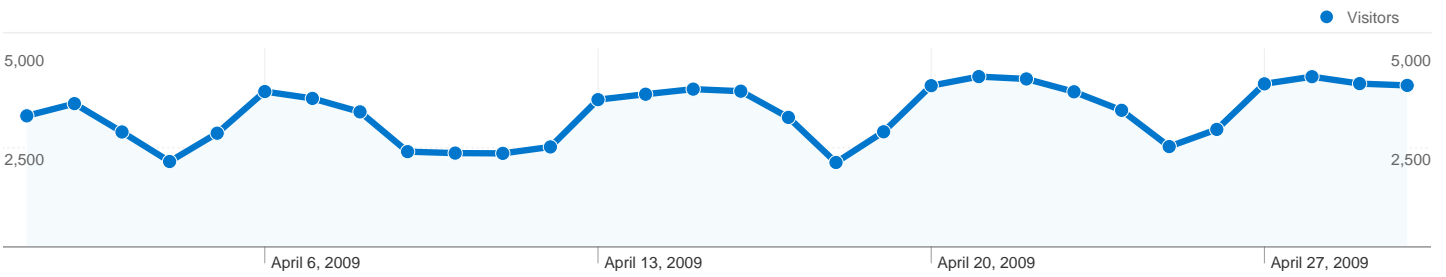

Site Usage

105,766 Visits

92.51% Bounce Rate

119,153 Pageviews

00:00:26 Avg. Time on Site

1.13 Pages/Visit

84.63% % New Visits

Visitors Overview

Search Engines

Source	Visits	% visits
google	80,708	93.05%
yahoo	1,484	1.71%
aol	1,096	1.26%
ask	1,081	1.25%
search	1,024	1.18%

Keywords

Keyword	Visits	% visits
quotes	27,819	32.07%
good quotes	12,745	14.69%
famous quotes	5,267	6.07%
famous quotes by famous	2,730	3.15%
quotes by famous people	2,330	2.69%

93,676 people visited this site

105,766 Visits

93,676 Absolute Unique Visitors

119,153 Pageviews

1.13 Average Pageviews

00:00:26 Time on Site

92.51% Bounce Rate

84.63% New Visits