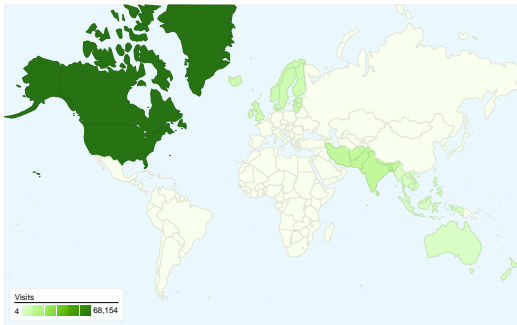

Visitors
93,676

Top Content

Page	Pageviews	% visits
~/robins/quotes.html	94,887	79.63%
~/robins/YouAndYourResearch.	5,949	4.99%
~/robins/Randy/	5,891	4.94%
~/robins/Randy_Time_Manage	1,982	1.66%
~/robins/	1,822	1.53%

Traffic Sources Overview

- **Search Engines**
86,733.00 (82.00%)
- **Referring Sites**
10,318.00 (9.76%)
- **Direct Traffic**
8,706.00 (8.23%)
- **Other**
9 (0.01%)

All Traffic Sources

Source/Medium	Visits	% visits
google / organic	80,708	76.31%
(direct) / (none)	8,706	8.23%
reddit.com / referral	1,487	1.41%
yahoo / organic	1,484	1.40%
download.srv.cs.cmu.edu /	1,100	1.04%

Map Overlay world

Map Overlay world

Map Overlay world

Referring Sites

Source	Visits	% visits
reddit.com	1,487	14.41%
download.srv.cs.cmu.edu	1,100	10.66%
en.wikipedia.org	1,039	10.07%
images.google.com	550	5.33%
google.com	414	4.01%

105,766 visits came from 187 countries/territories

Site Usage

Country/Territory	Visits	Pages/Visit	Avg. Time on Site	% New Visits	Bounce Rate
United States	62,693	1.12	00:00:24	85.78%	92.80%
India	9,951	1.11	00:00:23	86.24%	93.25%
Canada	5,451	1.10	00:00:20	87.31%	93.60%
United Kingdom	5,210	1.10	00:00:21	84.53%	94.03%
Australia	2,672	1.12	00:00:23	86.56%	93.71%
Philippines	1,175	1.05	00:00:12	93.45%	95.83%
Pakistan	914	1.10	00:00:28	88.84%	94.42%
South Africa	877	1.12	00:00:23	81.87%	94.53%
Singapore	867	1.22	00:00:48	74.74%	88.12%