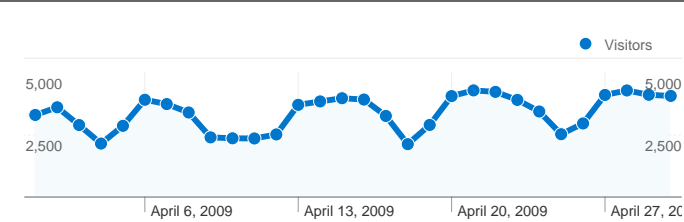

Site Usage

105,766 Visits

92.51% Bounce Rate

119,153 Pageviews

00:00:26 Avg. Time on Site

1.13 Pages/Visit

84.63% % New Visits

Visitors Overview

Visitors
93,676

Top Content

Page	Pageviews	% visits
~/robins/quotes.html	94,887	79.63%
~/robins/YouAndYourResearch.	5,949	4.99%
~/robins/Randy/	5,891	4.94%
~/robins/Randy_Time_Manage	1,982	1.66%
~/robins/	1,822	1.53%

93,676 people visited this site

105,766 Visits

93,676 Absolute Unique Visitors

119,153 Pageviews

1.13 Average Pageviews

00:00:26 Time on Site

92.51% Bounce Rate

84.63% New Visits