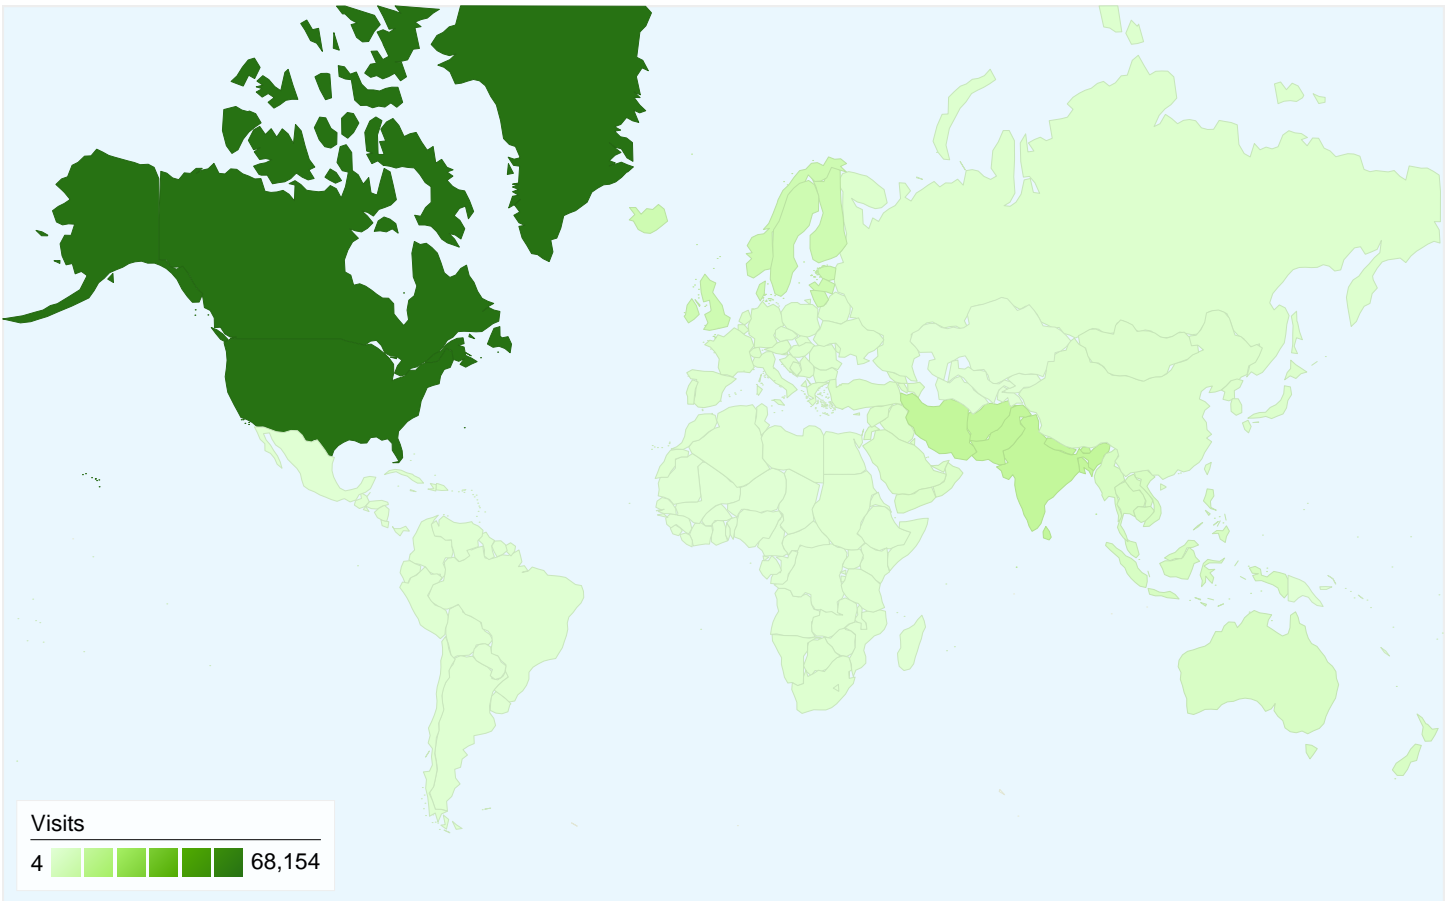

93,676 people visited this site

105,766 Visits

93,676 Absolute Unique Visitors

119,153 Pageviews

1.13 Average Pageviews

00:00:26 Time on Site

92.51% Bounce Rate

84.63% New Visits

All traffic sources sent a total of 105,766 visits

-  **8.23%** Direct Traffic
-  **9.76%** Referring Sites
-  **82.00%** Search Engines

- **Search Engines**
86,733.00 (82.00%)
- **Referring Sites**
10,318.00 (9.76%)
- **Direct Traffic**
8,706.00 (8.23%)
- **Other**
9 (0.01%)

Top Traffic Sources

Sources	Visits	% visits	Keywords	Visits	% visits
google (organic)	80,708	76.31%	quotes	27,819	32.07%
(direct) ((none))	8,706	8.23%	good quotes	12,745	14.69%
reddit.com (referral)	1,487	1.41%	famous quotes	5,267	6.07%
yahoo (organic)	1,484	1.40%	famous quotes by famous	2,730	3.15%
download.srv.cs.cmu.edu	1,100	1.04%	quotes by famous people	2,330	2.69%

105,766 visits came from 187 countries/territories

Site Usage

Country/Territory	Visits	Pages/Visit	Avg. Time on Site	% New Visits	Bounce Rate
United States	62,693	1.12	00:00:24	85.78%	92.80%
India	9,951	1.11	00:00:23	86.24%	93.25%
Canada	5,451	1.10	00:00:20	87.31%	93.60%
United Kingdom	5,210	1.10	00:00:21	84.53%	94.03%
Australia	2,672	1.12	00:00:23	86.56%	93.71%
Philippines	1,175	1.05	00:00:12	93.45%	95.83%
Pakistan	914	1.10	00:00:28	88.84%	94.42%
South Africa	877	1.12	00:00:23	81.87%	94.53%
Singapore	867	1.22	00:00:48	74.74%	88.12%