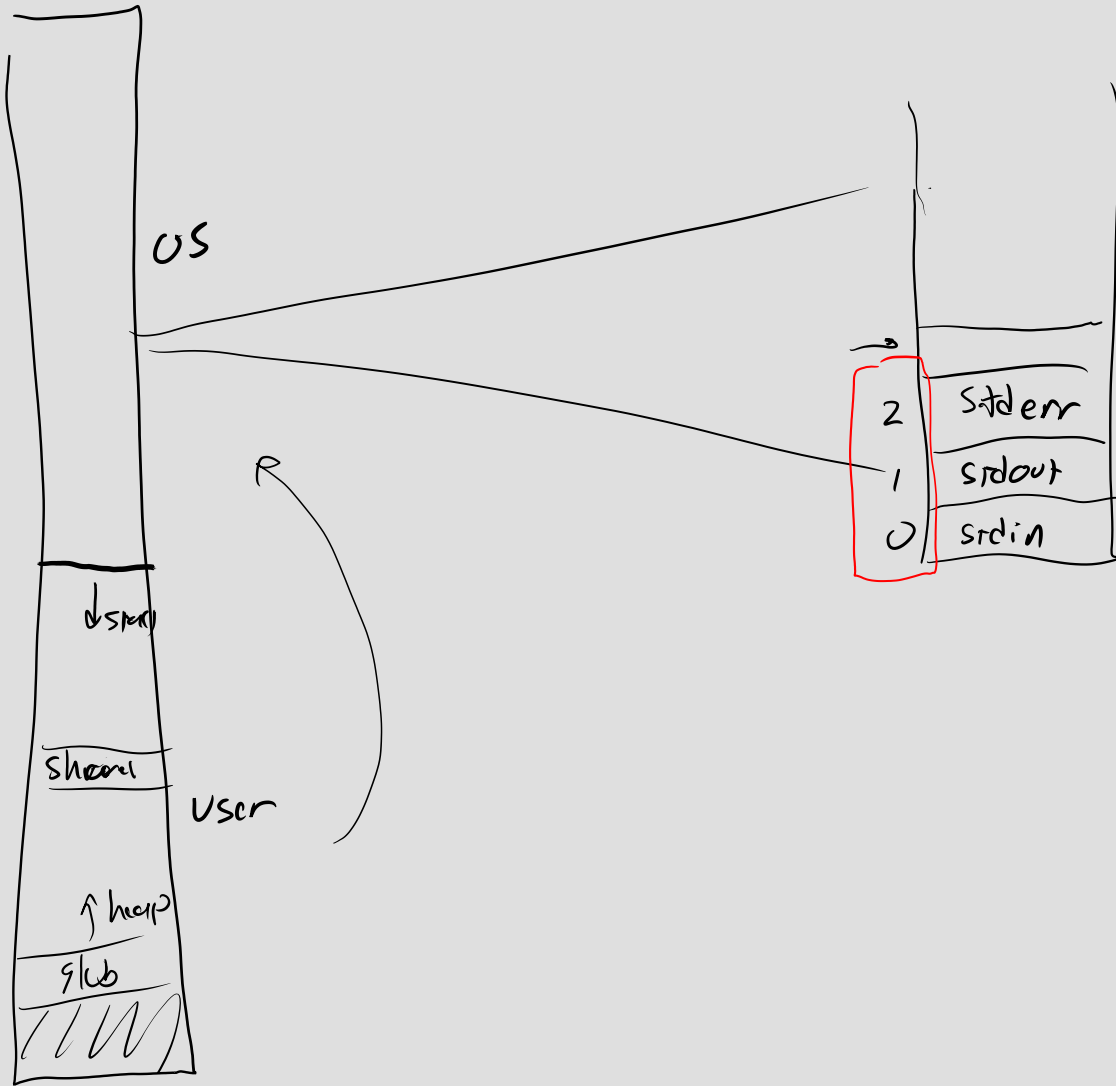

file descriptors

Files

Open - creat
close

Socket

RAM

00 00

team

wwww

with

wwww

a.out

wwww

read

client

Server